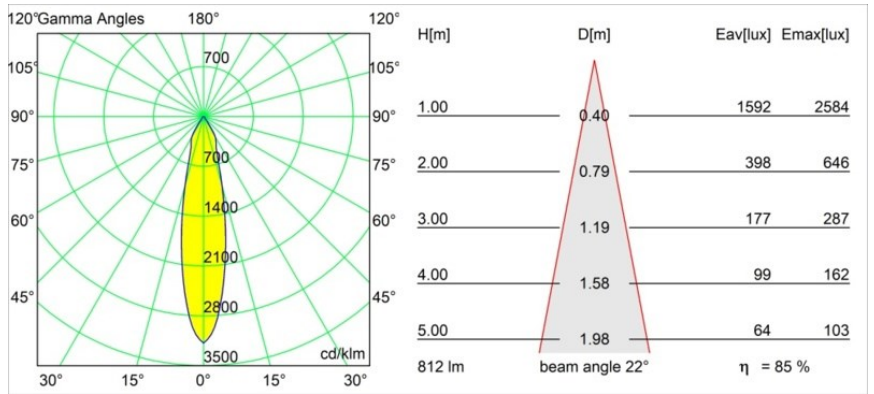

Light distribution & beam diagram