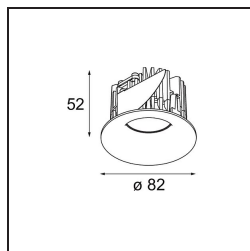

Date
Customer
Project
Type

Smart Cake Recessed 82 1x LED 2700K Medium DE Silver Bronze Brushed

Specifications

The 3 original designs, Smart Kup, Lotis and Cake still manage to steal the hearts of interior designers. And this goes for the entire Smart family. Smart's accessibility and extreme versatility are arguably fit for any expression. Mix and match accent lighting, up and downlight, fixed or adjustable, a mosaic of shapes, sizes, colours and mounting options, and create a playful installation.

Specifications

Material	12411016
Light Source Type	LED
LED Type	BRIDGELUX V8G8
LED technology	LED COB
CRI	Min. 90
Colour Temperature	2700K
Lifetime	L80B20 @50,000 Hours
Lamp Included	Yes
Number of Light Sources	1
CIE flux code	93 97 100 100 85
Binning (SDCM)	2
Light Direction	Down
Optic	Reflector
Measured beam angle (°)	22.0
Input Voltage	Constant Current Driver Required
Electrical Class	III
IP Rating	20
Glow wire rating (°C)	960
Indoor/Outdoor	Indoor
Application	Ceiling, Wall
Mounting	Recessed
Cut-out size (mm)	ø70
Mounting depth (mm)	100.0
Distance to Lighted Object (m)	0,1
Primary Colour & Primary Finish	Silver Bronze, Brushed
Gross weight (g)	260.0
Drive current (mA)	350 500 700
Min. forward voltage (Vf)	13,2 13,7 14,2
Max. forward voltage (Vf)	15,0 15,4 16,0
Connected load (W)	5,0 7,2 10,6
Delivered lumens (lm)	512 692 914
Efficacy (lm/W)	102 96 86
Glare rating	20 21 22
Remark	• 3500K on request