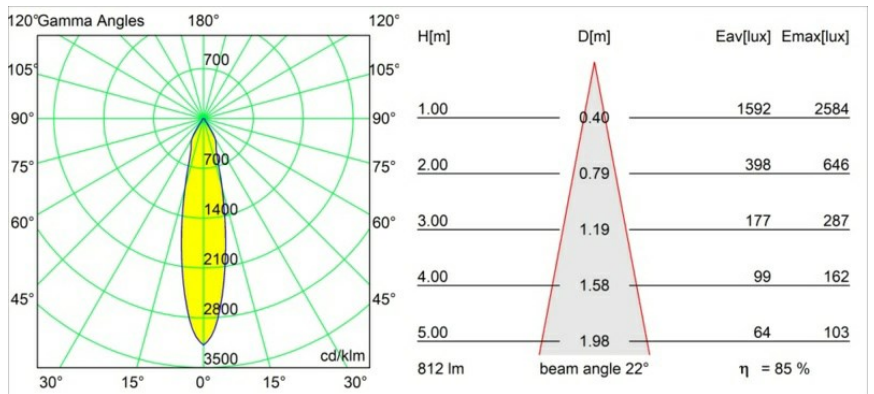

Light distribution & beam diagram