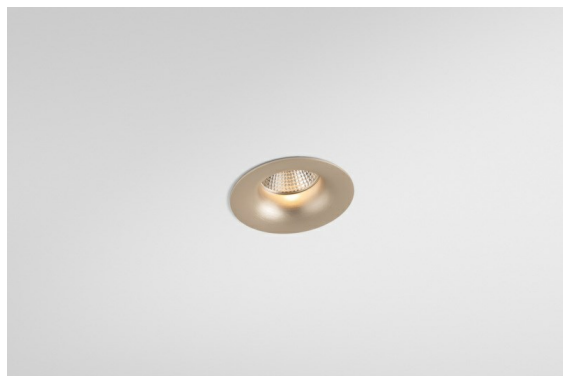

Date
Customer
Project
Type

Smart Cake Recessed 82 1x LED 2700K Medium DE Silver Bronze Brushed

Specifications

The 3 original designs, Smart Kup, Lotis and Cake still manage to steal the hearts of interior designers. And this goes for the entire Smart family. Smart's accessibility and extreme versatility are arguably fit for any expression. Mix and match accent lighting, up and downlight, fixed or adjustable, a mosaic of shapes, sizes, colours and mounting options, and create a playful installation.

Specifications

Material	12411016
Light Source Type	LED
LED Type	BRIDGELUX V8G8
LED technology	LED COB
CRI	Min. 90
Colour Temperature	2700K
Lifetime	L80B20 @50,000 Hours
Lamp Included	Yes
Number of Light Sources	1
CIE flux code	93 97 100 100 85
Binning (SDCM)	2
Light Direction	Down
Optic	Reflector
Measured beam angle (°)	22.0
Input Voltage	Constant Current Driver Required
Electrical Class	III
IP Rating	20
Glow wire rating (°C)	960
Indoor/Outdoor	Indoor
Application	Ceiling, Wall
Mounting	Recessed
Cut-out size (mm)	ø70
Mounting depth (mm)	100.0
Distance to Lighted Object (m)	0,1
Primary Colour & Primary Finish	Silver Bronze, Brushed
Gross weight (g)	260.0
Drive current (mA)	350 500 700
Min. forward voltage (Vf)	13,2 13,7 14,2
Max. forward voltage (Vf)	15,0 15,4 16,0
Connected load (W)	5,0 7,2 10,6
Delivered lumens (lm)	512 692 914
Efficacy (lm/W)	102 96 86
Glare rating	20 21 22
Remark	• 3500K on request

TM30 & CRI diagram

Light distribution & beam diagram

Diagrams

Decorative Accessories

- 12500032** Mask Smart 82 1x Black Structure
- 12500009** Mask Smart 82 1x White Structure
- 12500046** Mask Smart 82 1x Gold Matt
- 12500015** Mask Smart 82 1x Champagne Brushed
- 12500014** Mask Smart 82 1x Bronze Brushed
- 12500043** Mask Smart 82 1x Black Brushed
- 12500016** Mask Smart 82 1x Silver Bronze Brushed
- 12500045** FFD_Smart Mask 82 1x Gold Brushed