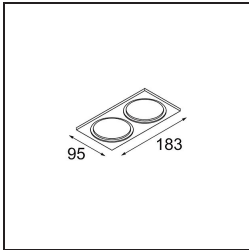

Specifications

Material	12411016
Light Source Type	LED
LED Type	BRIDGELUX V8G8
LED technology	LED COB
CRI	Min. 90
Colour Temperature	2700K
Lifetime	L80B20 @50,000 Hours
Lamp Included	Yes
Number of Light Sources	1
CIE flux code	93 97 100 100 85
Binning (SDCM)	2
Light Direction	Down
Optic	Reflector
Measured beam angle (°)	22.0
Input Voltage	Constant Current Driver Required
Electrical Class	III
IP Rating	20
Glow wire rating (°C)	960
Indoor/Outdoor	Indoor
Application	Ceiling, Wall
Mounting	Recessed
Cut-out size (mm)	ø70
Mounting depth (mm)	100.0
Distance to Lighted Object (m)	0,1
Primary Colour & Primary Finish	Silver Bronze, Brushed
Gross weight (g)	260.0
Drive current (mA)	350 500 700
Min. forward voltage (Vf)	13,2 13,7 14,2
Max. forward voltage (Vf)	15,0 15,4 16,0
Connected load (W)	5,0 7,2 10,6
Delivered lumens (lm)	512 692 914
Efficacy (lm/W)	102 96 86
Glare rating	20 21 22
Remark	• 3500K on request

TM30 & CRI diagram

Light distribution & beam diagram

Diagrams

Decorative Accessories

- 12500032** Mask Smart 82 1x Black Structure
- 12500009** Mask Smart 82 1x White Structure
- 12500046** Mask Smart 82 1x Gold Matt
- 12500015** Mask Smart 82 1x Champagne Brushed
- 12500014** Mask Smart 82 1x Bronze Brushed
- 12500043** Mask Smart 82 1x Black Brushed
- 12500016** Mask Smart 82 1x Silver Bronze Brushed
- 12500045** FFD_Smart Mask 82 1x Gold Brushed