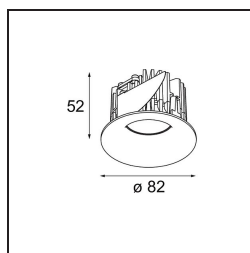

Date
Customer
Project
Type

Smart Cake Recessed 82 1x LED 2700K Medium DE Champagne Brushed

The 3 original designs, Smart Kup, Lotis and Cake still manage to steal the hearts of interior designers. And this goes for the entire Smart family. Smart's accessibility and extreme versatility are arguably fit for any expression. Mix and match accent lighting, up and downlight, fixed or adjustable, a mosaic of shapes, sizes, colours and mounting options, and create a playful installation.

Specifications

Material	12411015
Light Source Type	LED
LED Type	BRIDGELUX V8G8
LED technology	LED COB
CRI	Min. 90
Colour Temperature	2700K
Lifetime	L80B10 @50,000 Hours
Lamp Included	Yes
Number of Light Sources	1
CIE flux code	93 97 100 100 84
Binning (SDCM)	2
Light Direction	Down
Optic	Reflector
Measured beam angle (°)	22.0
Input Voltage	Constant Current Driver Required
Electrical Class	III
IP Rating	20
Glow wire rating (°C)	960
Indoor/Outdoor	Indoor
Application	Ceiling, Wall
Mounting	Recessed
Cut-out size (mm)	ø70
Mounting depth (mm)	100.0
Distance to Lighted Object (m)	0,1
Primary Colour & Primary Finish	Champagne, Brushed
Gross weight (g)	260.0
Drive current (mA)	350 500 700
Min. forward voltage (Vf)	13,2 13,7 14,2
Max. forward voltage (Vf)	15,0 15,4 16,0
Connected load (W)	5,0 7,2 10,6
Delivered lumens (lm)	504 682 901
Efficacy (lm/W)	101 95 85
Glare rating	20 21 22
Remark	• 3500K on request