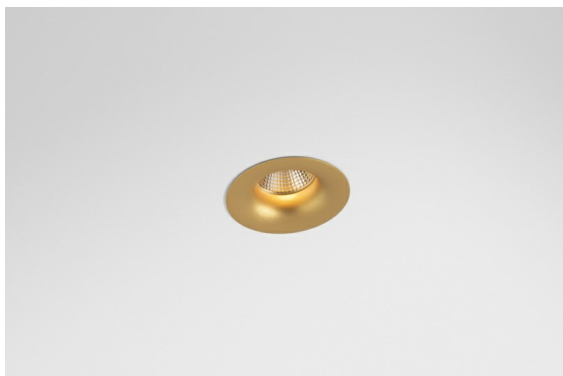

Date
Customer
Project
Type

Smart Cake Recessed 82 1x LED 2700K Medium DE Champagne Brushed

Specifications

The 3 original designs, Smart Kup, Lotis and Cake still manage to steal the hearts of interior designers. And this goes for the entire Smart family. Smart's accessibility and extreme versatility are arguably fit for any expression. Mix and match accent lighting, up and downlight, fixed or adjustable, a mosaic of shapes, sizes, colours and mounting options, and create a playful installation.

Specifications

Material	12411015
Light Source Type	LED
LED Type	BRIDGELUX V8G8
LED technology	LED COB
CRI	Min. 90
Colour Temperature	2700K
Lifetime	L80B20 @50,000 Hours
Lamp Included	Yes
Number of Light Sources	1
CIE flux code	93 97 100 100 84
Binning (SDCM)	2
Light Direction	Down
Optic	Reflector
Measured beam angle (°)	22.0
Input Voltage	Constant Current Driver Required
Electrical Class	III
IP Rating	20
Glow wire rating (°C)	960
Indoor/Outdoor	Indoor
Application	Ceiling, Wall
Mounting	Recessed
Cut-out size (mm)	ø70
Mounting depth (mm)	100.0
Distance to Lighted Object (m)	0,1
Primary Colour & Primary Finish	Champagne, Brushed
Gross weight (g)	260.0
Drive current (mA)	350 500 700
Min. forward voltage (Vf)	13,2 13,7 14,2
Max. forward voltage (Vf)	15,0 15,4 16,0
Connected load (W)	5,0 7,2 10,6
Delivered lumens (lm)	504 682 901
Efficacy (lm/W)	101 95 85
Glare rating	20 21 22
Remark	• 3500K on request

TM30 & CRI diagram

Light distribution & beam diagram

Decorative Accessories

- 12500032** Mask Smart 82 1x Black Structure
- 12500009** Mask Smart 82 1x White Structure
- 12500046** Mask Smart 82 1x Gold Matt
- 12500015** Mask Smart 82 1x Champagne Brushed
- 12500014** Mask Smart 82 1x Bronze Brushed
- 12500043** Mask Smart 82 1x Black Brushed
- 12500016** Mask Smart 82 1x Silver Bronze Brushed
- 12500045** FFD_Smart Mask 82 1x Gold Brushed