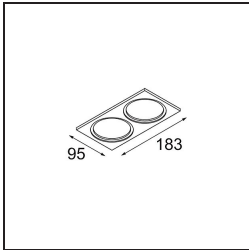

Specifications

Material	12411015
Light Source Type	LED
LED Type	BRIDGELUX V8G8
LED technology	LED COB
CRI	Min. 90
Colour Temperature	2700K
Lifetime	L80B20 @50,000 Hours
Lamp Included	Yes
Number of Light Sources	1
CIE flux code	93 97 100 100 84
Binning (SDCM)	2
Light Direction	Down
Optic	Reflector
Measured beam angle (°)	22.0
Input Voltage	Constant Current Driver Required
Electrical Class	III
IP Rating	20
Glow wire rating (°C)	960
Indoor/Outdoor	Indoor
Application	Ceiling, Wall
Mounting	Recessed
Cut-out size (mm)	ø70
Mounting depth (mm)	100.0
Distance to Lighted Object (m)	0,1
Primary Colour & Primary Finish	Champagne, Brushed
Gross weight (g)	260.0
Drive current (mA)	350 500 700
Min. forward voltage (Vf)	13,2 13,7 14,2
Max. forward voltage (Vf)	15,0 15,4 16,0
Connected load (W)	5,0 7,2 10,6
Delivered lumens (lm)	504 682 901
Efficacy (lm/W)	101 95 85
Glare rating	20 21 22
Remark	• 3500K on request

TM30 & CRI diagram

Light distribution & beam diagram

Decorative Accessories

- 12500032** Mask Smart 82 1x Black Structure
- 12500009** Mask Smart 82 1x White Structure
- 12500046** Mask Smart 82 1x Gold Matt
- 12500015** Mask Smart 82 1x Champagne Brushed
- 12500014** Mask Smart 82 1x Bronze Brushed
- 12500043** Mask Smart 82 1x Black Brushed
- 12500016** Mask Smart 82 1x Silver Bronze Brushed
- 12500045** FFD_Smart Mask 82 1x Gold Brushed