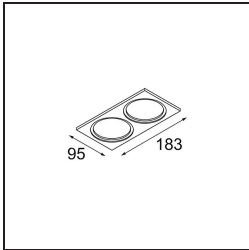

Specifications

Material	12411015
Light Source Type	LED
LED Type	BRIDGELUX V8G8
LED technology	LED COB
CRI	Min. 90
Colour Temperature	2700K
Lifetime	L80B20 @50,000 Hours
Lamp Included	Yes
Number of Light Sources	1
CIE flux code	93 97 100 100 84
Binning (SDCM)	2
Light Direction	Down
Optic	Reflector
Measured beam angle (°)	22.0
Input Voltage	Constant Current Driver Required
Electrical Class	III
IP Rating	20
Glow wire rating (°C)	960
Indoor/Outdoor	Indoor
Application	Ceiling, Wall
Mounting	Recessed
Cut-out size (mm)	ø70
Mounting depth (mm)	100.0
Distance to Lighted Object (m)	0,1
Primary Colour & Primary Finish	Champagne, Brushed
Gross weight (g)	260.0
Drive current (mA)	350 500 700
Min. forward voltage (Vf)	13,2 13,7 14,2
Max. forward voltage (Vf)	15,0 15,4 16,0
Connected load (W)	5,0 7,2 10,6
Delivered lumens (lm)	504 682 901
Efficacy (lm/W)	101 95 85
Glare rating	20 21 22
Remark	• 3500K on request

TM30 & CRI diagram

Light distribution & beam diagram

Diagrams

Decorative Accessories

- 12500032** Mask Smart 82 1x Black Structure
- 12500009** Mask Smart 82 1x White Structure
- 12500046** Mask Smart 82 1x Gold Matt
- 12500015** Mask Smart 82 1x Champagne Brushed
- 12500014** Mask Smart 82 1x Bronze Brushed
- 12500043** Mask Smart 82 1x Black Brushed
- 12500016** Mask Smart 82 1x Silver Bronze Brushed
- 12500045** FFD_Smart Mask 82 1x Gold Brushed