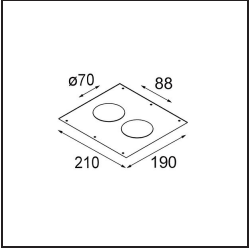

Specifications

Material	12411015
Light Source Type	LED
LED Type	BRIDGELUX V8G8
LED technology	LED COB
CRI	Min. 90
Colour Temperature	2700K
Lifetime	L80B20 @50,000 Hours
Lamp Included	Yes
Number of Light Sources	1
CIE flux code	93 97 100 100 84
Binning (SDCM)	2
Light Direction	Down
Optic	Reflector
Measured beam angle (°)	22.0
Input Voltage	Constant Current Driver Required
Electrical Class	III
IP Rating	20
Glow wire rating (°C)	960
Indoor/Outdoor	Indoor
Application	Ceiling, Wall
Mounting	Recessed
Cut-out size (mm)	ø70
Mounting depth (mm)	100.0
Distance to Lighted Object (m)	0,1
Primary Colour & Primary Finish	Champagne, Brushed
Gross weight (g)	260.0
Drive current (mA)	350 500 700
Min. forward voltage (Vf)	13,2 13,7 14,2
Max. forward voltage (Vf)	15,0 15,4 16,0
Connected load (W)	5,0 7,2 10,6
Delivered lumens (lm)	504 682 901
Efficacy (lm/W)	101 95 85
Glare rating	20 21 22
Remark	• 3500K on request

Installation Accessories

- 12500230** Ring Recessed 82 1x

- 10889830** Installation Housing 192x190x130

12290130 Plaster Kit 190X190 - 70 1x

12291030 Plaster Kit 210x190 - 70 2x

Choose a required accessory