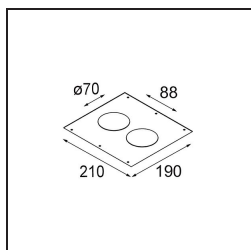

Installation Accessories

- 12500230** Ring Recessed 82 1x

- 10889830** Installation Housing 192x190x130

12290130 Plaster Kit 190X190 - 70 1x

12291030 Plaster Kit 210x190 - 70 2x

Choose a required accessory