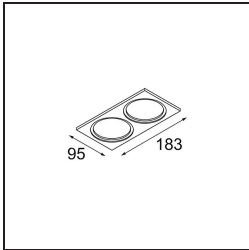

Specifications

Material	12411015
Light Source Type	LED
LED Type	BRIDGELUX V8G8
LED technology	LED COB
CRI	Min. 90
Colour Temperature	2700K
Lifetime	L80B10 @50,000 Hours
Lamp Included	Yes
Number of Light Sources	1
CIE flux code	93 97 100 100 84
Binning (SDCM)	2
Light Direction	Down
Optic	Reflector
Measured beam angle (°)	22.0
Input Voltage	Constant Current Driver Required
Electrical Class	III
IP Rating	20
Glow wire rating (°C)	960
Indoor/Outdoor	Indoor
Application	Ceiling, Wall
Mounting	Recessed
Cut-out size (mm)	ø70
Mounting depth (mm)	100.0
Distance to Lighted Object (m)	0,1
Primary Colour & Primary Finish	Champagne, Brushed
Gross weight (g)	260.0
Drive current (mA)	350 500 700
Min. forward voltage (Vf)	13,2 13,7 14,2
Max. forward voltage (Vf)	15,0 15,4 16,0
Connected load (W)	5,0 7,2 10,6
Delivered lumens (lm)	504 682 901
Efficacy (lm/W)	101 95 85
Glare rating	20 21 22
Remark	• 3500K on request

TM30 & CRI diagram

Light distribution & beam diagram

Diagrams

Decorative Accessories

- 12500032** Mask Smart 82 1x Black Structure
- 12500009** Mask Smart 82 1x White Structure
- 12500046** Mask Smart 82 1x Gold Matt
- 12500015** Mask Smart 82 1x Champagne Brushed
- 12500014** Mask Smart 82 1x Bronze Brushed
- 12500043** Mask Smart 82 1x Black Brushed
- 12500016** Mask Smart 82 1x Silver Bronze Brushed
- 12500045** FFD_Smart Mask 82 1x Gold Brushed