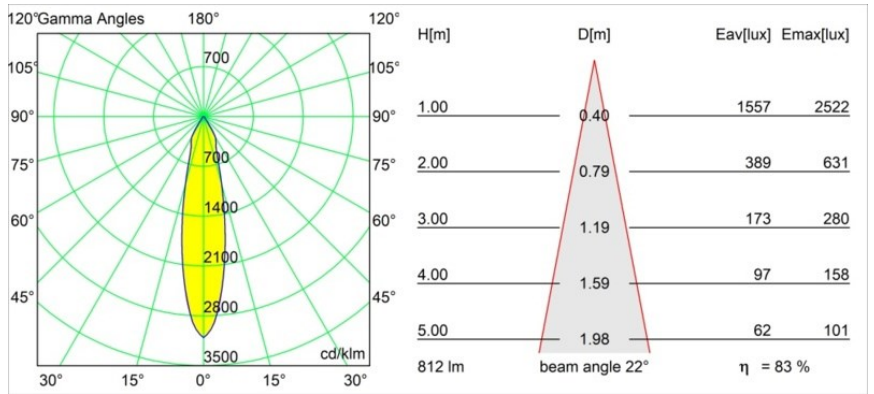

Light distribution & beam diagram