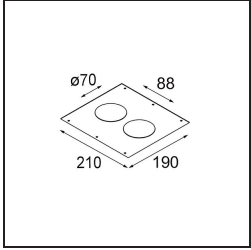

Specifications

Material	12411015
Light Source Type	LED
LED Type	BRIDGELUX V8G8
LED technology	LED COB
CRI	Min. 90
Colour Temperature	2700K
Lifetime	L80B20 @50,000 Hours
Lamp Included	Yes
Number of Light Sources	1
CIE flux code	93 97 100 100 84
Binning (SDCM)	2
Light Direction	Down
Optic	Reflector
Measured beam angle (°)	22.0
Input Voltage	Constant Current Driver Required
Electrical Class	III
IP Rating	20
Glow wire rating (°C)	960
Indoor/Outdoor	Indoor
Application	Ceiling, Wall
Mounting	Recessed
Cut-out size (mm)	ø70
Mounting depth (mm)	100.0
Distance to Lighted Object (m)	0,1
Primary Colour & Primary Finish	Champagne, Brushed
Gross weight (g)	260.0
Drive current (mA)	350 500 700
Min. forward voltage (Vf)	13,2 13,7 14,2
Max. forward voltage (Vf)	15,0 15,4 16,0
Connected load (W)	5,0 7,2 10,6
Delivered lumens (lm)	504 682 901
Efficacy (lm/W)	101 95 85
Glare rating	20 21 22
Remark	• 3500K on request

Installation Accessories

- 12500230** Ring Recessed 82 1x

- 10889830** Installation Housing 192x190x130

12290130 Plaster Kit 190X190 - 70 1x

12291030 Plaster Kit 210x190 - 70 2x

Choose a required accessory