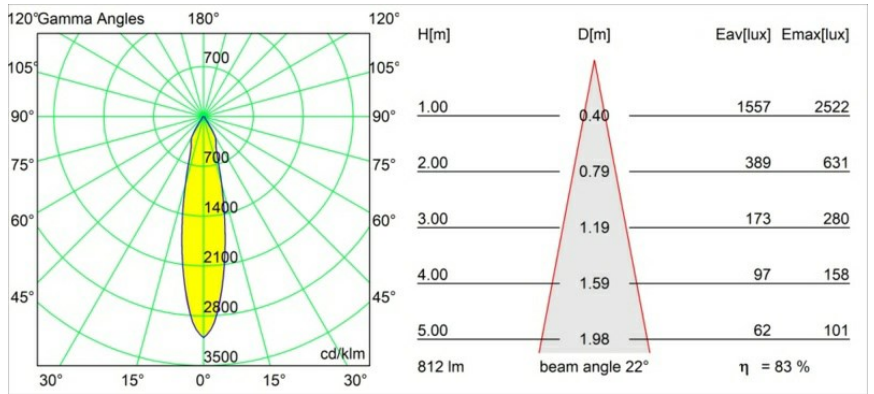

Light distribution & beam diagram