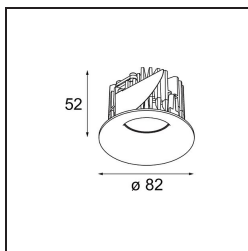

Date
Customer
Project
Type

Smart Cake Recessed 82 1x LED 2700K Medium DE Champagne Brushed

Specifications

The 3 original designs, Smart Kup, Lotis and Cake still manage to steal the hearts of interior designers. And this goes for the entire Smart family. Smart's accessibility and extreme versatility are arguably fit for any expression. Mix and match accent lighting, up and downlight, fixed or adjustable, a mosaic of shapes, sizes, colours and mounting options, and create a playful installation.

Specifications

Material	12411015
Light Source Type	LED
LED Type	BRIDGELUX V8G8
LED technology	LED COB
CRI	Min. 90
Colour Temperature	2700K
Lifetime	L80B20 @50,000 Hours
Lamp Included	Yes
Number of Light Sources	1
CIE flux code	93 97 100 100 84
Binning (SDCM)	2
Light Direction	Down
Optic	Reflector
Measured beam angle (°)	22.0
Input Voltage	Constant Current Driver Required
Electrical Class	III
IP Rating	20
Glow wire rating (°C)	960
Indoor/Outdoor	Indoor
Application	Ceiling, Wall
Mounting	Recessed
Cut-out size (mm)	ø70
Mounting depth (mm)	100.0
Distance to Lighted Object (m)	0,1
Primary Colour & Primary Finish	Champagne, Brushed
Gross weight (g)	260.0
Drive current (mA)	350 500 700
Min. forward voltage (Vf)	13,2 13,7 14,2
Max. forward voltage (Vf)	15,0 15,4 16,0
Connected load (W)	5,0 7,2 10,6
Delivered lumens (lm)	504 682 901
Efficacy (lm/W)	101 95 85
Glare rating	20 21 22
Remark	• 3500K on request