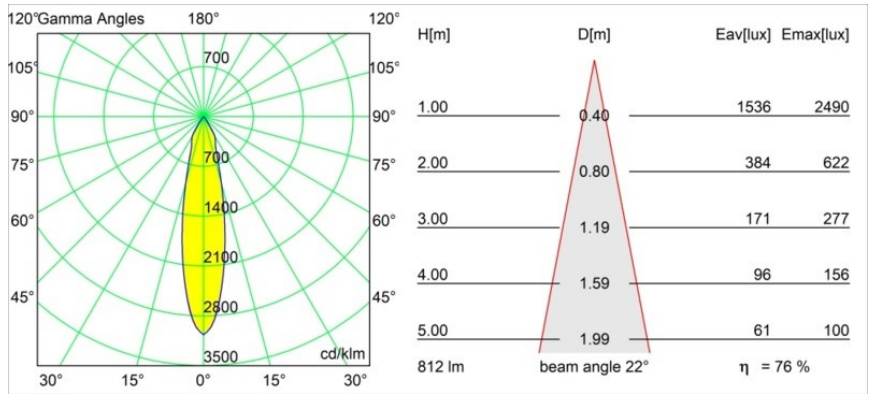

Light distribution & beam diagram