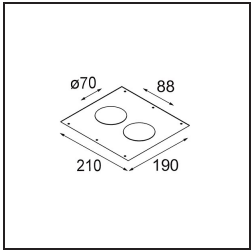

Installation Accessories

- 12500230** Ring Recessed 82 1x

- 10889830** Installation Housing 192x190x130

12290130 Plaster Kit 190X190 - 70 1x

12291030 Plaster Kit 210x190 - 70 2x

Choose a required accessory