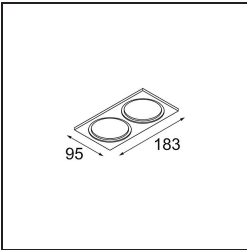

Specifications

Material	12411014
Light Source Type	LED
LED Type	BRIDGELUX V8G8
LED technology	LED COB
CRI	Min. 90
Colour Temperature	2700K
Lifetime	L80B20 @50,000 Hours
Lamp Included	Yes
Number of Light Sources	1
CIE flux code	99 100 100 100 76
Binning (SDCM)	2
Light Direction	Down
Optic	Reflector
Measured beam angle (°)	22.0
Input Voltage	Constant Current Driver Required
Electrical Class	III
IP Rating	20
Glow wire rating (°C)	960
Indoor/Outdoor	Indoor
Application	Ceiling, Wall
Mounting	Recessed
Cut-out size (mm)	ø70
Mounting depth (mm)	100.0
Distance to Lighted Object (m)	0,1
Primary Colour & Primary Finish	Bronze, Brushed
Gross weight (g)	260.0
Drive current (mA)	350 500 700
Min. forward voltage (Vf)	13,2 13,7 14,2
Max. forward voltage (Vf)	15,0 15,4 16,0
Connected load (W)	5,0 7,2 10,6
Delivered lumens (lm)	457 618 816
Efficacy (lm/W)	91 86 77
Glare rating	15 16 17
Remark	• 3500K on request

TM30 & CRI diagram

Light distribution & beam diagram

Diagrams

Decorative Accessories

- 12500032** Mask Smart 82 1x Black Structure
- 12500009** Mask Smart 82 1x White Structure
- 12500046** Mask Smart 82 1x Gold Matt
- 12500015** Mask Smart 82 1x Champagne Brushed
- 12500014** Mask Smart 82 1x Bronze Brushed
- 12500043** Mask Smart 82 1x Black Brushed
- 12500016** Mask Smart 82 1x Silver Bronze Brushed
- 12500045** FFD_Smart Mask 82 1x Gold Brushed