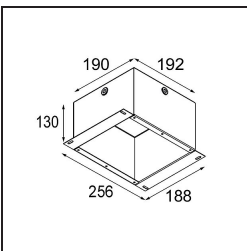

- **10889830** Installation Housing 192x190x130