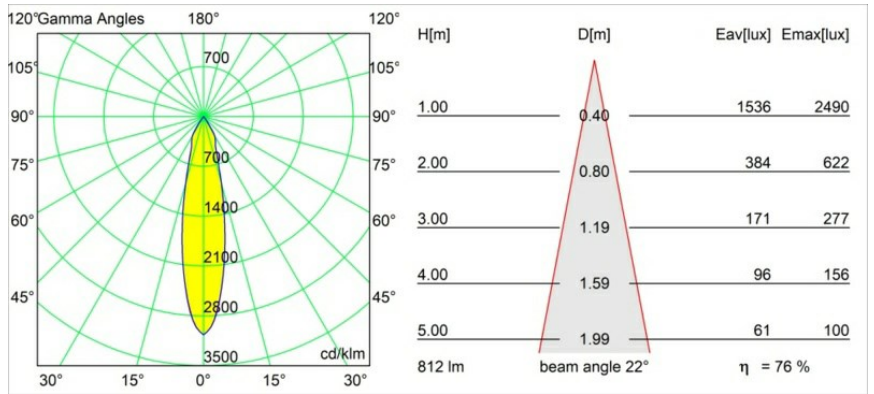

Light distribution & beam diagram