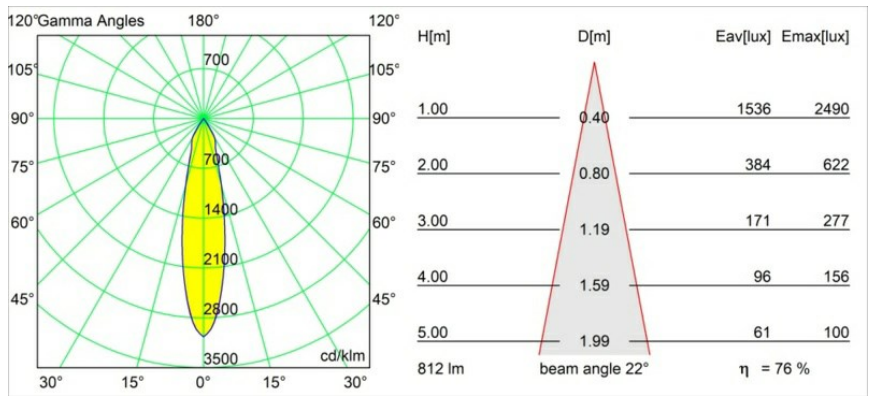

Light distribution & beam diagram