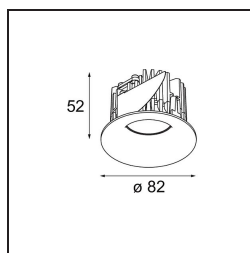

Date
Customer
Project
Type

Smart Cake Recessed 82 1x LED 2700K Medium DE Bronze Brushed

The 3 original designs, Smart Kup, Lotis and Cake still manage to steal the hearts of interior designers. And this goes for the entire Smart family. Smart's accessibility and extreme versatility are arguably fit for any expression. Mix and match accent lighting, up and downlight, fixed or adjustable, a mosaic of shapes, sizes, colours and mounting options, and create a playful installation.

Specifications

Material	12411014
Light Source Type	LED
LED Type	BRIDGELUX V8G8
LED technology	LED COB
CRI	Min. 90
Colour Temperature	2700K
Lifetime	L80B20 @50,000 Hours
Lamp Included	Yes
Number of Light Sources	1
CIE flux code	99 100 100 100 76
Binning (SDCM)	2
Light Direction	Down
Optic	Reflector
Measured beam angle (°)	22.0
Input Voltage	Constant Current Driver Required
Electrical Class	III
IP Rating	20
Glow wire rating (°C)	960
Indoor/Outdoor	Indoor
Application	Ceiling, Wall
Mounting	Recessed
Cut-out size (mm)	ø70
Mounting depth (mm)	100.0
Distance to Lighted Object (m)	0,1
Primary Colour & Primary Finish	Bronze, Brushed
Gross weight (g)	260.0
Drive current (mA)	350 500 700
Min. forward voltage (Vf)	13,2 13,7 14,2
Max. forward voltage (Vf)	15,0 15,4 16,0
Connected load (W)	5,0 7,2 10,6
Delivered lumens (lm)	457 618 816
Efficacy (lm/W)	91 86 77
Glare rating	15 16 17
Remark	• 3500K on request