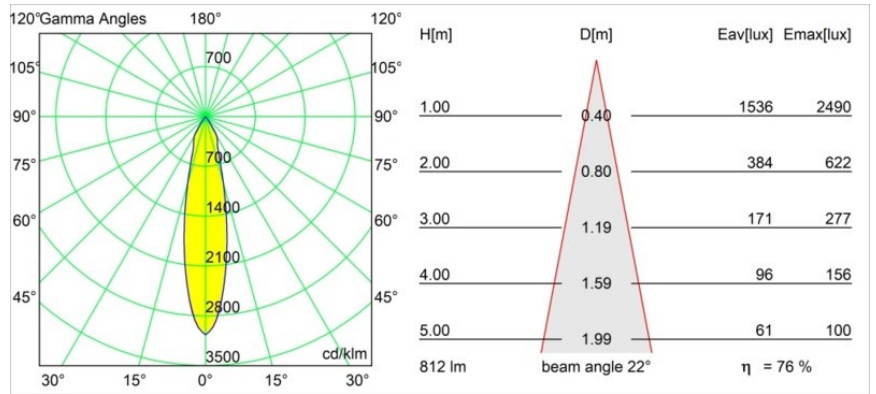

Light distribution & beam diagram