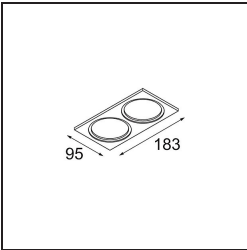

Specifications

Material	12411014
Light Source Type	LED
LED Type	BRIDGELUX V8G8
LED technology	LED COB
CRI	Min. 90
Colour Temperature	2700K
Lifetime	L80B20 @50,000 Hours
Lamp Included	Yes
Number of Light Sources	1
CIE flux code	99 100 100 100 76
Binning (SDCM)	2
Light Direction	Down
Optic	Reflector
Measured beam angle (°)	22.0
Input Voltage	Constant Current Driver Required
Electrical Class	III
IP Rating	20
Glow wire rating (°C)	960
Indoor/Outdoor	Indoor
Application	Ceiling, Wall
Mounting	Recessed
Cut-out size (mm)	ø70
Mounting depth (mm)	100.0
Distance to Lighted Object (m)	0,1
Primary Colour & Primary Finish	Bronze, Brushed
Gross weight (g)	260.0
Drive current (mA)	350 500 700
Min. forward voltage (Vf)	13,2 13,7 14,2
Max. forward voltage (Vf)	15,0 15,4 16,0
Connected load (W)	5,0 7,2 10,6
Delivered lumens (lm)	457 618 816
Efficacy (lm/W)	91 86 77
Glare rating	15 16 17
Remark	• 3500K on request

TM30 & CRI diagram

Light distribution & beam diagram

Decorative Accessories

- 12500032** Mask Smart 82 1x Black Structure
- 12500009** Mask Smart 82 1x White Structure
- 12500046** Mask Smart 82 1x Gold Matt
- 12500015** Mask Smart 82 1x Champagne Brushed
- 12500014** Mask Smart 82 1x Bronze Brushed
- 12500043** Mask Smart 82 1x Black Brushed
- 12500016** Mask Smart 82 1x Silver Bronze Brushed
- 12500045** FFD_Smart Mask 82 1x Gold Brushed