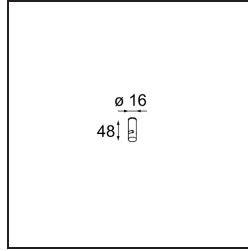

Date _____
Customer _____
Project _____
Type _____

Guiding Point Kompas Black Structure

Specifications

Material	13571832
Number of Light Sources	0
IP Rating	0
Indoor/Outdoor	Indoor
Application	Ceiling, Wall
Primary Colour & Primary Finish	Black, Structure
Gross weight (g)	33.0