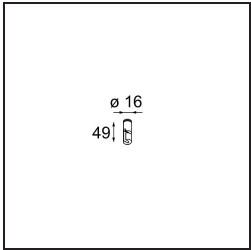

- **13570709** Suspension Point Kompas White Structure
- **13570732** Suspension Point Kompas Black Structure

■ Choose a required accessory