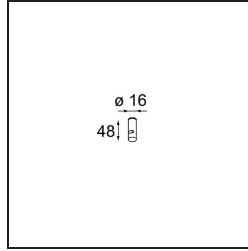

Date _____
Customer _____
Project _____
Type _____

Guiding Point Kompas Black Structure

Specifications

Material	13571832
Number of Light Sources	0
IP Rating	0
Indoor/Outdoor	Indoor
Application	Ceiling, Wall
Primary Colour & Primary Finish	Black, Structure
Gross weight (g)	33.0