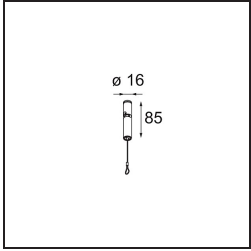

Installation Accessories

- **13523732** Suspension Point Extruded Kompas (Incl. Suspension Cable 2000) Black Structure
- **13523736** Suspension Point Extruded Kompas (Incl. Suspension Cable 2000) Grey White Matt