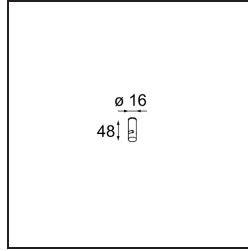

Date _____
Customer _____
Project _____
Type _____

Guiding Point Kompas White Structure

Specifications

Material	13571809
Number of Light Sources	0
IP Rating	0
Indoor/Outdoor	Indoor
Application	Ceiling, Wall
Primary Colour & Primary Finish	White, Structure
Gross weight (g)	33.0