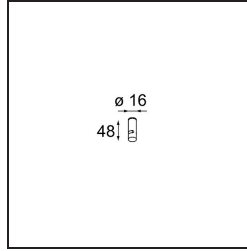

Date _____
Customer _____
Project _____
Type _____

Guiding Point Kompas White Structure

Specifications

Material	13571809
Number of Light Sources	0
IP Rating	0
Indoor/Outdoor	Indoor
Application	Ceiling, Wall
Primary Colour & Primary Finish	White, Structure
Gross weight (g)	33.0