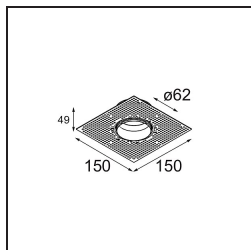

Date
Customer
Project
Type

Tetrix Pinhole Recessed 62 1x IP55 LED 1800-3000K WD Medium DE Black Matt

Specifications

Material	13744083
Light Source Type	LED
LED Type	BRIDGELUX WARMDIM 8W
LED technology	LED COB
CRI	Min. 95
Colour Temperature	1800-3000K (Warm Dim)
Lifetime	L90B10 @50,000 Hours
Lamp Included	Yes
Number of Light Sources	1
CIE flux code	99 100 100 100 52
Binning (SDCM)	3
Light Direction	Down
Optic	Collimator
Measured beam angle (°)	24.0
Input Voltage	Constant Current Driver Required
Electrical Class	III
IP Rating	55
Glow wire rating (°C)	850
Indoor/Outdoor	Indoor
Application	Ceiling, Wall
Mounting	Recessed
Cut-out size (mm)	ø68 for Frame Recessed; ø89 for Frame Recessed TrimLess
Mounting depth (mm)	110.0
Adjustability	Not Applicable
Distance to Lighted Object (m)	0,1
Primary Colour & Primary Finish	Black, Matt
Gross weight (g)	148.0
Drive current (mA)	250
Min. forward voltage (Vf)	29,5
Max. forward voltage (Vf)	35,8
Connected load (W)	8,3
Luminous flux per lamp (lm)	349
Efficacy (lm/W)	42
Glare rating	7

Remark	<ul style="list-style-type: none">• Tetrix Recessed Ring or Tube Surface not included• This is not a complete product. Tetrix Recessed Ring or Tube Surface required.• This is not a complete product. Tetrix Recessed Ring or Tube Surface required.
--------	---

TM30 & CRI diagram

Light distribution & beam diagram

Diagrams

Optical Accessories

13515038 Snoot 32 White Matt
13515032 Snoot 32 Black Structure

13515132 Honeycomb 33 Black Structure

13515232 Light Cone 44 Black Structure
13515238 Light Cone 44 White Matt

Installation Accessories

13510083 Ring Recessed 62 1x IP55 Black Matt
13510038 Ring Recessed 62 1x IP55 White Matt

13515430 Ring Recessed Trimless 62 1x

13515530 Concrete Kit 62 150x150 1x

13515630 Concrete Ring 62 Standard Installation Housing