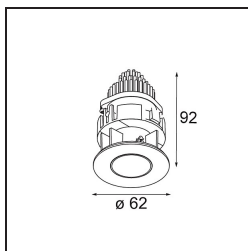

Date
Customer
Project
Type

Tetrix Pinhole Recessed 62 1x IP55 LED 1800-3000K WD Medium DE Black Matt

Specifications

Material	13744083
Light Source Type	LED
LED Type	BRIDGELUX WARMDIM 8W
LED technology	LED COB
CRI	Min. 95
Colour Temperature	1800-3000K (Warm Dim)
Lifetime	L90B10 @50,000 Hours
Lamp Included	Yes
Number of Light Sources	1
CIE flux code	99 100 100 100 52
Binning (SDCM)	3
Light Direction	Down
Optic	Collimator
Measured beam angle (°)	24.0
Input Voltage	Constant Current Driver Required
Electrical Class	III
IP Rating	55
Glow wire rating (°C)	850
Indoor/Outdoor	Indoor
Application	Ceiling, Wall
Mounting	Recessed
Cut-out size (mm)	ø68 for Frame Recessed; ø89 for Frame Recessed TrimLess
Mounting depth (mm)	110.0
Adjustability	Not Applicable
Distance to Lighted Object (m)	0,1
Primary Colour & Primary Finish	Black, Matt
Gross weight (g)	148.0
Drive current (mA)	250
Min. forward voltage (Vf)	29,5
Max. forward voltage (Vf)	35,8
Connected load (W)	8,3
Luminous flux per lamp (lm)	349
Efficacy (lm/W)	42
Glare rating	7

A decisive light beam from a distinctive design. Tetrix Pinhole's widish rim adds a contrasting presence in black, or blends in nicely in white. Its deep-recessed light source minimises glare and makes small zones, coves or reading nooks even cosier. An IP55 rating makes Tetrix Pinhole ideal for wet and damp areas.

Remark	<ul style="list-style-type: none">• Tetrix Recessed Ring or Tube Surface not included• This is not a complete product. Tetrix Recessed Ring or Tube Surface required.• This is not a complete product. Tetrix Recessed Ring or Tube Surface required.
--------	---