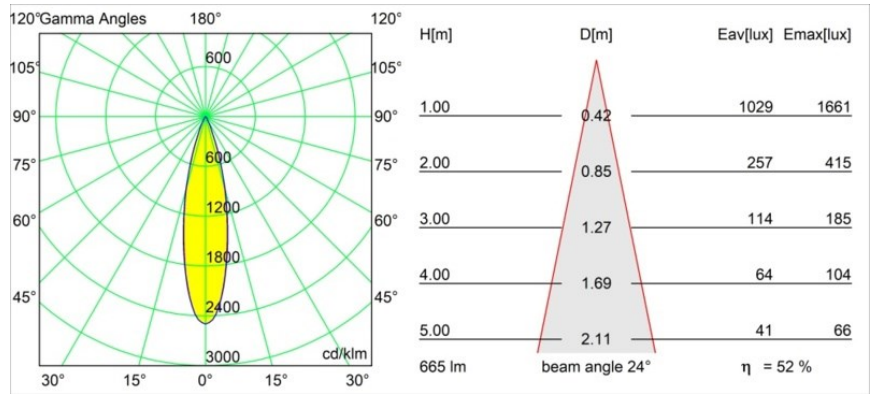

Light distribution & beam diagram