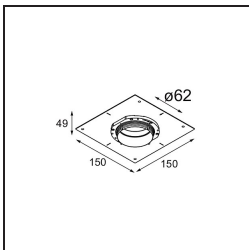

Specifications

Material	13743183
Light Source Type	LED
LED Type	BRIDGELUX WARMDIM 8W
LED technology	LED COB
CRI	Min. 95
Colour Temperature	1800-3000K (Warm Dim)
Lifetime	L90B10 @50,000 Hours
Lamp Included	Yes
Number of Light Sources	1
CIE flux code	95 100 100 100 93
Binning (SDCM)	3
Light Direction	Down
Optic	Collimator
Measured beam angle (°)	30.0
Input Voltage	Constant Current Driver Required
Electrical Class	III
IP Rating	55
Glow wire rating (°C)	850
Indoor/Outdoor	Indoor
Application	Ceiling, Wall
Mounting	Recessed
Cut-out size (mm)	ø68 for Frame Recessed; ø89 for Frame Recessed TrimLess
Mounting depth (mm)	110.0
Adjustability	H 355° V 25°
Distance to Lighted Object (m)	0,1
Primary Colour & Primary Finish	Black, Matt
Gross weight (g)	141.0
Drive current (mA)	250
Min. forward voltage (Vf)	29,5
Max. forward voltage (Vf)	35,8
Connected load (W)	8,3
Luminous flux per lamp (lm)	619
Efficacy (lm/W)	75
Glare rating	20

Remark	<ul style="list-style-type: none">• Tetrix Recessed Ring or Tube Surface not included• This is not a complete product. Tetrix Recessed Ring or Tube Surface required.• This is not a complete product. Tetrix Recessed Ring or Tube Surface required.
--------	---

TM30 & CRI diagram

Light distribution & beam diagram

Optical Accessories

13515032 Snoot 32 Black Structure
13515038 Snoot 32 White Matt

13515132 Honeycomb 33 Black Structure

Installation Accessories

13510083 Ring Recessed 62 1x IP55 Black Matt
13510038 Ring Recessed 62 1x IP55 White Matt

13515430 Ring Recessed Trimless 62 1x

13515530 Concrete Kit 62 150x150 1x

13515630 Concrete Ring 62 Standard Installation Housing

12293230 Plaster Kit Trimless 150x150 - 62 1x

11624030 Installation Housing 140x250x100x210