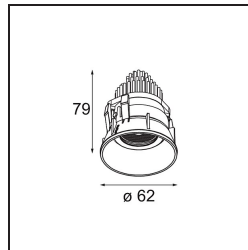

Specifications

Material	13743183
Light Source Type	LED
LED Type	BRIDGELUX WARMDIM 8W
LED technology	LED COB
CRI	Min. 95
Colour Temperature	1800-3000K (Warm Dim)
Lifetime	L90B10 @50,000 Hours
Lamp Included	Yes
Number of Light Sources	1
CIE flux code	95 100 100 100 93
Binning (SDCM)	3
Light Direction	Down
Optic	Collimator
Measured beam angle (°)	30.0
Input Voltage	Constant Current Driver Required
Electrical Class	III
IP Rating	55
Glow wire rating (°C)	850
Indoor/Outdoor	Indoor
Application	Ceiling, Wall
Mounting	Recessed
Cut-out size (mm)	ø68 for Frame Recessed; ø89 for Frame Recessed TrimLess
Mounting depth (mm)	110.0
Adjustability	H 355° V 25°
Distance to Lighted Object (m)	0,1
Primary Colour & Primary Finish	Black, Matt
Gross weight (g)	141.0
Drive current (mA)	250
Min. forward voltage (Vf)	29,5
Max. forward voltage (Vf)	35,8
Connected load (W)	8,3
Luminous flux per lamp (lm)	619
Efficacy (lm/W)	75
Glare rating	20

Remark	<ul style="list-style-type: none">• Tetrix Recessed Ring or Tube Surface not included• This is not a complete product. Tetrix Recessed Ring or Tube Surface required.• This is not a complete product. Tetrix Recessed Ring or Tube Surface required.
--------	---