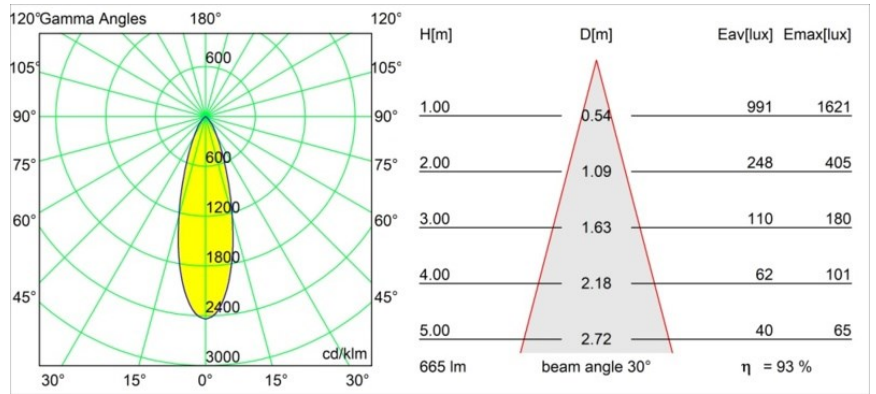

Light distribution & beam diagram