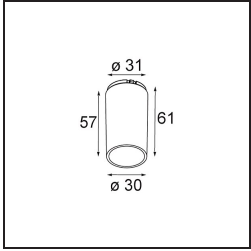

TM30 & CRI diagram

Light distribution & beam diagram

Diagrams

Accesorios Opticos

13515032 Snoot 32 Black Structure
13515038 Snoot 32 White Matt

13515132 Honeycomb 33 Black Structure

Accesorios Instalación

13510083 Ring Recessed 62 1x IP55 Black Matt
13510038 Ring Recessed 62 1x IP55 White Matt

13515430 Ring Recessed Trimless 62 1x

13515530 Concrete Kit 62 150x150 1x

13515630 Concrete Ring 62 Standard Installation Housing

12293230 Plaster Kit Trimless 150x150 - 62 1x

11624030 Installation Housing 140x250x100x210