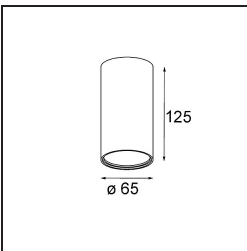

13515738 Tetrix Tube Surface 65 125 1x DE White Matt

13515783 Tetrix Tube Surface 65 125 1x DE Black Matt

Choose a required accessory