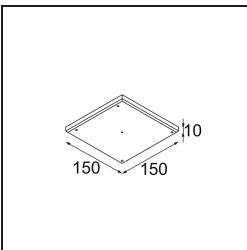

TM30 & CRI diagram

Light distribution & beam diagram

Diagrams

Accesorios Opticos

13515032 Snoot 32 Black Structure
13515038 Snoot 32 White Matt

13515132 Honeycomb 33 Black Structure

Accesorios Instalación

13510083 Ring Recessed 62 1x IP55 Black Matt
13510038 Ring Recessed 62 1x IP55 White Matt

13515430 Ring Recessed Trimless 62 1x

13515530 Concrete Kit 62 150x150 1x

13515630 Concrete Ring 62 Standard Installation Housing

12293230 Plaster Kit Trimless 150x150 - 62 1x

11624030 Installation Housing 140x250x100x210