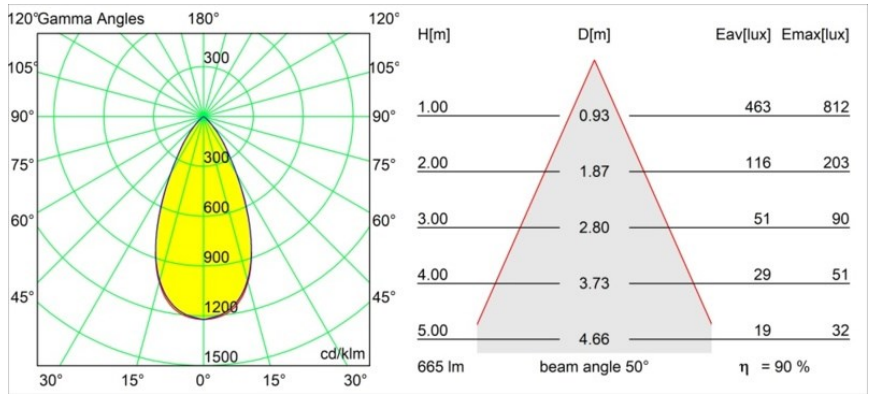

Light distribution & beam diagram