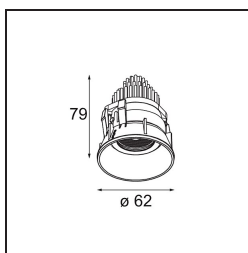

Specifications

| | |
|---------------------------------|---|
| Material | 13743080 |
| Light Source Type | LED |
| LED Type | BRIDGELUX WARMDIM 8W |
| LED technology | LED COB |
| CRI | Min. 95 |
| Colour Temperature | 1800-3000K (Warm Dim) |
| Lifetime | L90B10 @50,000 Hours |
| Lamp Included | Yes |
| Number of Light Sources | 1 |
| CIE flux code | 94 100 100 100 90 |
| Binning (SDCM) | 3 |
| Light Direction | Down |
| Optic | Collimator |
| Measured beam angle (°) | 50.0 |
| Input Voltage | Constant Current Driver Required |
| Electrical Class | III |
| IP Rating | 55 |
| Glow wire rating (°C) | 850 |
| Indoor/Outdoor | Indoor |
| Application | Ceiling, Wall |
| Mounting | Recessed |
| Cut-out size (mm) | ø68 for Frame Recessed; ø89 for Frame Recessed TrimLess |
| Mounting depth (mm) | 110.0 |
| Adjustability | H 355° V 25° |
| Distance to Lighted Object (m) | 0,1 |
| Primary Colour & Primary Finish | Black, Chrome |
| Gross weight (g) | 141.0 |
| Drive current (mA) | 250 |
| Min. forward voltage (Vf) | 29,5 |
| Max. forward voltage (Vf) | 35,8 |
| Connected load (W) | 8,3 |
| Luminous flux per lamp (lm) | 599 |
| Efficacy (lm/W) | 72 |
| Glare rating | 23 |

| | |
|--------|---|
| Remark | <ul style="list-style-type: none">• Tetrix Recessed Ring or Tube Surface not included• This is not a complete product. Tetrix Recessed Ring or Tube Surface required.• This is not a complete product. Tetrix Recessed Ring or Tube Surface required. |
|--------|---|