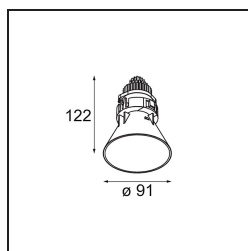

Date
Customer
Project
Type

Tetrix Cone Recessed 90 1x IP55 LED 1800-3000K WD Medium DE Black Matt

Peeking out of the ceiling, Tetrix cone knows how to attract attention. Pair it with black or white optical accessories and make Tetrix Cone's prominent design even more interesting. And if you're looking to light wet and damp places, or a wellness environment, Tetrix Cone will do the trick, thanks to its IP55 rating.

Specifications

Material	13742183
Light Source Type	LED
LED Type	BRIDGELUX WARMDIM 8W
LED technology	LED COB
CRI	Min. 95
Colour Temperature	1800-3000K (Warm Dim)
Lifetime	L90B10 @50,000 Hours
Lamp Included	Yes
Number of Light Sources	1
CIE flux code	100 100 100 100 80
Binning (SDCM)	3
Light Direction	Down
Optic	Collimator
Measured beam angle (°)	31.0
Input Voltage	Constant Current Driver Required
Electrical Class	III
IP Rating	55
Glow wire rating (°C)	850
Indoor/Outdoor	Indoor
Application	Ceiling, Wall
Mounting	Recessed
Cut-out size (mm)	ø68 for Frame Recessed; ø89 for Frame Recessed TrimLess
Mounting depth (mm)	110.0
Adjustability	Not Applicable
Distance to Lighted Object (m)	0,1
Primary Colour & Primary Finish	Black, Matt
Gross weight (g)	188.0
Drive current (mA)	250
Min. forward voltage (Vf)	29.5
Max. forward voltage (Vf)	35.8
Connected load (W)	8.3
Luminous flux per lamp (lm)	529
Efficacy (lm/W)	64
Glare rating	12