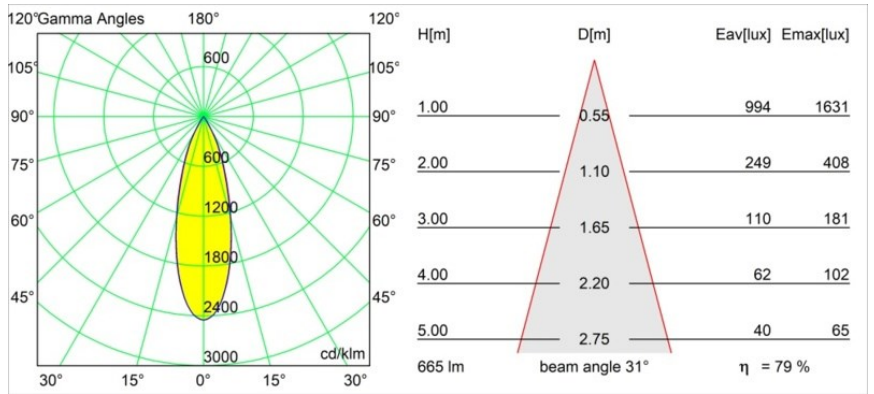

Light distribution & beam diagram