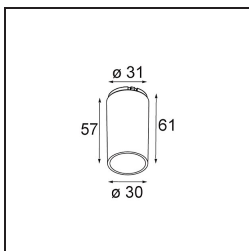

TM30 & CRI diagram

Light distribution & beam diagram

Diagrams

Accessorio Ottico

- 13515038** Snoot 32 White Matt
- 13515032** Snoot 32 Black Structure

- 13515132** Honeycomb 33 Black Structure

- 13515232** Light Cone 44 Black Structure
- 13515238** Light Cone 44 White Matt