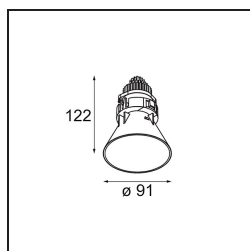

Date
Customer
Project
Type

*Tetrix Cone Recessed 90 1x IP55 LED 1800-3000K WD Medium DE White Matt*

Peeking out of the ceiling, Tetrix cone knows how to attract attention. Pair it with black or white optical accessories and make Tetrix Cone's prominent design even more interesting. And if you're looking to light wet and damp places, or a wellness environment, Tetrix Cone will do the trick, thanks to its IP55 rating.

### Specifications

Material	13742138
Light Source Type	LED
LED Type	BRIDGELUX WARMDIM 8W
LED technology	LED COB
CRI	Min. 95
Colour Temperature	1800-3000K (Warm Dim)
Lifetime	L90B10 @50,000 Hours
Lamp Included	Yes
Number of Light Sources	1
CIE flux code	95 98 100 100 89
Binning (SDCM)	3
Light Direction	Down
Optic	Collimator
Measured beam angle (°)	31.0
Input Voltage	Constant Current Driver Required
Electrical Class	III
IP Rating	55
Glow wire rating (°C)	850
Indoor/Outdoor	Indoor
Application	Ceiling, Wall
Mounting	Recessed
Cut-out size (mm)	ø68 for Frame Recessed; ø89 for Frame Recessed TrimLess
Mounting depth (mm)	110.0
Adjustability	Not Applicable
Distance to Lighted Object (m)	0,1
Primary Colour & Primary Finish	White, Matt
Gross weight (g)	188.0
Drive current (mA)	250
Min. forward voltage (Vf)	29,5
Max. forward voltage (Vf)	35,8
Connected load (W)	8,3
Luminous flux per lamp (lm)	594
Efficacy (lm/W)	72
Glare rating	19