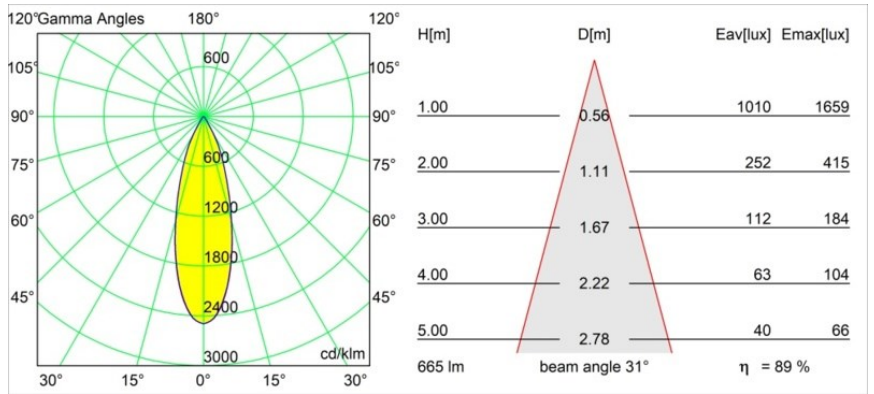

Light distribution & beam diagram