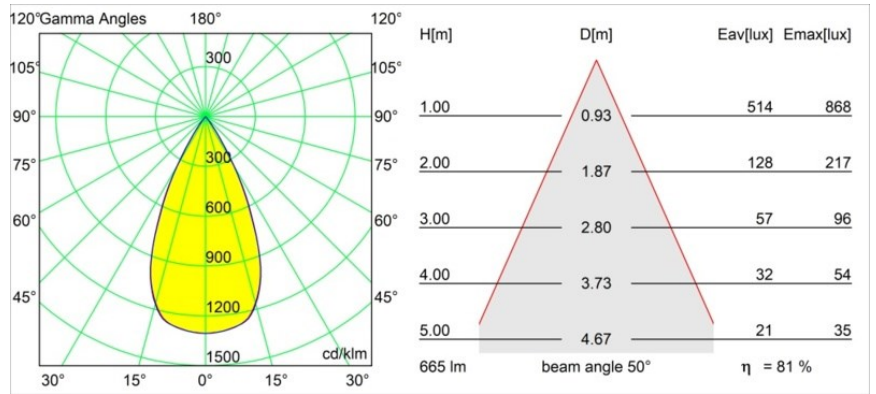

Light distribution & beam diagram