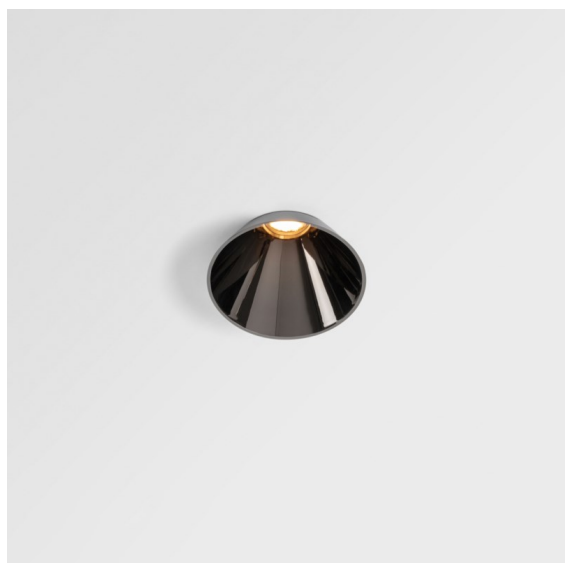

Date
Customer
Project
Type

*Tetrix Cone Recessed 90 lx IP55 LED 1800-3000K WD Flood DE Black Chrome*

**Specifications**

Material	13742080
Light Source Type	LED
LED Type	BRIDGELUX WARMDIM 8W
LED technology	LED COB
CRI	Min. 95
Colour Temperature	1800-3000K (Warm Dim)
Lifetime	L90B10 @50,000 Hours
Lamp Included	Yes
Number of Light Sources	1
CIE flux code	100 100 100 100 82
Binning (SDCM)	3
Light Direction	Down
Optic	Collimator
Measured beam angle (°)	50.0
Input Voltage	Constant Current Driver Required
Electrical Class	III
IP Rating	55
Glow wire rating (°C)	850
Indoor/Outdoor	Indoor
Application	Ceiling, Wall
Mounting	Recessed
Cut-out size (mm)	ø68 for Frame Recessed; ø89 for Frame Recessed TrimLess
Mounting depth (mm)	110.0
Adjustability	Not Applicable
Distance to Lighted Object (m)	0,1
Primary Colour & Primary Finish	Black, Chrome
Gross weight (g)	188.0
Drive current (mA)	250
Min. forward voltage (Vf)	29,5
Max. forward voltage (Vf)	35,8
Connected load (W)	8,3
Luminous flux per lamp (lm)	544
Efficacy (lm/W)	65
Glare rating	17

Peeking out of the ceiling, Tetrix cone knows how to attract attention. Pair it with black or white optical accessories and make Tetrix Cone's prominent design even more interesting. And if you're looking to light wet and damp places, or a wellness environment, Tetrix Cone will do the trick, thanks to its IP55 rating.

---

Remark

- Tetrix Recessed Ring or Tube Surface not included
  - This is not a complete product. Tetrix Recessed Ring or Tube Surface required.
  - This is not a complete product. Tetrix Recessed Ring or Tube Surface required.
-