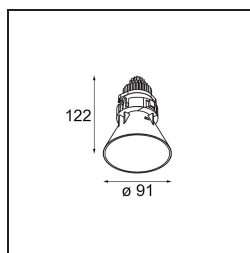

Date
Customer
Project
Type

*Tetrix Cone Recessed 90 lx IP55 LED 1800-3000K WD Flood DE Black Chrome*

**Specifications**

Material	13742080
Light Source Type	LED
LED Type	BRIDGELUX WARMDIM 8W
LED technology	LED COB
CRI	Min. 95
Colour Temperature	1800-3000K (Warm Dim)
Lifetime	L90B10 @50,000 Hours
Lamp Included	Yes
Number of Light Sources	1
CIE flux code	100 100 100 100 82
Binning (SDCM)	3
Light Direction	Down
Optic	Collimator
Measured beam angle (°)	50.0
Input Voltage	Constant Current Driver Required
Electrical Class	III
IP Rating	55
Glow wire rating (°C)	850
Indoor/Outdoor	Indoor
Application	Ceiling, Wall
Mounting	Recessed
Cut-out size (mm)	ø68 for Frame Recessed; ø89 for Frame Recessed TrimLess
Mounting depth (mm)	110.0
Adjustability	Not Applicable
Distance to Lighted Object (m)	0,1
Primary Colour & Primary Finish	Black, Chrome
Gross weight (g)	188.0
Drive current (mA)	250
Min. forward voltage (Vf)	29,5
Max. forward voltage (Vf)	35,8
Connected load (W)	8,3
Luminous flux per lamp (lm)	544
Efficacy (lm/W)	65
Glare rating	17