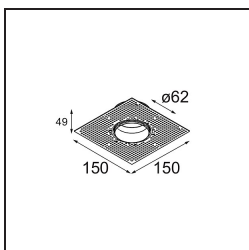

TM30 & CRI Diagrammen

Lichtspreiding & Stralingsdiagram

Diagrammen

Optische Accessoires

13515032 Snoot 32 Black Structure
13515038 Snoot 32 White Matt

13515132 Honeycomb 33 Black Structure

13515232 Light Cone 44 Black Structure
13515238 Light Cone 44 White Matt

Installatie Accessoires

13510083 Ring Recessed 62 1x IP55 Black Matt
13510038 Ring Recessed 62 1x IP55 White Matt

13515430 Ring Recessed Trimless 62 1x

13515530 Concrete Kit 62 150x150 1x

13515630 Concrete Ring 62 Standard Installation Housing