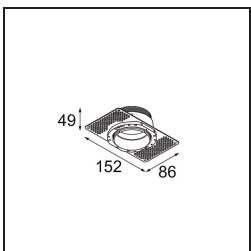

TM30 & CRI diagram

Light distribution & beam diagram

Accesorios Opticos

13515032 Snoot 32 Black Structure
13515038 Snoot 32 White Matt

13515132 Honeycomb 33 Black Structure

13515232 Light Cone 44 Black Structure
13515238 Light Cone 44 White Matt

Accesorios Instalación

13510083 Ring Recessed 62 1x IP55 Black Matt
13510038 Ring Recessed 62 1x IP55 White Matt

13515430 Ring Recessed Trimless 62 1x

13515530 Concrete Kit 62 150x150 1x

13515630 Concrete Ring 62 Standard Installation Housing