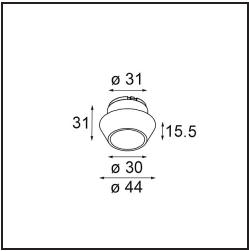

Date
Customer
Project
Type

Tetrix Oblique Recessed 62 1x IP55 LED 1800-3000K WD Medium DE Black Matt

Specifications

Material	13741183
Light Source Type	LED
LED Type	BRIDGELUX WARMDIM 8W
LED technology	LED COB
CRI	Min. 95
Colour Temperature	1800-3000K (Warm Dim)
Lifetime	L90B10 @50,000 Hours
Lamp Included	Yes
Number of Light Sources	1
CIE flux code	99 100 100 100 83
Binning (SDCM)	3
Light Direction	Down
Optic	Collimator
Measured beam angle (°)	30.0
Input Voltage	Constant Current Driver Required
Electrical Class	III
IP Rating	55
Glow wire rating (°C)	850
Indoor/Outdoor	Indoor
Application	Ceiling, Wall
Mounting	Recessed
Cut-out size (mm)	ø68 for Frame Recessed; ø89 for Frame Recessed TrimLess
Mounting depth (mm)	110.0
Adjustability	Not Applicable
Distance to Lighted Object (m)	0,1
Primary Colour & Primary Finish	Black, Matt
Gross weight (g)	148.0
Drive current (mA)	250
Min. forward voltage (Vf)	29,5
Max. forward voltage (Vf)	35,8
Connected load (W)	8,3
Luminous flux per lamp (lm)	554
Efficacy (lm/W)	67
Glare rating	16

Remark

- Tetrix Recessed Ring or Tube Surface not included
 - This is not a complete product. Tetrix Recessed Ring or Tube Surface required.
 - This is not a complete product. Tetrix Recessed Ring or Tube Surface required.
-

TM30 & CRI diagram

Light distribution & beam diagram

Diagrams

Optical Accessories

13515032 Snoot 32 Black Structure
13515038 Snoot 32 White Matt

13515132 Honeycomb 33 Black Structure

13515232 Light Cone 44 Black Structure
13515238 Light Cone 44 White Matt