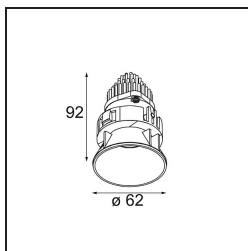

Date
Customer
Project
Type

Tetrix Oblique Recessed 62 1x IP55 LED 1800-3000K WD Medium DE Black Matt

Specifications

Material	13741183
Light Source Type	LED
LED Type	BRIDGELUX WARMDIM 8W
LED technology	LED COB
CRI	Min. 95
Colour Temperature	1800-3000K (Warm Dim)
Lifetime	L90B10 @50,000 Hours
Lamp Included	Yes
Number of Light Sources	1
CIE flux code	99 100 100 100 83
Binning (SDCM)	3
Light Direction	Down
Optic	Collimator
Measured beam angle (°)	30.0
Input Voltage	Constant Current Driver Required
Electrical Class	III
IP Rating	55
Glow wire rating (°C)	850
Indoor/Outdoor	Indoor
Application	Ceiling, Wall
Mounting	Recessed
Cut-out size (mm)	ø68 for Frame Recessed; ø89 for Frame Recessed TrimLess
Mounting depth (mm)	110.0
Adjustability	Not Applicable
Distance to Lighted Object (m)	0,1
Primary Colour & Primary Finish	Black, Matt
Gross weight (g)	148.0
Drive current (mA)	250
Min. forward voltage (Vf)	29,5
Max. forward voltage (Vf)	35,8
Connected load (W)	8,3
Luminous flux per lamp (lm)	554
Efficacy (lm/W)	67
Glare rating	16

Remark

- Tetrix Recessed Ring or Tube Surface not included
 - This is not a complete product. Tetrix Recessed Ring or Tube Surface required.
 - This is not a complete product. Tetrix Recessed Ring or Tube Surface required.
-