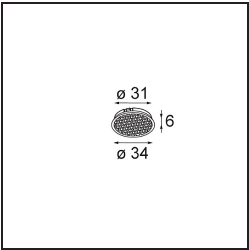

Date
Customer
Project
Type

Tetrix Oblique Recessed 62 1x IP55 LED 1800-3000K WD Medium DE Black Matt

Specifications

Material	13741183
Light Source Type	LED
LED Type	BRIDGELUX WARMDIM 8W
LED technology	LED COB
CRI	Min. 95
Colour Temperature	1800-3000K (Warm Dim)
Lifetime	L90B10 @50,000 Hours
Lamp Included	Yes
Number of Light Sources	1
CIE flux code	99 100 100 100 83
Binning (SDCM)	3
Light Direction	Down
Optic	Collimator
Measured beam angle (°)	30.0
Input Voltage	Constant Current Driver Required
Electrical Class	III
IP Rating	55
Glow wire rating (°C)	850
Indoor/Outdoor	Indoor
Application	Ceiling, Wall
Mounting	Recessed
Cut-out size (mm)	ø68 for Frame Recessed; ø89 for Frame Recessed TrimLess
Mounting depth (mm)	110.0
Adjustability	Not Applicable
Distance to Lighted Object (m)	0,1
Primary Colour & Primary Finish	Black, Matt
Gross weight (g)	148.0
Drive current (mA)	250
Min. forward voltage (Vf)	29,5
Max. forward voltage (Vf)	35,8
Connected load (W)	8,3
Luminous flux per lamp (lm)	554
Efficacy (lm/W)	67
Glare rating	16

Remark

- Tetrix Recessed Ring or Tube Surface not included
 - This is not a complete product. Tetrix Recessed Ring or Tube Surface required.
 - This is not a complete product. Tetrix Recessed Ring or Tube Surface required.
-

TM30 & CRI diagram

Light distribution & beam diagram

Diagrams

Optical Accessories

13515032 Snoot 32 Black Structure
13515038 Snoot 32 White Matt

13515132 Honeycomb 33 Black Structure

13515232 Light Cone 44 Black Structure
13515238 Light Cone 44 White Matt