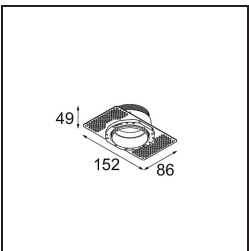

Date
Customer
Project
Type

Tetrix Oblique Recessed 62 1x IP55 LED 1800-3000K WD Medium DE Black Matt

Specifications

Material	13741183
Light Source Type	LED
LED Type	BRIDGELUX WARMDIM 8W
LED technology	LED COB
CRI	Min. 95
Colour Temperature	1800-3000K (Warm Dim)
Lifetime	L90B10 @50,000 Hours
Lamp Included	Yes
Number of Light Sources	1
CIE flux code	99 100 100 100 83
Binning (SDCM)	3
Light Direction	Down
Optic	Collimator
Measured beam angle (°)	30.0
Input Voltage	Constant Current Driver Required
Electrical Class	III
IP Rating	55
Glow wire rating (°C)	850
Indoor/Outdoor	Indoor
Application	Ceiling, Wall
Mounting	Recessed
Cut-out size (mm)	ø68 for Frame Recessed; ø89 for Frame Recessed TrimLess
Mounting depth (mm)	110.0
Adjustability	Not Applicable
Distance to Lighted Object (m)	0,1
Primary Colour & Primary Finish	Black, Matt
Gross weight (g)	148.0
Drive current (mA)	250
Min. forward voltage (Vf)	29,5
Max. forward voltage (Vf)	35,8
Connected load (W)	8,3
Luminous flux per lamp (lm)	554
Efficacy (lm/W)	67
Glare rating	16

Remark

- Tetrix Recessed Ring or Tube Surface not included
 - This is not a complete product. Tetrix Recessed Ring or Tube Surface required.
 - This is not a complete product. Tetrix Recessed Ring or Tube Surface required.
-

TM30 & CRI diagram

Light distribution & beam diagram

Diagrams

Optical Accessories

13515032 Snoot 32 Black Structure
13515038 Snoot 32 White Matt

13515132 Honeycomb 33 Black Structure

13515232 Light Cone 44 Black Structure
13515238 Light Cone 44 White Matt

Installation Accessories

13510083 Ring Recessed 62 1x IP55 Black Matt
13510038 Ring Recessed 62 1x IP55 White Matt

13515430 Ring Recessed Trimless 62 1x

13515530 Concrete Kit 62 150x150 1x

13515630 Concrete Ring 62 Standard Installation Housing