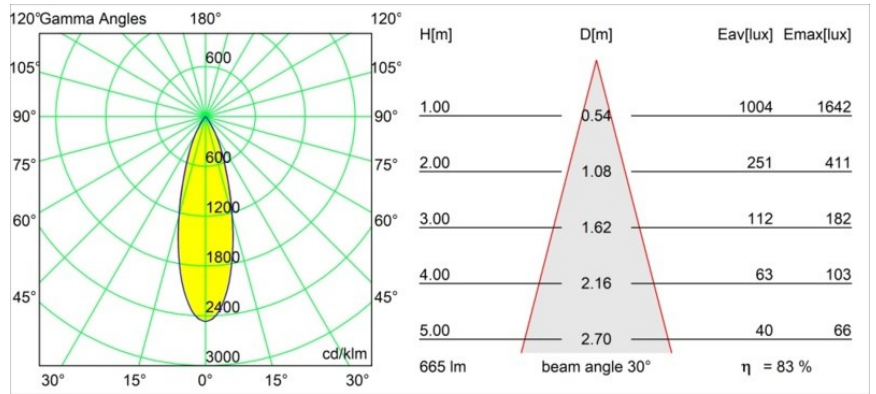

Light distribution & beam diagram