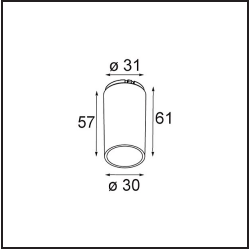

Date
Customer
Project
Type

Tetrix Oblique Recessed 62 1x IP55 LED 1800-3000K WD Medium DE Black Matt

Specifications

Material	13741183
Light Source Type	LED
LED Type	BRIDGELUX WARMDIM 8W
LED technology	LED COB
CRI	Min. 95
Colour Temperature	1800-3000K (Warm Dim)
Lifetime	L90B10 @50,000 Hours
Lamp Included	Yes
Number of Light Sources	1
CIE flux code	99 100 100 100 83
Binning (SDCM)	3
Light Direction	Down
Optic	Collimator
Measured beam angle (°)	30.0
Input Voltage	Constant Current Driver Required
Electrical Class	III
IP Rating	55
Glow wire rating (°C)	850
Indoor/Outdoor	Indoor
Application	Ceiling, Wall
Mounting	Recessed
Cut-out size (mm)	ø68 for Frame Recessed; ø89 for Frame Recessed TrimLess
Mounting depth (mm)	110.0
Adjustability	Not Applicable
Distance to Lighted Object (m)	0,1
Primary Colour & Primary Finish	Black, Matt
Gross weight (g)	148.0
Drive current (mA)	250
Min. forward voltage (Vf)	29,5
Max. forward voltage (Vf)	35,8
Connected load (W)	8,3
Luminous flux per lamp (lm)	554
Efficacy (lm/W)	67
Glare rating	16

Remark

- Tetrix Recessed Ring or Tube Surface not included
 - This is not a complete product. Tetrix Recessed Ring or Tube Surface required.
 - This is not a complete product. Tetrix Recessed Ring or Tube Surface required.
-

TM30 & CRI diagram

Light distribution & beam diagram

Diagrams

Optical Accessories

13515032 Snoot 32 Black Structure
13515038 Snoot 32 White Matt

13515132 Honeycomb 33 Black Structure

13515232 Light Cone 44 Black Structure
13515238 Light Cone 44 White Matt

Installation Accessories

13510083 Ring Recessed 62 1x IP55 Black Matt
13510038 Ring Recessed 62 1x IP55 White Matt

13515430 Ring Recessed Trimless 62 1x

13515530 Concrete Kit 62 150x150 1x

13515630 Concrete Ring 62 Standard Installation Housing