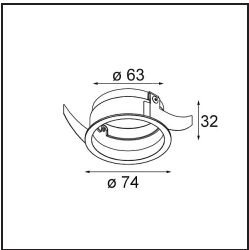

Remark

- Tetrix Recessed Ring or Tube Surface not included
 - This is not a complete product. Tetrix Recessed Ring or Tube Surface required.
 - This is not a complete product. Tetrix Recessed Ring or Tube Surface required.
-

TM30 & CRI diagram

Light distribution & beam diagram

Diagrams

Optical Accessories

13515032 Snoot 32 Black Structure
13515038 Snoot 32 White Matt

13515132 Honeycomb 33 Black Structure

13515232 Light Cone 44 Black Structure
13515238 Light Cone 44 White Matt

Installation Accessories

13510083 Ring Recessed 62 1x IP55 Black Matt
13510038 Ring Recessed 62 1x IP55 White Matt

13515430 Ring Recessed Trimless 62 1x

13515530 Concrete Kit 62 150x150 1x

13515630 Concrete Ring 62 Standard Installation Housing