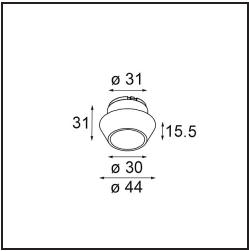

### Specifications

Material	13741138
Light Source Type	LED
LED Type	BRIDGELUX WARMDIM 8W
LED technology	LED COB
CRI	Min. 95
Colour Temperature	1800-3000K (Warm Dim)
Lifetime	L90B10 @50,000 Hours
Lamp Included	Yes
Number of Light Sources	1
CIE flux code	95 98 100 100 91
Binning (SDCM)	3
Light Direction	Down
Optic	Collimator
Measured beam angle (°)	30.0
Input Voltage	Constant Current Driver Required
Electrical Class	III
IP Rating	55
Glow wire rating (°C)	850
Indoor/Outdoor	Indoor
Application	Ceiling, Wall
Mounting	Recessed
Cut-out size (mm)	ø68 for Frame Recessed; ø89 for Frame Recessed TrimLess
Mounting depth (mm)	110.0
Adjustability	Not Applicable
Distance to Lighted Object (m)	0,1
Primary Colour & Primary Finish	White, Matt
Gross weight (g)	148.0
Drive current (mA)	250
Min. forward voltage (Vf)	29,5
Max. forward voltage (Vf)	35,8
Connected load (W)	8,3
Luminous flux per lamp (lm)	604
Efficacy (lm/W)	73
Glare rating	20

---

Remark

- Tetrix Recessed Ring or Tube Surface not included
  - This is not a complete product. Tetrix Recessed Ring or Tube Surface required.
  - This is not a complete product. Tetrix Recessed Ring or Tube Surface required.
-

**TM30 & CRI diagram**

**Light distribution & beam diagram**

Diagrams

**Optical Accessories**

**13515032** Snoot 32 Black Structure  
**13515038** Snoot 32 White Matt

**13515132** Honeycomb 33 Black Structure