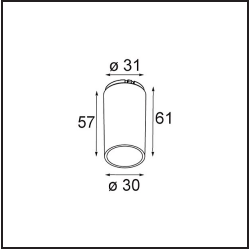

### Specifications

Material	13741138
Light Source Type	LED
LED Type	BRIDGELUX WARMDIM 8W
LED technology	LED COB
CRI	Min. 95
Colour Temperature	1800-3000K (Warm Dim)
Lifetime	L90B10 @50,000 Hours
Lamp Included	Yes
Number of Light Sources	1
CIE flux code	95 98 100 100 91
Binning (SDCM)	3
Light Direction	Down
Optic	Collimator
Measured beam angle (°)	30.0
Input Voltage	Constant Current Driver Required
Electrical Class	III
IP Rating	55
Glow wire rating (°C)	850
Indoor/Outdoor	Indoor
Application	Ceiling, Wall
Mounting	Recessed
Cut-out size (mm)	ø68 for Frame Recessed; ø89 for Frame Recessed TrimLess
Mounting depth (mm)	110.0
Adjustability	Not Applicable
Distance to Lighted Object (m)	0,1
Primary Colour & Primary Finish	White, Matt
Gross weight (g)	148.0
Drive current (mA)	250
Min. forward voltage (Vf)	29,5
Max. forward voltage (Vf)	35,8
Connected load (W)	8,3
Luminous flux per lamp (lm)	604
Efficacy (lm/W)	73
Glare rating	20

---

Remark

- Tetrix Recessed Ring or Tube Surface not included
  - This is not a complete product. Tetrix Recessed Ring or Tube Surface required.
  - This is not a complete product. Tetrix Recessed Ring or Tube Surface required.
-

**TM30 & CRI diagram**

**Light distribution & beam diagram**

Diagrams

**Optical Accessories**

**13515032** Snoot 32 Black Structure  
**13515038** Snoot 32 White Matt

**13515132** Honeycomb 33 Black Structure