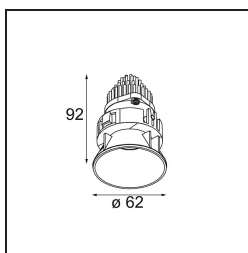

### Specifications

Material	13741138
Light Source Type	LED
LED Type	BRIDGELUX WARMDIM 8W
LED technology	LED COB
CRI	Min. 95
Colour Temperature	1800-3000K (Warm Dim)
Lifetime	L90B10 @50,000 Hours
Lamp Included	Yes
Number of Light Sources	1
CIE flux code	95 98 100 100 91
Binning (SDCM)	3
Light Direction	Down
Optic	Collimator
Measured beam angle (°)	30.0
Input Voltage	Constant Current Driver Required
Electrical Class	III
IP Rating	55
Glow wire rating (°C)	850
Indoor/Outdoor	Indoor
Application	Ceiling, Wall
Mounting	Recessed
Cut-out size (mm)	ø68 for Frame Recessed; ø89 for Frame Recessed TrimLess
Mounting depth (mm)	110.0
Adjustability	Not Applicable
Distance to Lighted Object (m)	0,1
Primary Colour & Primary Finish	White, Matt
Gross weight (g)	148.0
Drive current (mA)	250
Min. forward voltage (Vf)	29,5
Max. forward voltage (Vf)	35,8
Connected load (W)	8,3
Luminous flux per lamp (lm)	604
Efficacy (lm/W)	73
Glare rating	20

---

Remark

- Tetrix Recessed Ring or Tube Surface not included
  - This is not a complete product. Tetrix Recessed Ring or Tube Surface required.
  - This is not a complete product. Tetrix Recessed Ring or Tube Surface required.
-