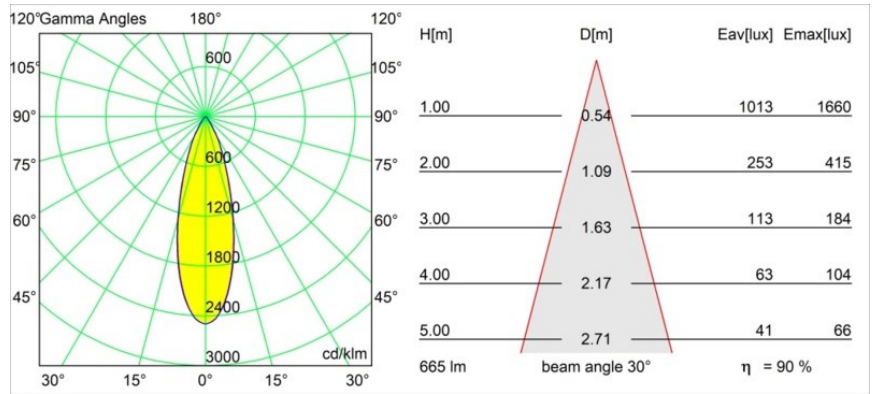

Light distribution & beam diagram