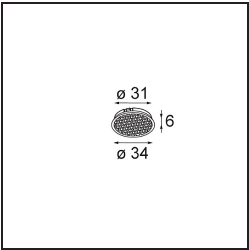

### Specifications

Material	13741138
Light Source Type	LED
LED Type	BRIDGELUX WARMDIM 8W
LED technology	LED COB
CRI	Min. 95
Colour Temperature	1800-3000K (Warm Dim)
Lifetime	L90B10 @50,000 Hours
Lamp Included	Yes
Number of Light Sources	1
CIE flux code	95 98 100 100 91
Binning (SDCM)	3
Light Direction	Down
Optic	Collimator
Measured beam angle (°)	30.0
Input Voltage	Constant Current Driver Required
Electrical Class	III
IP Rating	55
Glow wire rating (°C)	850
Indoor/Outdoor	Indoor
Application	Ceiling, Wall
Mounting	Recessed
Cut-out size (mm)	ø68 for Frame Recessed; ø89 for Frame Recessed TrimLess
Mounting depth (mm)	110.0
Adjustability	Not Applicable
Distance to Lighted Object (m)	0,1
Primary Colour & Primary Finish	White, Matt
Gross weight (g)	148.0
Drive current (mA)	250
Min. forward voltage (Vf)	29,5
Max. forward voltage (Vf)	35,8
Connected load (W)	8,3
Luminous flux per lamp (lm)	604
Efficacy (lm/W)	73
Glare rating	20

---

Remark

- Tetrix Recessed Ring or Tube Surface not included
  - This is not a complete product. Tetrix Recessed Ring or Tube Surface required.
  - This is not a complete product. Tetrix Recessed Ring or Tube Surface required.
-

**TM30 & CRI diagram**

**Light distribution & beam diagram**

Diagrams

**Optical Accessories**

**13515032** Snoot 32 Black Structure  
**13515038** Snoot 32 White Matt

**13515132** Honeycomb 33 Black Structure