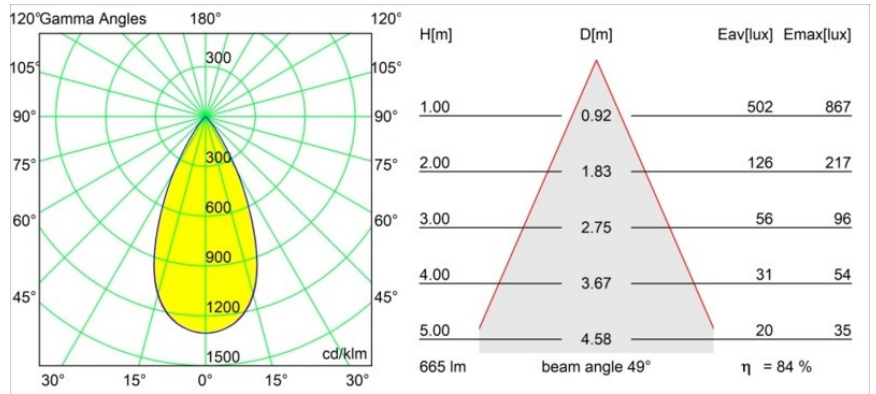

Light distribution & beam diagram