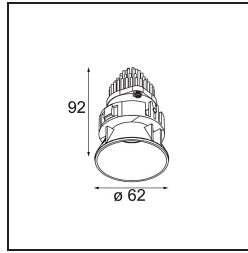

Specifications

Material	13741080
Light Source Type	LED
LED Type	BRIDGELUX WARMDIM 8W
LED technology	LED COB
CRI	Min. 95
Colour Temperature	1800-3000K (Warm Dim)
Lifetime	L90B10 @50,000 Hours
Lamp Included	Yes
Number of Light Sources	1
CIE flux code	99 100 100 100 85
Binning (SDCM)	3
Light Direction	Down
Optic	Collimator
Measured beam angle (°)	49.0
Input Voltage	Constant Current Driver Required
Electrical Class	III
IP Rating	55
Glow wire rating (°C)	850
Indoor/Outdoor	Indoor
Application	Ceiling, Wall
Mounting	Recessed
Cut-out size (mm)	ø68 for Frame Recessed; ø89 for Frame Recessed TrimLess
Mounting depth (mm)	110.0
Adjustability	Not Applicable
Distance to Lighted Object (m)	0,1
Primary Colour & Primary Finish	Black, Chrome
Gross weight (g)	148.0
Drive current (mA)	250
Min. forward voltage (Vf)	29,5
Max. forward voltage (Vf)	35,8
Connected load (W)	8,3
Luminous flux per lamp (lm)	563
Efficacy (lm/W)	68
Glare rating	20

Remark	<ul style="list-style-type: none">• Tetrix Recessed Ring or Tube Surface not included• This is not a complete product. Tetrix Recessed Ring or Tube Surface required.• This is not a complete product. Tetrix Recessed Ring or Tube Surface required.
--------	---