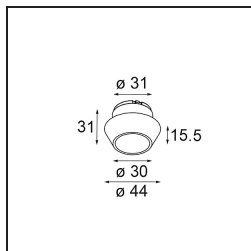

TM30 & CRI diagram

Light distribution & beam diagram

Accessorio Ottico

13515032 Snoot 32 Black Structure

13515038 Snoot 32 White Matt

13515132 Honeycomb 33 Black Structure

13515232 Light Cone 44 Black Structure