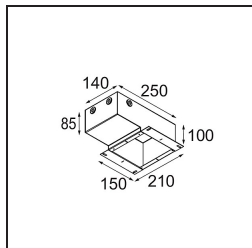

11624030 Installation Housing 140x250x100x210