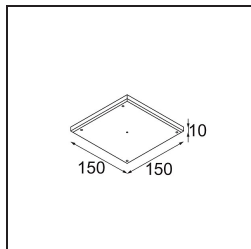

12292630 Gypsum Fibreboard 150x150

Choose a required accessory