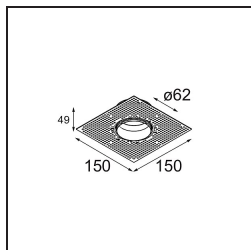

TM30 & CRI diagram

Light distribution & beam diagram

Diagrams

Accesorios Opticos

13515132 Honeycomb 33 Black Structure

13515038 Snoot 32 White Matt
13515032 Snoot 32 Black Structure

13515232 Light Cone 44 Black Structure
13515238 Light Cone 44 White Matt

Accesorios Instalación

13510083 Ring Recessed 62 1x IP55 Black Matt
13510038 Ring Recessed 62 1x IP55 White Matt

13515430 Ring Recessed Trimless 62 1x

13515530 Concrete Kit 62 150x150 1x

13515630 Concrete Ring 62 Standard Installation Housing