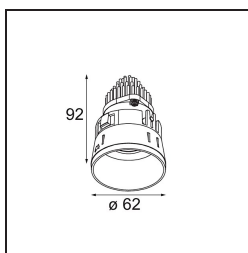

Date
Customer
Project
Type

*Tetrix Straight Recessed 62 1x IP55 LED 1800-3000K WD Medium DE Black Chrome*

Playing with pieces, fitting them together in all kinds of intricate ways. Tetrix invites you to give it your personal touch with design options and accessories. It's versatile, fits everywhere, and is a breeze to install.

### Specifications

Material	13740180
Light Source Type	LED
LED Type	BRIDGELUX WARMDIM 8W
LED technology	LED COB
CRI	Min. 95
Colour Temperature	1800-3000K (Warm Dim)
Lifetime	L90B10 @50,000 Hours
Lamp Included	Yes
Number of Light Sources	1
CIE flux code	99 100 100 100 84
Binning (SDCM)	3
Light Direction	Down
Optic	Collimator
Measured beam angle (°)	31.0
Input Voltage	Constant Current Driver Required
Electrical Class	III
IP Rating	55
Glow wire rating (°C)	850
Indoor/Outdoor	Indoor
Application	Ceiling, Wall
Mounting	Recessed
Cut-out size (mm)	ø68 for Frame Recessed; ø89 for Frame Recessed TrimLess
Mounting depth (mm)	110.0
Adjustability	Not Applicable
Distance to Lighted Object (m)	0,1
Primary Colour & Primary Finish	Black, Chrome
Gross weight (g)	146.0
Drive current (mA)	250
Min. forward voltage (Vf)	29,5
Max. forward voltage (Vf)	35,8
Connected load (W)	8,3
Luminous flux per lamp (lm)	561
Efficacy (lm/W)	68
Glare rating	17

---

Remark

- Tetrix Recessed Ring or Tube Surface not included
  - This is not a complete product. Tetrix Recessed Ring or Tube Surface required.
  - This is not a complete product. Tetrix Recessed Ring or Tube Surface required.
-