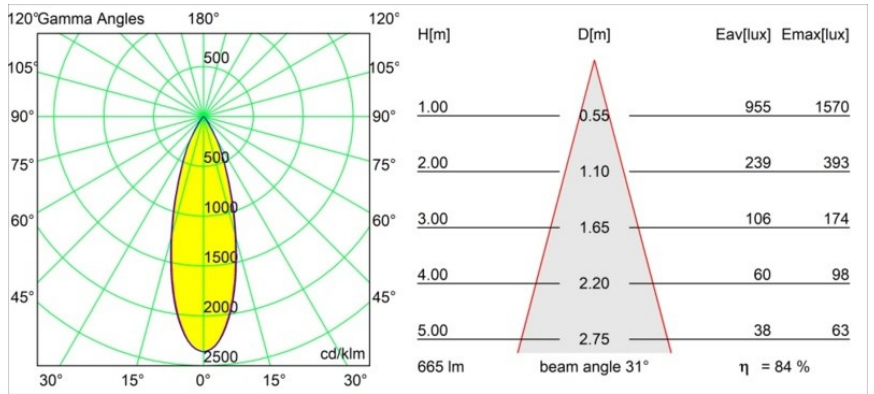

Light distribution & beam diagram