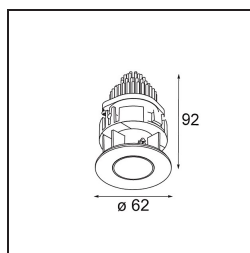

Date
Customer
Project
Type

Tetrix Pinhole Recessed 62 1x IP55 LED 4000K Spot DE Black Matt

Specifications

Material	13734283
Light Source Type	LED
LED Type	CITIZEN CLU7A3
LED technology	LED COB
CRI	Min. 90
Colour Temperature	4000K
Lifetime	L90B10 @50,000 Hours
Lamp Included	Yes
Number of Light Sources	1
CIE flux code	100 100 100 100 82
Binning (SDCM)	2
Light Direction	Down
Optic	Collimator
Measured beam angle (°)	14.0
Input Voltage	Constant Current Driver Required
Electrical Class	III
IP Rating	55
Glow wire rating (°C)	850
Indoor/Outdoor	Indoor
Application	Ceiling, Wall
Mounting	Recessed
Cut-out size (mm)	ø68 for Frame Recessed; ø89 for Frame Recessed TrimLess
Mounting depth (mm)	110.0
Adjustability	Not Applicable
Distance to Lighted Object (m)	0,1
Primary Colour & Primary Finish	Black, Matt
Gross weight (g)	148.0
Drive current (mA)	350 500
Min. forward voltage (Vf)	11,2 11,2
Max. forward voltage (Vf)	13,2 13,2
Connected load (W)	4,1 6,1
Luminous flux per lamp (lm)	367 494
Efficacy (lm/W)	90 81
Glare rating	1 1

A decisive light beam from a distinctive design. Tetrix Pinhole's widish rim adds a contrasting presence in black, or blends in nicely in white. Its deep-recessed light source minimises glare and makes small zones, coves or reading nooks even cosier. An IP55 rating makes Tetrix Pinhole ideal for wet and damp areas.

Remark

- Tetrix Recessed Ring or Tube Surface not included
 - This is not a complete product. Tetrix Recessed Ring or Tube Surface required.
 - This is not a complete product. Tetrix Recessed Ring or Tube Surface required.
-