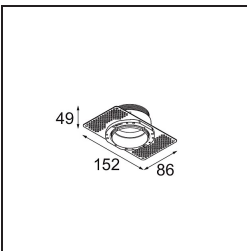

Date
Customer
Project
Type

Tetrix Pinhole Recessed 62 1x IP55 LED 4000K Spot DE Black Matt

Specifications

Material	13734283
Light Source Type	LED
LED Type	CITIZEN CLU7A3
LED technology	LED COB
CRI	Min. 90
Colour Temperature	4000K
Lifetime	L90B10 @50,000 Hours
Lamp Included	Yes
Number of Light Sources	1
CIE flux code	100 100 100 100 82
Binning (SDCM)	2
Light Direction	Down
Optic	Collimator
Measured beam angle (°)	14.0
Input Voltage	Constant Current Driver Required
Electrical Class	III
IP Rating	55
Glow wire rating (°C)	850
Indoor/Outdoor	Indoor
Application	Ceiling, Wall
Mounting	Recessed
Cut-out size (mm)	ø68 for Frame Recessed; ø89 for Frame Recessed TrimLess
Mounting depth (mm)	110.0
Adjustability	Not Applicable
Distance to Lighted Object (m)	0,1
Primary Colour & Primary Finish	Black, Matt
Gross weight (g)	148.0
Drive current (mA)	350 500
Min. forward voltage (Vf)	11,2 11,2
Max. forward voltage (Vf)	13,2 13,2
Connected load (W)	4,1 6,1
Luminous flux per lamp (lm)	367 494
Efficacy (lm/W)	90 81
Glare rating	1 1

Remark

- Tetrix Recessed Ring or Tube Surface not included
 - This is not a complete product. Tetrix Recessed Ring or Tube Surface required.
 - This is not a complete product. Tetrix Recessed Ring or Tube Surface required.
-

TM30 & CRI diagram

Light distribution & beam diagram

Optical Accessories

- 13515038** Snoot 32 White Matt
- 13515032** Snoot 32 Black Structure

- 13515132** Honeycomb 33 Black Structure

- 13515232** Light Cone 44 Black Structure
- 13515238** Light Cone 44 White Matt

Installation Accessories

- 13510083** Ring Recessed 62 1x IP55 Black Matt
- 13510038** Ring Recessed 62 1x IP55 White Matt

- 13515430** Ring Recessed Trimless 62 1x

13515530 Concrete Kit 62 150x150 1x

13515630 Concrete Ring 62 Standard Installation Housing