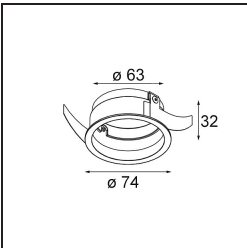

Date
Customer
Project
Type

Tetrix Pinhole Recessed 62 1x IP55 LED 4000K Spot DE Black Matt

Specifications

Material	13734283
Light Source Type	LED
LED Type	CITIZEN CLU7A3
LED technology	LED COB
CRI	Min. 90
Colour Temperature	4000K
Lifetime	L90B10 @50,000 Hours
Lamp Included	Yes
Number of Light Sources	1
CIE flux code	100 100 100 100 82
Binning (SDCM)	2
Light Direction	Down
Optic	Collimator
Measured beam angle (°)	14.0
Input Voltage	Constant Current Driver Required
Electrical Class	III
IP Rating	55
Glow wire rating (°C)	850
Indoor/Outdoor	Indoor
Application	Ceiling, Wall
Mounting	Recessed
Cut-out size (mm)	ø68 for Frame Recessed; ø89 for Frame Recessed TrimLess
Mounting depth (mm)	110.0
Adjustability	Not Applicable
Distance to Lighted Object (m)	0,1
Primary Colour & Primary Finish	Black, Matt
Gross weight (g)	148.0
Drive current (mA)	350 500
Min. forward voltage (Vf)	11,2 11,2
Max. forward voltage (Vf)	13,2 13,2
Connected load (W)	4,1 6,1
Luminous flux per lamp (lm)	367 494
Efficacy (lm/W)	90 81
Glare rating	1 1

Remark

- Tetrix Recessed Ring or Tube Surface not included
 - This is not a complete product. Tetrix Recessed Ring or Tube Surface required.
 - This is not a complete product. Tetrix Recessed Ring or Tube Surface required.
-

TM30 & CRI diagram

Light distribution & beam diagram

Optical Accessories

- 13515038** Snoot 32 White Matt
- 13515032** Snoot 32 Black Structure

- 13515132** Honeycomb 33 Black Structure

- 13515232** Light Cone 44 Black Structure
- 13515238** Light Cone 44 White Matt

Installation Accessories

- 13510083** Ring Recessed 62 1x IP55 Black Matt
- 13510038** Ring Recessed 62 1x IP55 White Matt

- 13515430** Ring Recessed Trimless 62 1x

13515530 Concrete Kit 62 150x150 1x

13515630 Concrete Ring 62 Standard Installation Housing