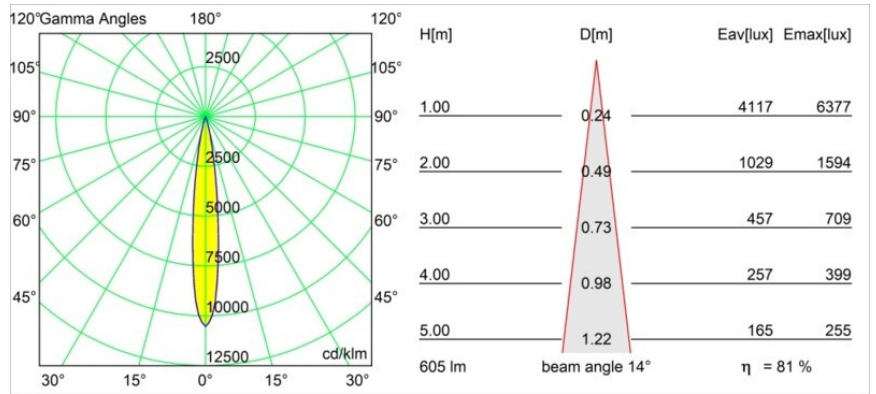

Light distribution & beam diagram