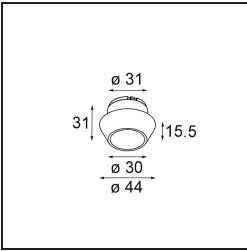

Date
Customer
Project
Type

Tetrix Pinhole Recessed 62 1x IP55 LED 4000K Spot DE Black Matt

Specifications

Material	13734283
Light Source Type	LED
LED Type	CITIZEN CLU7A3
LED technology	LED COB
CRI	Min. 90
Colour Temperature	4000K
Lifetime	L90B10 @50,000 Hours
Lamp Included	Yes
Number of Light Sources	1
CIE flux code	100 100 100 100 82
Binning (SDCM)	2
Light Direction	Down
Optic	Collimator
Measured beam angle (°)	14.0
Input Voltage	Constant Current Driver Required
Electrical Class	III
IP Rating	55
Glow wire rating (°C)	850
Indoor/Outdoor	Indoor
Application	Ceiling, Wall
Mounting	Recessed
Cut-out size (mm)	ø68 for Frame Recessed; ø89 for Frame Recessed TrimLess
Mounting depth (mm)	110.0
Adjustability	Not Applicable
Distance to Lighted Object (m)	0,1
Primary Colour & Primary Finish	Black, Matt
Gross weight (g)	148.0
Drive current (mA)	350 500
Min. forward voltage (Vf)	11,2 11,2
Max. forward voltage (Vf)	13,2 13,2
Connected load (W)	4,1 6,1
Luminous flux per lamp (lm)	367 494
Efficacy (lm/W)	90 81
Glare rating	1 1

Remark

- Tetrix Recessed Ring or Tube Surface not included
 - This is not a complete product. Tetrix Recessed Ring or Tube Surface required.
 - This is not a complete product. Tetrix Recessed Ring or Tube Surface required.
-

TM30 & CRI diagram

Light distribution & beam diagram

Optical Accessories

- 13515038** Snoot 32 White Matt
- 13515032** Snoot 32 Black Structure

- 13515132** Honeycomb 33 Black Structure

- 13515232** Light Cone 44 Black Structure
- 13515238** Light Cone 44 White Matt