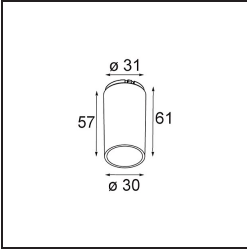

Date
Customer
Project
Type

Tetrix Pinhole Recessed 62 1x IP55 LED 4000K Spot DE Black Matt

Specifications

Material	13734283
Light Source Type	LED
LED Type	CITIZEN CLU7A3
LED technology	LED COB
CRI	Min. 90
Colour Temperature	4000K
Lifetime	L90B10 @50,000 Hours
Lamp Included	Yes
Number of Light Sources	1
CIE flux code	100 100 100 100 82
Binning (SDCM)	2
Light Direction	Down
Optic	Collimator
Measured beam angle (°)	14.0
Input Voltage	Constant Current Driver Required
Electrical Class	III
IP Rating	55
Glow wire rating (°C)	850
Indoor/Outdoor	Indoor
Application	Ceiling, Wall
Mounting	Recessed
Cut-out size (mm)	ø68 for Frame Recessed; ø89 for Frame Recessed TrimLess
Mounting depth (mm)	110.0
Adjustability	Not Applicable
Distance to Lighted Object (m)	0,1
Primary Colour & Primary Finish	Black, Matt
Gross weight (g)	148.0
Drive current (mA)	350 500
Min. forward voltage (Vf)	11,2 11,2
Max. forward voltage (Vf)	13,2 13,2
Connected load (W)	4,1 6,1
Luminous flux per lamp (lm)	367 494
Efficacy (lm/W)	90 81
Glare rating	1 1

Remark

- Tetrix Recessed Ring or Tube Surface not included
 - This is not a complete product. Tetrix Recessed Ring or Tube Surface required.
 - This is not a complete product. Tetrix Recessed Ring or Tube Surface required.
-

TM30 & CRI diagram

Light distribution & beam diagram

Optical Accessories

- 13515038** Snoot 32 White Matt
- 13515032** Snoot 32 Black Structure

- 13515132** Honeycomb 33 Black Structure

- 13515232** Light Cone 44 Black Structure
- 13515238** Light Cone 44 White Matt