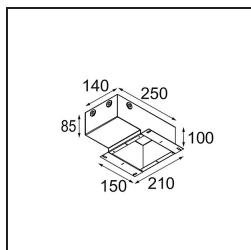

11624030 Installation Housing 140x250x100x210