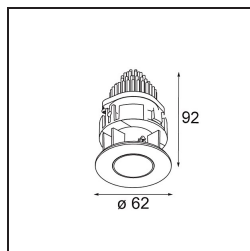

Date
Customer
Project
Type

Tetrix Pinhole Recessed 62 1x IP55 LED 4000K Spot DE White Matt

Specifications

Material	13734238
Light Source Type	LED
LED Type	CITIZEN CLU7A3
LED technology	LED COB
CRI	Min. 90
Colour Temperature	4000K
Lifetime	L90B10 @50,000 Hours
Lamp Included	Yes
Number of Light Sources	1
CIE flux code	100 100 100 100 82
Binning (SDCM)	2
Light Direction	Down
Optic	Collimator
Measured beam angle (°)	14.0
Input Voltage	Constant Current Driver Required
Electrical Class	III
IP Rating	55
Glow wire rating (°C)	850
Indoor/Outdoor	Indoor
Application	Ceiling, Wall
Mounting	Recessed
Cut-out size (mm)	ø68 for Frame Recessed; ø89 for Frame Recessed TrimLess
Mounting depth (mm)	110.0
Adjustability	Not Applicable
Distance to Lighted Object (m)	0,1
Primary Colour & Primary Finish	White, Matt
Gross weight (g)	148.0
Drive current (mA)	350 500
Min. forward voltage (Vf)	11,2 11,2
Max. forward voltage (Vf)	13,2 13,2
Connected load (W)	4,1 6,1
Luminous flux per lamp (lm)	367 494
Efficacy (lm/W)	90 81
Glare rating	1 1

A decisive light beam from a distinctive design. Tetrix Pinhole's widish rim adds a contrasting presence in black, or blends in nicely in white. Its deep-recessed light source minimises glare and makes small zones, coves or reading nooks even cosier. An IP55 rating makes Tetrix Pinhole ideal for wet and damp areas.

Remark	<ul style="list-style-type: none">• Tetrix Recessed Ring or Tube Surface not included• This is not a complete product. Tetrix Recessed Ring or Tube Surface required.• This is not a complete product. Tetrix Recessed Ring or Tube Surface required.
--------	---