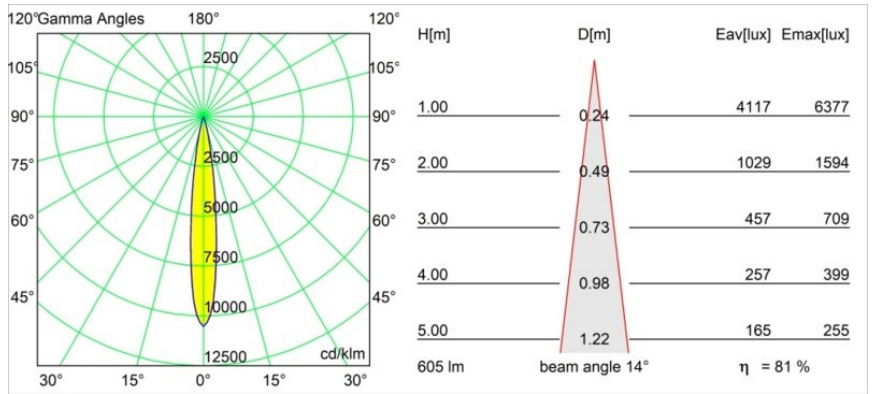

Light distribution & beam diagram