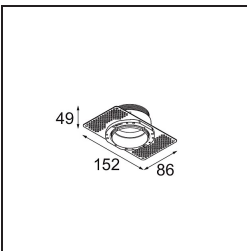

Date
Customer
Project
Type

*Tetrix Pinhole Recessed 62 1x IP55 LED 3000K Spot DE Black Matt*

**Specifications**

Material	13734183
Light Source Type	LED
LED Type	CITIZEN CLU7A3
LED technology	LED COB
CRI	Min. 90
Colour Temperature	3000K
Lifetime	L90B10 @50,000 Hours
Lamp Included	Yes
Number of Light Sources	1
CIE flux code	100 100 100 100 82
Binning (SDCM)	2
Light Direction	Down
Optic	Collimator
Measured beam angle (°)	14.0
Input Voltage	Constant Current Driver Required
Electrical Class	III
IP Rating	55
Glow wire rating (°C)	850
Indoor/Outdoor	Indoor
Application	Ceiling, Wall
Mounting	Recessed
Cut-out size (mm)	ø68 for Frame Recessed; ø89 for Frame Recessed TrimLess
Mounting depth (mm)	110.0
Adjustability	Not Applicable
Distance to Lighted Object (m)	0,1
Primary Colour & Primary Finish	Black, Matt
Gross weight (g)	148.0
Drive current (mA)	350      500
Min. forward voltage (Vf)	11,2      11,2
Max. forward voltage (Vf)	13,2      13,2
Connected load (W)	4,1      6,1
Luminous flux per lamp (lm)	353      474
Efficacy (lm/W)	86      78
Glare rating	1      1

---

Remark	<ul style="list-style-type: none"><li>• Tetrix Recessed Ring or Tube Surface not included</li><li>• This is not a complete product. Tetrix Recessed Ring or Tube Surface required.</li><li>• This is not a complete product. Tetrix Recessed Ring or Tube Surface required.</li></ul>
--------	---

---

**TM30 & CRI diagram**

**Light distribution & beam diagram**

**Optical Accessories**

**13515038** Snoot 32 White Matt  
**13515032** Snoot 32 Black Structure

**13515132** Honeycomb 33 Black Structure

**13515232** Light Cone 44 Black Structure  
**13515238** Light Cone 44 White Matt

**Installation Accessories**

**13510083** Ring Recessed 62 1x IP55 Black Matt  
**13510038** Ring Recessed 62 1x IP55 White Matt

**13515430** Ring Recessed Trimless 62 1x

**13515530** Concrete Kit 62 150x150 1x