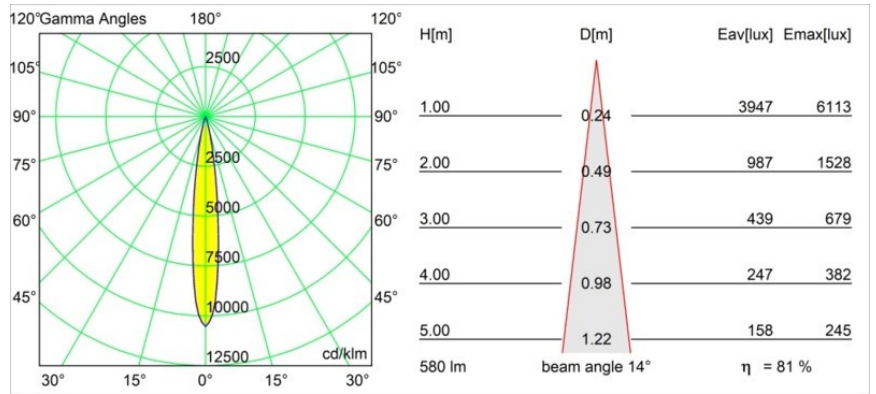

Light distribution & beam diagram