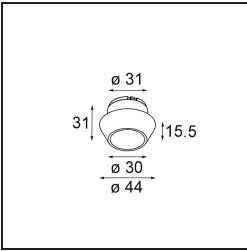

Date
Customer
Project
Type

*Tetrix Pinhole Recessed 62 1x IP55 LED 3000K Spot DE Black Matt*

**Specifications**

Material	13734183
Light Source Type	LED
LED Type	CITIZEN CLU7A3
LED technology	LED COB
CRI	Min. 90
Colour Temperature	3000K
Lifetime	L90B10 @50,000 Hours
Lamp Included	Yes
Number of Light Sources	1
CIE flux code	100 100 100 100 82
Binning (SDCM)	2
Light Direction	Down
Optic	Collimator
Measured beam angle (°)	14.0
Input Voltage	Constant Current Driver Required
Electrical Class	III
IP Rating	55
Glow wire rating (°C)	850
Indoor/Outdoor	Indoor
Application	Ceiling, Wall
Mounting	Recessed
Cut-out size (mm)	ø68 for Frame Recessed; ø89 for Frame Recessed TrimLess
Mounting depth (mm)	110.0
Adjustability	Not Applicable
Distance to Lighted Object (m)	0,1
Primary Colour & Primary Finish	Black, Matt
Gross weight (g)	148.0
Drive current (mA)	350      500
Min. forward voltage (Vf)	11,2      11,2
Max. forward voltage (Vf)	13,2      13,2
Connected load (W)	4,1      6,1
Luminous flux per lamp (lm)	353      474
Efficacy (lm/W)	86      78
Glare rating	1      1

---

Remark	<ul style="list-style-type: none"><li>• Tetrix Recessed Ring or Tube Surface not included</li><li>• This is not a complete product. Tetrix Recessed Ring or Tube Surface required.</li><li>• This is not a complete product. Tetrix Recessed Ring or Tube Surface required.</li></ul>
--------	---

---

**TM30 & CRI diagram**

**Light distribution & beam diagram**

**Optical Accessories**

**13515038** Snoot 32 White Matt  
**13515032** Snoot 32 Black Structure

**13515132** Honeycomb 33 Black Structure

**13515232** Light Cone 44 Black Structure  
**13515238** Light Cone 44 White Matt