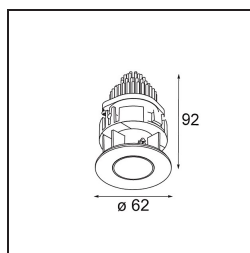

Date
Customer
Project
Type

*Tetrix Pinhole Recessed 62 1x IP55 LED 3000K Spot DE Black Matt*

**Specifications**

Material	13734183
Light Source Type	LED
LED Type	CITIZEN CLU7A3
LED technology	LED COB
CRI	Min. 90
Colour Temperature	3000K
Lifetime	L90B10 @50,000 Hours
Lamp Included	Yes
Number of Light Sources	1
CIE flux code	100 100 100 100 82
Binning (SDCM)	2
Light Direction	Down
Optic	Collimator
Measured beam angle (°)	14.0
Input Voltage	Constant Current Driver Required
Electrical Class	III
IP Rating	55
Glow wire rating (°C)	850
Indoor/Outdoor	Indoor
Application	Ceiling, Wall
Mounting	Recessed
Cut-out size (mm)	ø68 for Frame Recessed; ø89 for Frame Recessed TrimLess
Mounting depth (mm)	110.0
Adjustability	Not Applicable
Distance to Lighted Object (m)	0,1
Primary Colour & Primary Finish	Black, Matt
Gross weight (g)	148.0
Drive current (mA)	350      500
Min. forward voltage (Vf)	11,2      11,2
Max. forward voltage (Vf)	13,2      13,2
Connected load (W)	4,1      6,1
Luminous flux per lamp (lm)	353      474
Efficacy (lm/W)	86      78
Glare rating	1      1

A decisive light beam from a distinctive design. Tetrix Pinhole's widish rim adds a contrasting presence in black, or blends in nicely in white. Its deep-recessed light source minimises glare and makes small zones, coves or reading nooks even cosier. An IP55 rating makes Tetrix Pinhole ideal for wet and damp areas.

---

Remark	<ul style="list-style-type: none"><li>• Tetrix Recessed Ring or Tube Surface not included</li><li>• This is not a complete product. Tetrix Recessed Ring or Tube Surface required.</li><li>• This is not a complete product. Tetrix Recessed Ring or Tube Surface required.</li></ul>
--------	---