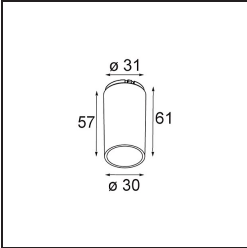

Date
Customer
Project
Type

*Tetrix Pinhole Recessed 62 1x IP55 LED 3000K Spot DE Black Matt*

**Specifications**

Material	13734183
Light Source Type	LED
LED Type	CITIZEN CLU7A3
LED technology	LED COB
CRI	Min. 90
Colour Temperature	3000K
Lifetime	L90B10 @50,000 Hours
Lamp Included	Yes
Number of Light Sources	1
CIE flux code	100 100 100 100 82
Binning (SDCM)	2
Light Direction	Down
Optic	Collimator
Measured beam angle (°)	14.0
Input Voltage	Constant Current Driver Required
Electrical Class	III
IP Rating	55
Glow wire rating (°C)	850
Indoor/Outdoor	Indoor
Application	Ceiling, Wall
Mounting	Recessed
Cut-out size (mm)	ø68 for Frame Recessed; ø89 for Frame Recessed TrimLess
Mounting depth (mm)	110.0
Adjustability	Not Applicable
Distance to Lighted Object (m)	0,1
Primary Colour & Primary Finish	Black, Matt
Gross weight (g)	148.0
Drive current (mA)	350      500
Min. forward voltage (Vf)	11,2      11,2
Max. forward voltage (Vf)	13,2      13,2
Connected load (W)	4,1      6,1
Luminous flux per lamp (lm)	353      474
Efficacy (lm/W)	86      78
Glare rating	1      1

---

Remark	<ul style="list-style-type: none"><li>• Tetrix Recessed Ring or Tube Surface not included</li><li>• This is not a complete product. Tetrix Recessed Ring or Tube Surface required.</li><li>• This is not a complete product. Tetrix Recessed Ring or Tube Surface required.</li></ul>
--------	---

---

**TM30 & CRI diagram**

**Light distribution & beam diagram**

**Optical Accessories**

**13515038** Snoot 32 White Matt  
**13515032** Snoot 32 Black Structure

**13515132** Honeycomb 33 Black Structure

**13515232** Light Cone 44 Black Structure  
**13515238** Light Cone 44 White Matt

**Installation Accessories**

**13510083** Ring Recessed 62 1x IP55 Black Matt  
**13510038** Ring Recessed 62 1x IP55 White Matt

**13515430** Ring Recessed Trimless 62 1x

**13515530** Concrete Kit 62 150x150 1x