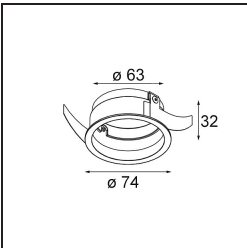

Date
Customer
Project
Type

*Tetrix Pinhole Recessed 62 1x IP55 LED 3000K Spot DE Black Matt*

**Specifications**

Material	13734183
Light Source Type	LED
LED Type	CITIZEN CLU7A3
LED technology	LED COB
CRI	Min. 90
Colour Temperature	3000K
Lifetime	L90B10 @50,000 Hours
Lamp Included	Yes
Number of Light Sources	1
CIE flux code	100 100 100 100 82
Binning (SDCM)	2
Light Direction	Down
Optic	Collimator
Measured beam angle (°)	14.0
Input Voltage	Constant Current Driver Required
Electrical Class	III
IP Rating	55
Glow wire rating (°C)	850
Indoor/Outdoor	Indoor
Application	Ceiling, Wall
Mounting	Recessed
Cut-out size (mm)	ø68 for Frame Recessed; ø89 for Frame Recessed TrimLess
Mounting depth (mm)	110.0
Adjustability	Not Applicable
Distance to Lighted Object (m)	0,1
Primary Colour & Primary Finish	Black, Matt
Gross weight (g)	148.0
Drive current (mA)	350      500
Min. forward voltage (Vf)	11,2      11,2
Max. forward voltage (Vf)	13,2      13,2
Connected load (W)	4,1      6,1
Luminous flux per lamp (lm)	353      474
Efficacy (lm/W)	86      78
Glare rating	1      1

---

Remark	<ul style="list-style-type: none"><li>• Tetrix Recessed Ring or Tube Surface not included</li><li>• This is not a complete product. Tetrix Recessed Ring or Tube Surface required.</li><li>• This is not a complete product. Tetrix Recessed Ring or Tube Surface required.</li></ul>
--------	---

---

**TM30 & CRI diagram**

**Light distribution & beam diagram**

**Optical Accessories**

**13515038** Snoot 32 White Matt  
**13515032** Snoot 32 Black Structure

**13515132** Honeycomb 33 Black Structure

**13515232** Light Cone 44 Black Structure  
**13515238** Light Cone 44 White Matt

**Installation Accessories**

**13510083** Ring Recessed 62 1x IP55 Black Matt  
**13510038** Ring Recessed 62 1x IP55 White Matt

**13515430** Ring Recessed Trimless 62 1x

**13515530** Concrete Kit 62 150x150 1x