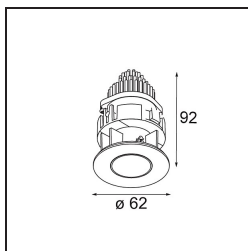

Date
Customer
Project
Type

Tetrix Pinhole Recessed 62 1x IP55 LED 3000K Spot DE White Matt

Specifications

Material	13734138
Light Source Type	LED
LED Type	CITIZEN CLU7A3
LED technology	LED COB
CRI	Min. 90
Colour Temperature	3000K
Lifetime	L90B10 @50,000 Hours
Lamp Included	Yes
Number of Light Sources	1
CIE flux code	100 100 100 100 82
Binning (SDCM)	2
Light Direction	Down
Optic	Collimator
Measured beam angle (°)	14.0
Input Voltage	Constant Current Driver Required
Electrical Class	III
IP Rating	55
Glow wire rating (°C)	850
Indoor/Outdoor	Indoor
Application	Ceiling, Wall
Mounting	Recessed
Cut-out size (mm)	ø68 for Frame Recessed; ø89 for Frame Recessed TrimLess
Mounting depth (mm)	110.0
Adjustability	Not Applicable
Distance to Lighted Object (m)	0,1
Primary Colour & Primary Finish	White, Matt
Gross weight (g)	148.0
Drive current (mA)	350 500
Min. forward voltage (Vf)	11,2 11,2
Max. forward voltage (Vf)	13,2 13,2
Connected load (W)	4,1 6,1
Luminous flux per lamp (lm)	353 474
Efficacy (lm/W)	86 78
Glare rating	1 1

A decisive light beam from a distinctive design. Tetrix Pinhole's widish rim adds a contrasting presence in black, or blends in nicely in white. Its deep-recessed light source minimises glare and makes small zones, coves or reading nooks even cosier. An IP55 rating makes Tetrix Pinhole ideal for wet and damp areas.

Remark	<ul style="list-style-type: none">• Tetrix Recessed Ring or Tube Surface not included• This is not a complete product. Tetrix Recessed Ring or Tube Surface required.• This is not a complete product. Tetrix Recessed Ring or Tube Surface required.
--------	---