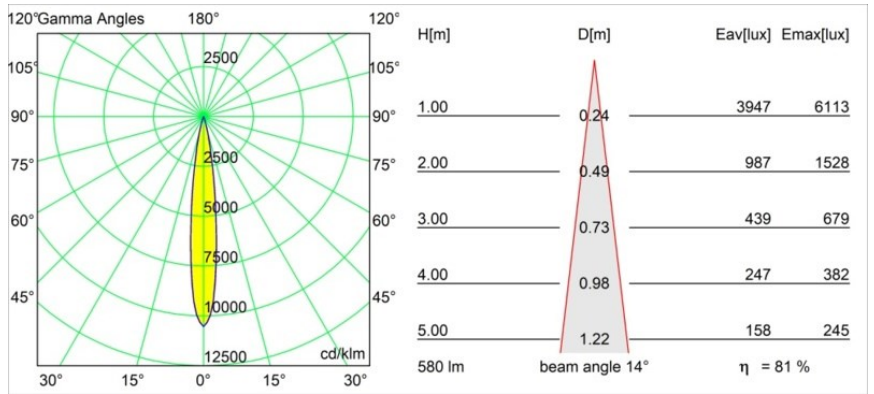

Light distribution & beam diagram