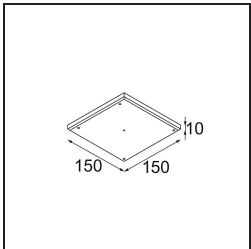

12292630 Gypsum Fibreboard 150x150

■ Kies een vereist accessoire