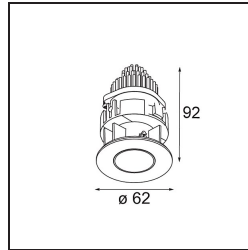

Date
Customer
Project
Type

Tetrix Pinhole Recessed 62 1x IP55 LED 2700K Spot DE Black Matt

Specifications

Material	13734083
Light Source Type	LED
LED Type	CITIZEN CLU7A3
LED technology	LED COB
CRI	Min. 90
Colour Temperature	2700K
Lifetime	L90B10 @50,000 Hours
Lamp Included	Yes
Number of Light Sources	1
CIE flux code	100 100 100 100 82
Binning (SDCM)	2
Light Direction	Down
Optic	Collimator
Measured beam angle (°)	14.0
Input Voltage	Constant Current Driver Required
Electrical Class	III
IP Rating	55
Glow wire rating (°C)	850
Indoor/Outdoor	Indoor
Application	Ceiling, Wall
Mounting	Recessed
Cut-out size (mm)	ø68 for Frame Recessed; ø89 for Frame Recessed TrimLess
Mounting depth (mm)	110.0
Adjustability	Not Applicable
Distance to Lighted Object (m)	0,1
Primary Colour & Primary Finish	Black, Matt
Gross weight (g)	148.0
Drive current (mA)	350 500
Min. forward voltage (Vf)	11,2 11,2
Max. forward voltage (Vf)	13,2 13,2
Connected load (W)	4,1 6,1
Luminous flux per lamp (lm)	333 448
Efficacy (lm/W)	81 73
Glare rating	1 1

A decisive light beam from a distinctive design. Tetrix Pinhole's wide rim adds a contrasting presence in black, or blends in nicely in white. Its deep-recessed light source minimises glare and makes small zones, coves or reading nooks even cosier. An IP55 rating makes Tetrix Pinhole ideal for wet and damp areas.

Remark

- Tetrix Recessed Ring or Tube Surface not included
 - This is not a complete product. Tetrix Recessed Ring or Tube Surface required.
 - This is not a complete product. Tetrix Recessed Ring or Tube Surface required.
-