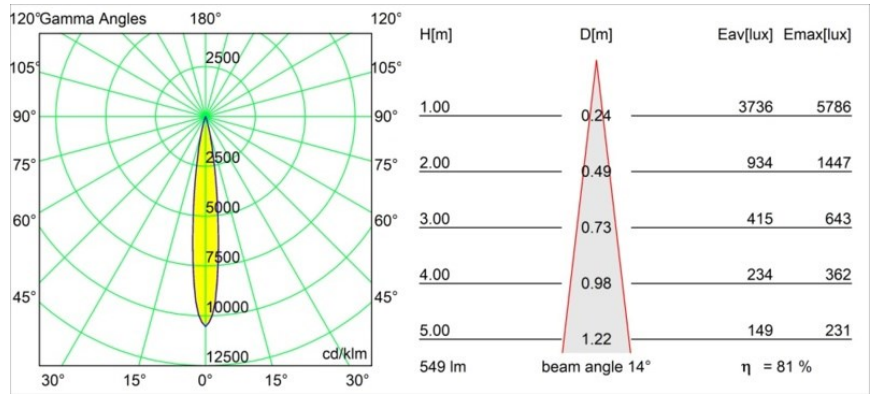

Light distribution & beam diagram