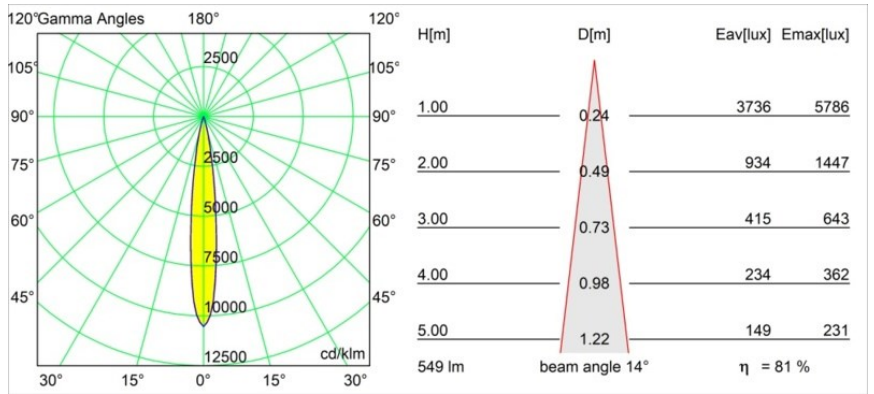

Light distribution & beam diagram