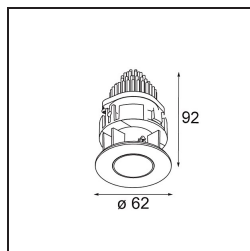

Date
Customer
Project
Type

Tetrix Pinhole Recessed 62 1x IP55 LED 2700K Spot DE White Matt

Specifications

Material	13734038
Light Source Type	LED
LED Type	CITIZEN CLU7A3
LED technology	LED COB
CRI	Min. 90
Colour Temperature	2700K
Lifetime	L90B10 @50,000 Hours
Lamp Included	Yes
Number of Light Sources	1
CIE flux code	100 100 100 100 82
Binning (SDCM)	2
Light Direction	Down
Optic	Collimator
Measured beam angle (°)	14.0
Input Voltage	Constant Current Driver Required
Electrical Class	III
IP Rating	55
Glow wire rating (°C)	850
Indoor/Outdoor	Indoor
Application	Ceiling, Wall
Mounting	Recessed
Cut-out size (mm)	ø68 for Frame Recessed; ø89 for Frame Recessed TrimLess
Mounting depth (mm)	110.0
Adjustability	Not Applicable
Distance to Lighted Object (m)	0,1
Primary Colour & Primary Finish	White, Matt
Gross weight (g)	148.0
Drive current (mA)	350 500
Min. forward voltage (Vf)	11,2 11,2
Max. forward voltage (Vf)	13,2 13,2
Connected load (W)	4,1 6,1
Luminous flux per lamp (lm)	333 448
Efficacy (lm/W)	81 73
Glare rating	1 1

A decisive light beam from a distinctive design. Tetrix Pinhole's widish rim adds a contrasting presence in black, or blends in nicely in white. Its deep-recessed light source minimises glare and makes small zones, coves or reading nooks even cosier. An IP55 rating makes Tetrix Pinhole ideal for wet and damp areas.

Remark	<ul style="list-style-type: none">• Tetrix Recessed Ring or Tube Surface not included• This is not a complete product. Tetrix Recessed Ring or Tube Surface required.• This is not a complete product. Tetrix Recessed Ring or Tube Surface required.
--------	---