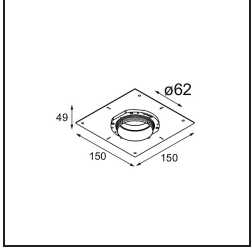

Date
Customer
Project
Type

Tetrix Pinhole Recessed 62 1x IP55 LED 1800-3000K WD Medium DE White Matt

Specifications

Material	13744038
Light Source Type	LED
LED Type	BRIDGELUX WARMDIM 8W
LED technology	LED COB
CRI	Min. 95
Colour Temperature	1800-3000K (Warm Dim)
Lifetime	L90B10 @50,000 Hours
Lamp Included	Yes
Number of Light Sources	1
CIE flux code	99 100 100 100 52
Binning (SDCM)	3
Light Direction	Down
Optic	Collimator
Measured beam angle (°)	24.0
Input Voltage	Constant Current Driver Required
Electrical Class	III
IP Rating	55
Glow wire rating (°C)	850
Indoor/Outdoor	Indoor
Application	Ceiling, Wall
Mounting	Recessed
Cut-out size (mm)	ø68 for Frame Recessed; ø89 for Frame Recessed TrimLess
Mounting depth (mm)	110.0
Adjustability	Not Applicable
Distance to Lighted Object (m)	0,1
Primary Colour & Primary Finish	White, Matt
Gross weight (g)	148.0
Drive current (mA)	250
Min. forward voltage (Vf)	29,5
Max. forward voltage (Vf)	35,8
Connected load (W)	8,3
Luminous flux per lamp (lm)	349
Efficacy (lm/W)	42
Glare rating	7

Remark	<ul style="list-style-type: none">• Tetrix Recessed Ring or Tube Surface not included• This is not a complete product. Tetrix Recessed Ring or Tube Surface required.• This is not a complete product. Tetrix Recessed Ring or Tube Surface required.
--------	---

TM30 & CRI diagram

Light distribution & beam diagram

Diagrams

Optical Accessories

13515038 Snoot 32 White Matt
13515032 Snoot 32 Black Structure

13515132 Honeycomb 33 Black Structure

13515232 Light Cone 44 Black Structure
13515238 Light Cone 44 White Matt

Installation Accessories

13510083 Ring Recessed 62 1x IP55 Black Matt
13510038 Ring Recessed 62 1x IP55 White Matt

13515430 Ring Recessed Trimless 62 1x

13515530 Concrete Kit 62 150x150 1x

13515630 Concrete Ring 62 Standard Installation Housing