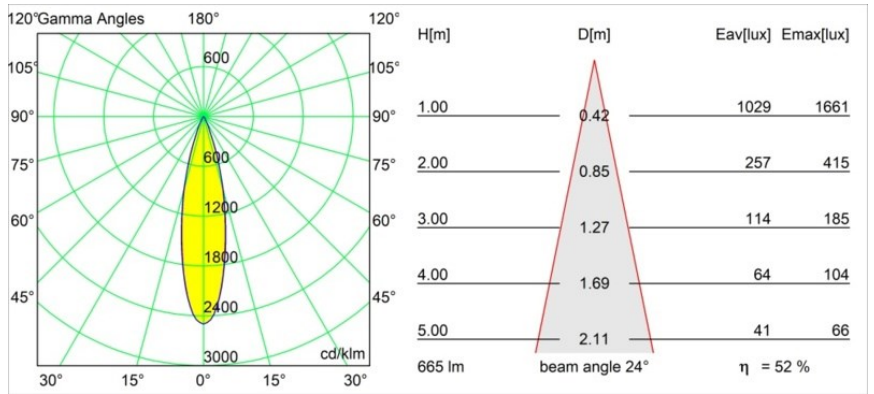

Light distribution & beam diagram