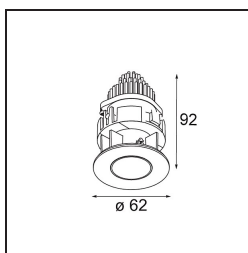

Date
Customer
Project
Type

Tetrix Pinhole Recessed 62 1x IP55 LED 1800-3000K WD Medium DE White Matt

Specifications

Material	13744038
Light Source Type	LED
LED Type	BRIDGELUX WARMDIM 8W
LED technology	LED COB
CRI	Min. 95
Colour Temperature	1800-3000K (Warm Dim)
Lifetime	L90B10 @50,000 Hours
Lamp Included	Yes
Number of Light Sources	1
CIE flux code	99 100 100 100 52
Binning (SDCM)	3
Light Direction	Down
Optic	Collimator
Measured beam angle (°)	24.0
Input Voltage	Constant Current Driver Required
Electrical Class	III
IP Rating	55
Glow wire rating (°C)	850
Indoor/Outdoor	Indoor
Application	Ceiling, Wall
Mounting	Recessed
Cut-out size (mm)	ø68 for Frame Recessed; ø89 for Frame Recessed TrimLess
Mounting depth (mm)	110.0
Adjustability	Not Applicable
Distance to Lighted Object (m)	0,1
Primary Colour & Primary Finish	White, Matt
Gross weight (g)	148.0
Drive current (mA)	250
Min. forward voltage (Vf)	29,5
Max. forward voltage (Vf)	35,8
Connected load (W)	8,3
Luminous flux per lamp (lm)	349
Efficacy (lm/W)	42
Glare rating	7

A decisive light beam from a distinctive design. Tetrix Pinhole's widish rim adds a contrasting presence in black, or blends in nicely in white. Its deep-recessed light source minimises glare and makes small zones, coves or reading nooks even cosier. An IP55 rating makes Tetrix Pinhole ideal for wet and damp areas.

Remark	<ul style="list-style-type: none">• Tetrix Recessed Ring or Tube Surface not included• This is not a complete product. Tetrix Recessed Ring or Tube Surface required.• This is not a complete product. Tetrix Recessed Ring or Tube Surface required.
--------	---