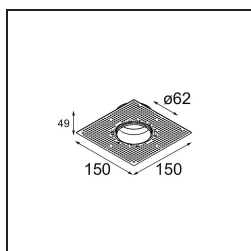

TM30 & CRI Diagrammen

Lichtspreiding & Stralingsdiagram

Diagrammen

Optische Accessoires

13515032 Snoot 32 Black Structure
13515038 Snoot 32 White Matt

13515132 Honeycomb 33 Black Structure

Installatie Accessoires

13510083 Ring Recessed 62 1x IP55 Black Matt
13510038 Ring Recessed 62 1x IP55 White Matt

13515430 Ring Recessed Trimless 62 1x

13515530 Concrete Kit 62 150x150 1x

13515630 Concrete Ring 62 Standard Installation Housing