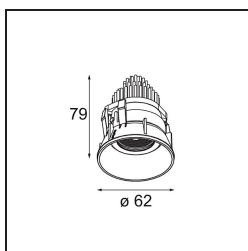

Specifications

Material	13733283
Light Source Type	LED
LED Type	CITIZEN CLU7A3
LED technology	LED COB
CRI	Min. 90
Colour Temperature	4000K
Lifetime	L90B10 @50,000 Hours
Lamp Included	Yes
Number of Light Sources	1
CIE flux code	99 100 100 100 99
Binning (SDCM)	2
Light Direction	Down
Optic	Collimator
Measured beam angle (°)	15.0
Input Voltage	Constant Current Driver Required
Electrical Class	III
IP Rating	55
Glow wire rating (°C)	850
Indoor/Outdoor	Indoor
Application	Ceiling, Wall
Mounting	Recessed
Cut-out size (mm)	ø68 for Frame Recessed; ø89 for Frame Recessed TrimLess
Mounting depth (mm)	110.0
Adjustability	H 355° V 25°
Distance to Lighted Object (m)	0,1
Primary Colour & Primary Finish	Black, Matt
Gross weight (g)	141.0
Drive current (mA)	350 500
Min. forward voltage (Vf)	11,2 11,2
Max. forward voltage (Vf)	13,2 13,2
Connected load (W)	4,1 6,1
Luminous flux per lamp (lm)	447 601
Efficacy (lm/W)	109 99
Glare rating	7 8

Remark	<ul style="list-style-type: none">• Tetrix Recessed Ring or Tube Surface not included• This is not a complete product. Tetrix Recessed Ring or Tube Surface required.• This is not a complete product. Tetrix Recessed Ring or Tube Surface required.
--------	---