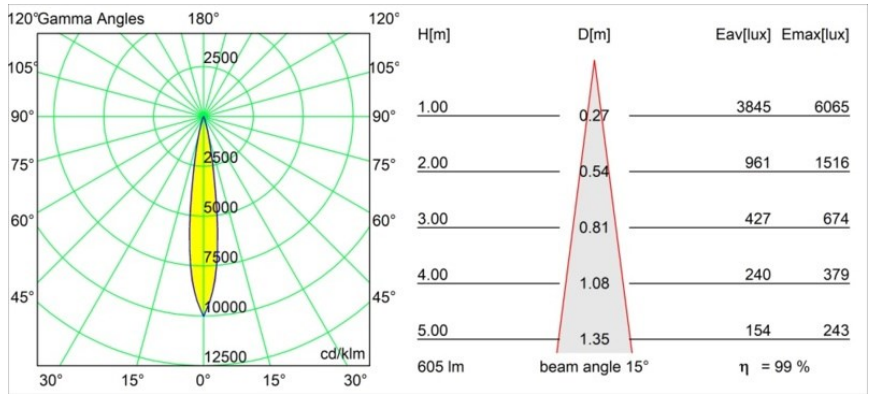

Light distribution & beam diagram