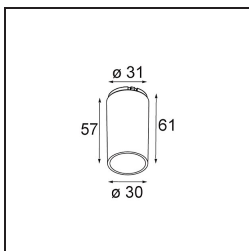

TM30 & CRI diagram

Light distribution & beam diagram

Diagrams

Accessorio Ottico

- 13515032** Snoot 32 Black Structure
- 13515038** Snoot 32 White Matt

- 13515132** Honeycomb 33 Black Structure

Accessori Installazione