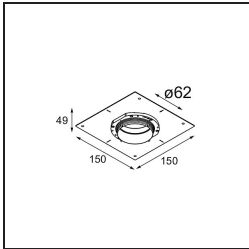

Specifications

Material	13743180
Light Source Type	LED
LED Type	BRIDGELUX WARMDIM 8W
LED technology	LED COB
CRI	Min. 95
Colour Temperature	1800-3000K (Warm Dim)
Lifetime	L90B10 @50,000 Hours
Lamp Included	Yes
Number of Light Sources	1
CIE flux code	95 100 100 100 94
Binning (SDCM)	3
Light Direction	Down
Optic	Collimator
Measured beam angle (°)	31.0
Input Voltage	Constant Current Driver Required
Electrical Class	III
IP Rating	55
Glow wire rating (°C)	850
Indoor/Outdoor	Indoor
Application	Ceiling, Wall
Mounting	Recessed
Cut-out size (mm)	ø68 for Frame Recessed; ø89 for Frame Recessed TrimLess
Mounting depth (mm)	110.0
Adjustability	H 355° V 25°
Distance to Lighted Object (m)	0,1
Primary Colour & Primary Finish	Black, Chrome
Gross weight (g)	141.0
Drive current (mA)	250
Min. forward voltage (Vf)	29,5
Max. forward voltage (Vf)	35,8
Connected load (W)	8,3
Luminous flux per lamp (lm)	624
Efficacy (lm/W)	75
Glare rating	20

Remark	<ul style="list-style-type: none">• Tetrix Recessed Ring or Tube Surface not included• This is not a complete product. Tetrix Recessed Ring or Tube Surface required.• This is not a complete product. Tetrix Recessed Ring or Tube Surface required.
--------	---

TM30 & CRI diagram

Light distribution & beam diagram

Diagrams

Optical Accessories

13515032 Snoot 32 Black Structure
13515038 Snoot 32 White Matt

13515132 Honeycomb 33 Black Structure

Installation Accessories

13510083 Ring Recessed 62 1x IP55 Black Matt
13510038 Ring Recessed 62 1x IP55 White Matt

13515430 Ring Recessed Trimless 62 1x

13515530 Concrete Kit 62 150x150 1x

13515630 Concrete Ring 62 Standard Installation Housing