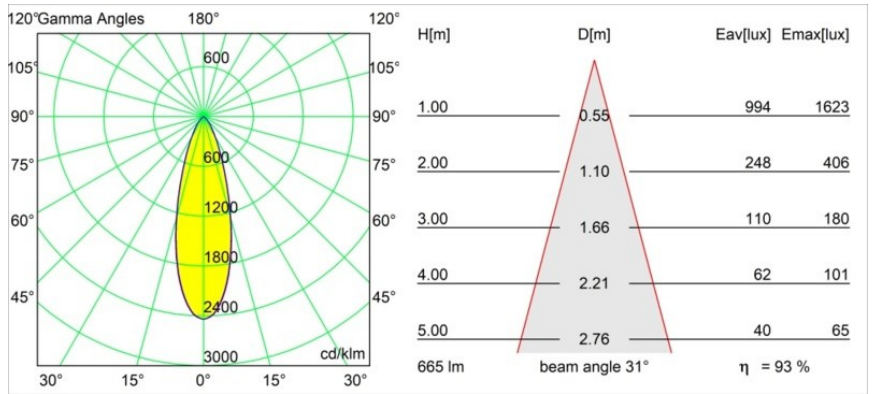

Light distribution & beam diagram