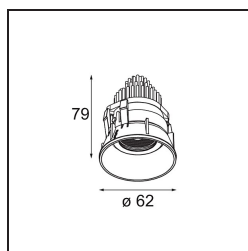

Specifications

Material	13743180
Light Source Type	LED
LED Type	BRIDGELUX WARMDIM 8W
LED technology	LED COB
CRI	Min. 95
Colour Temperature	1800-3000K (Warm Dim)
Lifetime	L90B10 @50,000 Hours
Lamp Included	Yes
Number of Light Sources	1
CIE flux code	95 100 100 100 94
Binning (SDCM)	3
Light Direction	Down
Optic	Collimator
Measured beam angle (°)	31.0
Input Voltage	Constant Current Driver Required
Electrical Class	III
IP Rating	55
Glow wire rating (°C)	850
Indoor/Outdoor	Indoor
Application	Ceiling, Wall
Mounting	Recessed
Cut-out size (mm)	ø68 for Frame Recessed; ø89 for Frame Recessed TrimLess
Mounting depth (mm)	110.0
Adjustability	H 355° V 25°
Distance to Lighted Object (m)	0,1
Primary Colour & Primary Finish	Black, Chrome
Gross weight (g)	141.0
Drive current (mA)	250
Min. forward voltage (Vf)	29,5
Max. forward voltage (Vf)	35,8
Connected load (W)	8,3
Luminous flux per lamp (lm)	624
Efficacy (lm/W)	75
Glare rating	20

Remark	<ul style="list-style-type: none">• Tetrix Recessed Ring or Tube Surface not included• This is not a complete product. Tetrix Recessed Ring or Tube Surface required.• This is not a complete product. Tetrix Recessed Ring or Tube Surface required.
--------	---