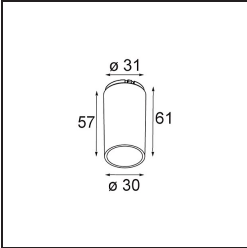

**Specifications**

Material	13733280
Light Source Type	LED
LED Type	CITIZEN CLU7A3
LED technology	LED COB
CRI	Min. 90
Colour Temperature	4000K
Lifetime	L90B10 @50,000 Hours
Lamp Included	Yes
Number of Light Sources	1
CIE flux code	99 100 100 100 100
Binning (SDCM)	2
Light Direction	Down
Optic	Collimator
Measured beam angle (°)	15.0
Input Voltage	Constant Current Driver Required
Electrical Class	III
IP Rating	55
Glow wire rating (°C)	850
Indoor/Outdoor	Indoor
Application	Ceiling, Wall
Mounting	Recessed
Cut-out size (mm)	ø68 for Frame Recessed; ø89 for Frame Recessed TrimLess
Mounting depth (mm)	110.0
Adjustability	H 355° V 25°
Distance to Lighted Object (m)	0,1
Primary Colour & Primary Finish	Black, Chrome
Gross weight (g)	141.0
Drive current (mA)	350      500
Min. forward voltage (Vf)	11,2      11,2
Max. forward voltage (Vf)	13,2      13,2
Connected load (W)	4,1      6,1
Luminous flux per lamp (lm)	450      605
Efficacy (lm/W)	110      99
Glare rating	8      9

---

Remark	<ul style="list-style-type: none"><li>• Tetrix Recessed Ring or Tube Surface not included</li><li>• This is not a complete product. Tetrix Recessed Ring or Tube Surface required.</li><li>• This is not a complete product. Tetrix Recessed Ring or Tube Surface required.</li></ul>
--------	---

---

**TM30 & CRI diagram**

**Light distribution & beam diagram**

Diagrams

**Optical Accessories**

**13515032** Snoot 32 Black Structure  
**13515038** Snoot 32 White Matt

**13515132** Honeycomb 33 Black Structure

**Installation Accessories**

**13510083** Ring Recessed 62 1x IP55 Black Matt  
**13510038** Ring Recessed 62 1x IP55 White Matt

**13515430** Ring Recessed Trimless 62 1x

**13515530** Concrete Kit 62 150x150 1x