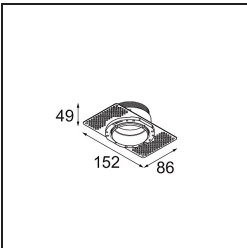

**Specifications**

Material	13733280
Light Source Type	LED
LED Type	CITIZEN CLU7A3
LED technology	LED COB
CRI	Min. 90
Colour Temperature	4000K
Lifetime	L90B10 @50,000 Hours
Lamp Included	Yes
Number of Light Sources	1
CIE flux code	99 100 100 100 100
Binning (SDCM)	2
Light Direction	Down
Optic	Collimator
Measured beam angle (°)	15.0
Input Voltage	Constant Current Driver Required
Electrical Class	III
IP Rating	55
Glow wire rating (°C)	850
Indoor/Outdoor	Indoor
Application	Ceiling, Wall
Mounting	Recessed
Cut-out size (mm)	ø68 for Frame Recessed; ø89 for Frame Recessed TrimLess
Mounting depth (mm)	110.0
Adjustability	H 355° V 25°
Distance to Lighted Object (m)	0,1
Primary Colour & Primary Finish	Black, Chrome
Gross weight (g)	141.0
Drive current (mA)	350      500
Min. forward voltage (Vf)	11,2      11,2
Max. forward voltage (Vf)	13,2      13,2
Connected load (W)	4,1      6,1
Luminous flux per lamp (lm)	450      605
Efficacy (lm/W)	110      99
Glare rating	8      9

---

Remark	<ul style="list-style-type: none"><li>• Tetrix Recessed Ring or Tube Surface not included</li><li>• This is not a complete product. Tetrix Recessed Ring or Tube Surface required.</li><li>• This is not a complete product. Tetrix Recessed Ring or Tube Surface required.</li></ul>
--------	---

---

**TM30 & CRI diagram**

**Light distribution & beam diagram**

Diagrams

**Optical Accessories**

**13515032** Snoot 32 Black Structure  
**13515038** Snoot 32 White Matt

**13515132** Honeycomb 33 Black Structure

**Installation Accessories**

**13510083** Ring Recessed 62 1x IP55 Black Matt  
**13510038** Ring Recessed 62 1x IP55 White Matt

**13515430** Ring Recessed Trimless 62 1x

**13515530** Concrete Kit 62 150x150 1x