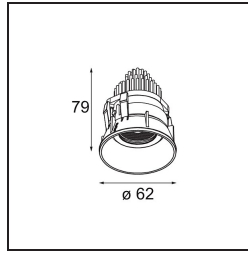

**Specifications**

Material	13733280
Light Source Type	LED
LED Type	CITIZEN CLU7A3
LED technology	LED COB
CRI	Min. 90
Colour Temperature	4000K
Lifetime	L90B10 @50,000 Hours
Lamp Included	Yes
Number of Light Sources	1
CIE flux code	99 100 100 100 100
Binning (SDCM)	2
Light Direction	Down
Optic	Collimator
Measured beam angle (°)	15.0
Input Voltage	Constant Current Driver Required
Electrical Class	III
IP Rating	55
Glow wire rating (°C)	850
Indoor/Outdoor	Indoor
Application	Ceiling, Wall
Mounting	Recessed
Cut-out size (mm)	ø68 for Frame Recessed; ø89 for Frame Recessed TrimLess
Mounting depth (mm)	110.0
Adjustability	H 355° V 25°
Distance to Lighted Object (m)	0,1
Primary Colour & Primary Finish	Black, Chrome
Gross weight (g)	141.0
Drive current (mA)	350      500
Min. forward voltage (Vf)	11,2      11,2
Max. forward voltage (Vf)	13,2      13,2
Connected load (W)	4,1      6,1
Luminous flux per lamp (lm)	450      605
Efficacy (lm/W)	110      99
Glare rating	8      9

---

Remark	<ul style="list-style-type: none"><li>• Tetrix Recessed Ring or Tube Surface not included</li><li>• This is not a complete product. Tetrix Recessed Ring or Tube Surface required.</li><li>• This is not a complete product. Tetrix Recessed Ring or Tube Surface required.</li></ul>
--------	---