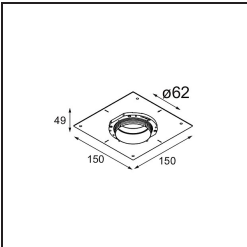

13515530 Concrete Kit 62 150x150 1x