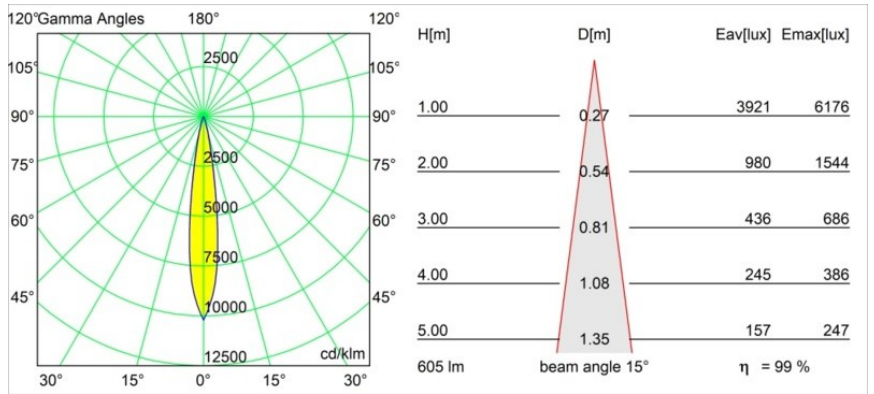

Light distribution & beam diagram