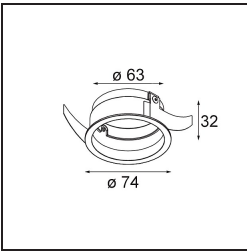

Installation Accessories

13510083 Ring Recessed 62 1x IP55 Black Matt
13510038 Ring Recessed 62 1x IP55 White Matt