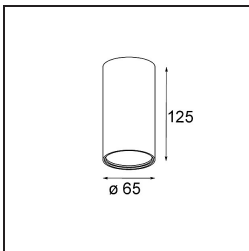

---

**TM30 & CRI diagram**

**Light distribution & beam diagram**

Diagrams

**Accessorio Ottico**

- 13515032** Snoot 32 Black Structure
- 13515038** Snoot 32 White Matt

- 13515132** Honeycomb 33 Black Structure

**Accessori Installazione**

- 13510083** Ring Recessed 62 1x IP55 Black Matt
- 13510038** Ring Recessed 62 1x IP55 White Matt

- 13515430** Ring Recessed Trimless 62 1x

- 13515530** Concrete Kit 62 150x150 1x

**13515630** Concrete Ring 62 Standard Installation Housing

**12293230** Plaster Kit Trimless 150x150 - 62 1x

**11624030** Installation Housing 140x250x100x210

**12292630** Gypsum Fibreboard 150x150

**13515738** Tetrix Tube Surface 65 125 1x DE White Matt