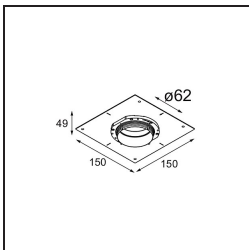

---

**TM30 & CRI diagram**

**Light distribution & beam diagram**

Diagrams

**Accessorio Ottico**

- 13515032** Snoot 32 Black Structure
- 13515038** Snoot 32 White Matt

- 13515132** Honeycomb 33 Black Structure

**Accessori Installazione**

- 13510083** Ring Recessed 62 1x IP55 Black Matt
- 13510038** Ring Recessed 62 1x IP55 White Matt

- 13515430** Ring Recessed Trimless 62 1x

- 13515530** Concrete Kit 62 150x150 1x