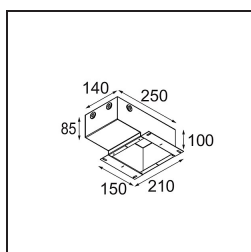

11624030 Installation Housing 140x250x100x210