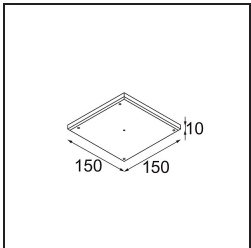

TM30 & CRI diagram

Light distribution & beam diagram

Diagrams

Accesorios Opticos

13515032 Snoot 32 Black Structure
13515038 Snoot 32 White Matt

13515132 Honeycomb 33 Black Structure

Accesorios Instalación

13510083 Ring Recessed 62 1x IP55 Black Matt
13510038 Ring Recessed 62 1x IP55 White Matt

13515430 Ring Recessed Trimless 62 1x

13515530 Concrete Kit 62 150x150 1x

13515630 Concrete Ring 62 Standard Installation Housing

12293230 Plaster Kit Trimless 150x150 - 62 1x

11624030 Installation Housing 140x250x100x210