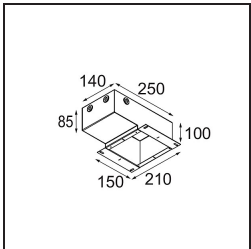

TM30 & CRI diagram

Light distribution & beam diagram

Diagrams

Accesorios Opticos

13515032 Snoot 32 Black Structure
13515038 Snoot 32 White Matt

13515132 Honeycomb 33 Black Structure

Accesorios Instalación

13510083 Ring Recessed 62 1x IP55 Black Matt
13510038 Ring Recessed 62 1x IP55 White Matt

13515430 Ring Recessed Trimless 62 1x

13515530 Concrete Kit 62 150x150 1x

13515630 Concrete Ring 62 Standard Installation Housing

12293230 Plaster Kit Trimless 150x150 - 62 1x

11624030 Installation Housing 140x250x100x210