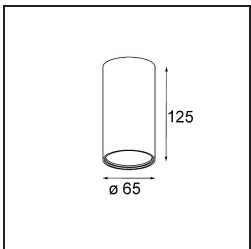

13515738 Tetrix Tube Surface 65 125 1x DE White Matt

13515783 Tetrix Tube Surface 65 125 1x DE Black Matt

Choose a required accessory