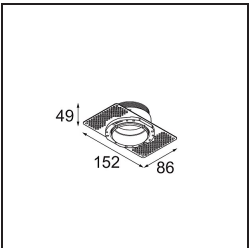

Specifications

Material	13743083
Light Source Type	LED
LED Type	BRIDGELUX WARMDIM 8W
LED technology	LED COB
CRI	Min. 95
Colour Temperature	1800-3000K (Warm Dim)
Lifetime	L90B10 @50,000 Hours
Lamp Included	Yes
Number of Light Sources	1
CIE flux code	94 100 100 100 89
Binning (SDCM)	3
Light Direction	Down
Optic	Collimator
Measured beam angle (°)	50.0
Input Voltage	Constant Current Driver Required
Electrical Class	III
IP Rating	55
Glow wire rating (°C)	850
Indoor/Outdoor	Indoor
Application	Ceiling, Wall
Mounting	Recessed
Cut-out size (mm)	ø68 for Frame Recessed; ø89 for Frame Recessed TrimLess
Mounting depth (mm)	110.0
Adjustability	H 355° V 25°
Distance to Lighted Object (m)	0,1
Primary Colour & Primary Finish	Black, Matt
Gross weight (g)	141.0
Drive current (mA)	250
Min. forward voltage (Vf)	29,5
Max. forward voltage (Vf)	35,8
Connected load (W)	8,3
Luminous flux per lamp (lm)	594
Efficacy (lm/W)	72
Glare rating	23

Remark	<ul style="list-style-type: none">• Tetrix Recessed Ring or Tube Surface not included• This is not a complete product. Tetrix Recessed Ring or Tube Surface required.• This is not a complete product. Tetrix Recessed Ring or Tube Surface required.
--------	---

TM30 & CRI diagram

Light distribution & beam diagram

Diagrams

Optical Accessories

- 13515032** Snoot 32 Black Structure
- 13515038** Snoot 32 White Matt

- 13515132** Honeycomb 33 Black Structure

Installation Accessories

- 13510083** Ring Recessed 62 1x IP55 Black Matt
- 13510038** Ring Recessed 62 1x IP55 White Matt

- 13515430** Ring Recessed Trimless 62 1x

- 13515530** Concrete Kit 62 150x150 1x

13515630 Concrete Ring 62 Standard Installation Housing