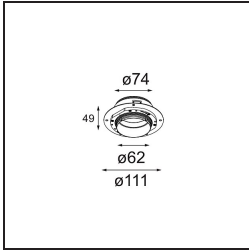

Specifications

Material	13743083
Light Source Type	LED
LED Type	BRIDGELUX WARMDIM 8W
LED technology	LED COB
CRI	Min. 95
Colour Temperature	1800-3000K (Warm Dim)
Lifetime	L90B10 @50,000 Hours
Lamp Included	Yes
Number of Light Sources	1
CIE flux code	94 100 100 100 89
Binning (SDCM)	3
Light Direction	Down
Optic	Collimator
Measured beam angle (°)	50.0
Input Voltage	Constant Current Driver Required
Electrical Class	III
IP Rating	55
Glow wire rating (°C)	850
Indoor/Outdoor	Indoor
Application	Ceiling, Wall
Mounting	Recessed
Cut-out size (mm)	ø68 for Frame Recessed; ø89 for Frame Recessed TrimLess
Mounting depth (mm)	110.0
Adjustability	H 355° V 25°
Distance to Lighted Object (m)	0,1
Primary Colour & Primary Finish	Black, Matt
Gross weight (g)	141.0
Drive current (mA)	250
Min. forward voltage (Vf)	29,5
Max. forward voltage (Vf)	35,8
Connected load (W)	8,3
Luminous flux per lamp (lm)	594
Efficacy (lm/W)	72
Glare rating	23

Remark	<ul style="list-style-type: none">• Tetrix Recessed Ring or Tube Surface not included• This is not a complete product. Tetrix Recessed Ring or Tube Surface required.• This is not a complete product. Tetrix Recessed Ring or Tube Surface required.
--------	---

TM30 & CRI diagram

Light distribution & beam diagram

Diagrams

Optical Accessories

- 13515032** Snoot 32 Black Structure
- 13515038** Snoot 32 White Matt

- 13515132** Honeycomb 33 Black Structure

Installation Accessories

- 13510083** Ring Recessed 62 1x IP55 Black Matt
- 13510038** Ring Recessed 62 1x IP55 White Matt

- 13515430** Ring Recessed Trimless 62 1x

- 13515530** Concrete Kit 62 150x150 1x

13515630 Concrete Ring 62 Standard Installation Housing