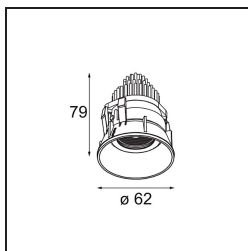

Specifications

Material	13743083
Light Source Type	LED
LED Type	BRIDGELUX WARMDIM 8W
LED technology	LED COB
CRI	Min. 95
Colour Temperature	1800-3000K (Warm Dim)
Lifetime	L90B10 @50,000 Hours
Lamp Included	Yes
Number of Light Sources	1
CIE flux code	94 100 100 100 89
Binning (SDCM)	3
Light Direction	Down
Optic	Collimator
Measured beam angle (°)	50.0
Input Voltage	Constant Current Driver Required
Electrical Class	III
IP Rating	55
Glow wire rating (°C)	850
Indoor/Outdoor	Indoor
Application	Ceiling, Wall
Mounting	Recessed
Cut-out size (mm)	ø68 for Frame Recessed; ø89 for Frame Recessed TrimLess
Mounting depth (mm)	110.0
Adjustability	H 355° V 25°
Distance to Lighted Object (m)	0,1
Primary Colour & Primary Finish	Black, Matt
Gross weight (g)	141.0
Drive current (mA)	250
Min. forward voltage (Vf)	29,5
Max. forward voltage (Vf)	35,8
Connected load (W)	8,3
Luminous flux per lamp (lm)	594
Efficacy (lm/W)	72
Glare rating	23

Remark	<ul style="list-style-type: none">• Tetrix Recessed Ring or Tube Surface not included• This is not a complete product. Tetrix Recessed Ring or Tube Surface required.• This is not a complete product. Tetrix Recessed Ring or Tube Surface required.
--------	---