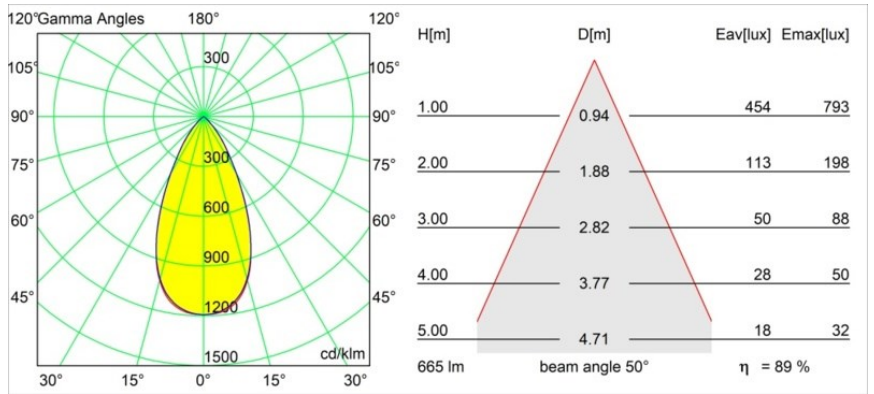

Light distribution & beam diagram