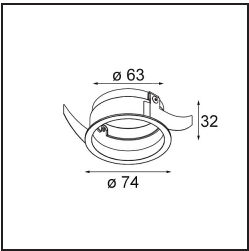

Specifications

Material	13743083
Light Source Type	LED
LED Type	BRIDGELUX WARMDIM 8W
LED technology	LED COB
CRI	Min. 95
Colour Temperature	1800-3000K (Warm Dim)
Lifetime	L90B10 @50,000 Hours
Lamp Included	Yes
Number of Light Sources	1
CIE flux code	94 100 100 100 89
Binning (SDCM)	3
Light Direction	Down
Optic	Collimator
Measured beam angle (°)	50.0
Input Voltage	Constant Current Driver Required
Electrical Class	III
IP Rating	55
Glow wire rating (°C)	850
Indoor/Outdoor	Indoor
Application	Ceiling, Wall
Mounting	Recessed
Cut-out size (mm)	ø68 for Frame Recessed; ø89 for Frame Recessed TrimLess
Mounting depth (mm)	110.0
Adjustability	H 355° V 25°
Distance to Lighted Object (m)	0,1
Primary Colour & Primary Finish	Black, Matt
Gross weight (g)	141.0
Drive current (mA)	250
Min. forward voltage (Vf)	29,5
Max. forward voltage (Vf)	35,8
Connected load (W)	8,3
Luminous flux per lamp (lm)	594
Efficacy (lm/W)	72
Glare rating	23

Remark	<ul style="list-style-type: none">• Tetrix Recessed Ring or Tube Surface not included• This is not a complete product. Tetrix Recessed Ring or Tube Surface required.• This is not a complete product. Tetrix Recessed Ring or Tube Surface required.
--------	---

TM30 & CRI diagram

Light distribution & beam diagram

Diagrams

Optical Accessories

- 13515032** Snoot 32 Black Structure
- 13515038** Snoot 32 White Matt

- 13515132** Honeycomb 33 Black Structure

Installation Accessories

- 13510083** Ring Recessed 62 1x IP55 Black Matt
- 13510038** Ring Recessed 62 1x IP55 White Matt

- 13515430** Ring Recessed Trimless 62 1x

- 13515530** Concrete Kit 62 150x150 1x

13515630 Concrete Ring 62 Standard Installation Housing