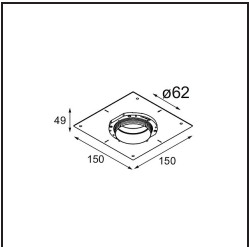

Specifications

Material	13743083
Light Source Type	LED
LED Type	BRIDGELUX WARMDIM 8W
LED technology	LED COB
CRI	Min. 95
Colour Temperature	1800-3000K (Warm Dim)
Lifetime	L90B10 @50,000 Hours
Lamp Included	Yes
Number of Light Sources	1
CIE flux code	94 100 100 100 89
Binning (SDCM)	3
Light Direction	Down
Optic	Collimator
Measured beam angle (°)	50.0
Input Voltage	Constant Current Driver Required
Electrical Class	III
IP Rating	55
Glow wire rating (°C)	850
Indoor/Outdoor	Indoor
Application	Ceiling, Wall
Mounting	Recessed
Cut-out size (mm)	ø68 for Frame Recessed; ø89 for Frame Recessed TrimLess
Mounting depth (mm)	110.0
Adjustability	H 355° V 25°
Distance to Lighted Object (m)	0,1
Primary Colour & Primary Finish	Black, Matt
Gross weight (g)	141.0
Drive current (mA)	250
Min. forward voltage (Vf)	29,5
Max. forward voltage (Vf)	35,8
Connected load (W)	8,3
Luminous flux per lamp (lm)	594
Efficacy (lm/W)	72
Glare rating	23

Remark	<ul style="list-style-type: none">• Tetrix Recessed Ring or Tube Surface not included• This is not a complete product. Tetrix Recessed Ring or Tube Surface required.• This is not a complete product. Tetrix Recessed Ring or Tube Surface required.
--------	---

TM30 & CRI diagram

Light distribution & beam diagram

Diagrams

Optical Accessories

- 13515032** Snoot 32 Black Structure
- 13515038** Snoot 32 White Matt

- 13515132** Honeycomb 33 Black Structure

Installation Accessories

- 13510083** Ring Recessed 62 1x IP55 Black Matt
- 13510038** Ring Recessed 62 1x IP55 White Matt

- 13515430** Ring Recessed Trimless 62 1x

- 13515530** Concrete Kit 62 150x150 1x

13515630 Concrete Ring 62 Standard Installation Housing