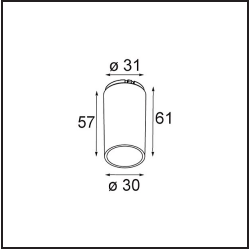

Specifications

Material	13743083
Light Source Type	LED
LED Type	BRIDGELUX WARMDIM 8W
LED technology	LED COB
CRI	Min. 95
Colour Temperature	1800-3000K (Warm Dim)
Lifetime	L90B10 @50,000 Hours
Lamp Included	Yes
Number of Light Sources	1
CIE flux code	94 100 100 100 89
Binning (SDCM)	3
Light Direction	Down
Optic	Collimator
Measured beam angle (°)	50.0
Input Voltage	Constant Current Driver Required
Electrical Class	III
IP Rating	55
Glow wire rating (°C)	850
Indoor/Outdoor	Indoor
Application	Ceiling, Wall
Mounting	Recessed
Cut-out size (mm)	ø68 for Frame Recessed; ø89 for Frame Recessed TrimLess
Mounting depth (mm)	110.0
Adjustability	H 355° V 25°
Distance to Lighted Object (m)	0,1
Primary Colour & Primary Finish	Black, Matt
Gross weight (g)	141.0
Drive current (mA)	250
Min. forward voltage (Vf)	29,5
Max. forward voltage (Vf)	35,8
Connected load (W)	8,3
Luminous flux per lamp (lm)	594
Efficacy (lm/W)	72
Glare rating	23

Remark	<ul style="list-style-type: none">• Tetrix Recessed Ring or Tube Surface not included• This is not a complete product. Tetrix Recessed Ring or Tube Surface required.• This is not a complete product. Tetrix Recessed Ring or Tube Surface required.
--------	---

TM30 & CRI diagram

Light distribution & beam diagram

Diagrams

Optical Accessories

- 13515032** Snoot 32 Black Structure
- 13515038** Snoot 32 White Matt

- 13515132** Honeycomb 33 Black Structure

Installation Accessories

- 13510083** Ring Recessed 62 1x IP55 Black Matt
- 13510038** Ring Recessed 62 1x IP55 White Matt

- 13515430** Ring Recessed Trimless 62 1x

- 13515530** Concrete Kit 62 150x150 1x

13515630 Concrete Ring 62 Standard Installation Housing