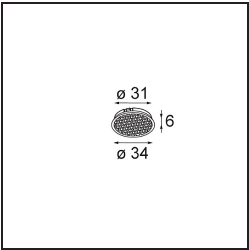

Specifications

Material	13743083
Light Source Type	LED
LED Type	BRIDGELUX WARMDIM 8W
LED technology	LED COB
CRI	Min. 95
Colour Temperature	1800-3000K (Warm Dim)
Lifetime	L90B10 @50,000 Hours
Lamp Included	Yes
Number of Light Sources	1
CIE flux code	94 100 100 100 89
Binning (SDCM)	3
Light Direction	Down
Optic	Collimator
Measured beam angle (°)	50.0
Input Voltage	Constant Current Driver Required
Electrical Class	III
IP Rating	55
Glow wire rating (°C)	850
Indoor/Outdoor	Indoor
Application	Ceiling, Wall
Mounting	Recessed
Cut-out size (mm)	ø68 for Frame Recessed; ø89 for Frame Recessed TrimLess
Mounting depth (mm)	110.0
Adjustability	H 355° V 25°
Distance to Lighted Object (m)	0,1
Primary Colour & Primary Finish	Black, Matt
Gross weight (g)	141.0
Drive current (mA)	250
Min. forward voltage (Vf)	29,5
Max. forward voltage (Vf)	35,8
Connected load (W)	8,3
Luminous flux per lamp (lm)	594
Efficacy (lm/W)	72
Glare rating	23

Remark	<ul style="list-style-type: none">• Tetrix Recessed Ring or Tube Surface not included• This is not a complete product. Tetrix Recessed Ring or Tube Surface required.• This is not a complete product. Tetrix Recessed Ring or Tube Surface required.
--------	---

TM30 & CRI diagram

Light distribution & beam diagram

Diagrams

Optical Accessories

- 13515032** Snoot 32 Black Structure
- 13515038** Snoot 32 White Matt

- 13515132** Honeycomb 33 Black Structure

Installation Accessories

- 13510083** Ring Recessed 62 1x IP55 Black Matt
- 13510038** Ring Recessed 62 1x IP55 White Matt

- 13515430** Ring Recessed Trimless 62 1x

- 13515530** Concrete Kit 62 150x150 1x

13515630 Concrete Ring 62 Standard Installation Housing