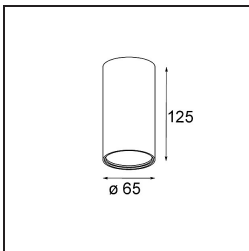

13515738 Tetrix Tube Surface 65 125 1x DE White Matt

13515783 Tetrix Tube Surface 65 125 1x DE Black Matt

Choose a required accessory