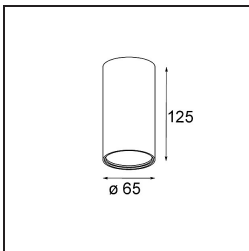

13515738 Tetrix Tube Surface 65 125 1x DE White Matt

13515783 Tetrix Tube Surface 65 125 1x DE Black Matt

■ Kies een vereist accessoire