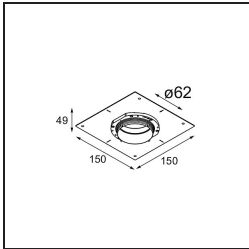

Specifications

Material	13733238
Light Source Type	LED
LED Type	CITIZEN CLU7A3
LED technology	LED COB
CRI	Min. 90
Colour Temperature	4000K
Lifetime	L90B10 @50,000 Hours
Lamp Included	Yes
Number of Light Sources	1
CIE flux code	97 99 100 100 100
Binning (SDCM)	2
Light Direction	Down
Optic	Collimator
Measured beam angle (°)	15.0
Input Voltage	Constant Current Driver Required
Electrical Class	III
IP Rating	55
Glow wire rating (°C)	850
Indoor/Outdoor	Indoor
Application	Ceiling, Wall
Mounting	Recessed
Cut-out size (mm)	ø68 for Frame Recessed; ø89 for Frame Recessed TrimLess
Mounting depth (mm)	110.0
Adjustability	H 355° V 25°
Distance to Lighted Object (m)	0,1
Primary Colour & Primary Finish	White, Matt
Gross weight (g)	141.0
Drive current (mA)	350 500
Min. forward voltage (Vf)	11,2 11,2
Max. forward voltage (Vf)	13,2 13,2
Connected load (W)	4,1 6,1
Luminous flux per lamp (lm)	450 605
Efficacy (lm/W)	110 99
Glare rating	14 15

Remark	<ul style="list-style-type: none">• Tetrix Recessed Ring or Tube Surface not included• This is not a complete product. Tetrix Recessed Ring or Tube Surface required.• This is not a complete product. Tetrix Recessed Ring or Tube Surface required.
--------	---

TM30 & CRI diagram

Light distribution & beam diagram

Optical Accessories

13515032 Snoot 32 Black Structure
13515038 Snoot 32 White Matt

13515132 Honeycomb 33 Black Structure

Installation Accessories

13510083 Ring Recessed 62 1x IP55 Black Matt
13510038 Ring Recessed 62 1x IP55 White Matt

13515430 Ring Recessed Trimless 62 1x

13515530 Concrete Kit 62 150x150 1x

13515630 Concrete Ring 62 Standard Installation Housing

12293230 Plaster Kit Trimless 150x150 - 62 1x

11624030 Installation Housing 140x250x100x210