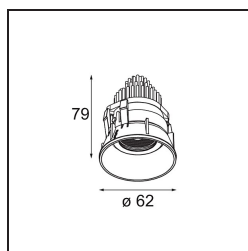

Specifications

Material	13733238
Light Source Type	LED
LED Type	CITIZEN CLU7A3
LED technology	LED COB
CRI	Min. 90
Colour Temperature	4000K
Lifetime	L90B10 @50,000 Hours
Lamp Included	Yes
Number of Light Sources	1
CIE flux code	97 99 100 100 100
Binning (SDCM)	2
Light Direction	Down
Optic	Collimator
Measured beam angle (°)	15.0
Input Voltage	Constant Current Driver Required
Electrical Class	III
IP Rating	55
Glow wire rating (°C)	850
Indoor/Outdoor	Indoor
Application	Ceiling, Wall
Mounting	Recessed
Cut-out size (mm)	ø68 for Frame Recessed; ø89 for Frame Recessed TrimLess
Mounting depth (mm)	110.0
Adjustability	H 355° V 25°
Distance to Lighted Object (m)	0,1
Primary Colour & Primary Finish	White, Matt
Gross weight (g)	141.0
Drive current (mA)	350 500
Min. forward voltage (Vf)	11,2 11,2
Max. forward voltage (Vf)	13,2 13,2
Connected load (W)	4,1 6,1
Luminous flux per lamp (lm)	450 605
Efficacy (lm/W)	110 99
Glare rating	14 15

Remark	<ul style="list-style-type: none">• Tetrix Recessed Ring or Tube Surface not included• This is not a complete product. Tetrix Recessed Ring or Tube Surface required.• This is not a complete product. Tetrix Recessed Ring or Tube Surface required.
--------	---