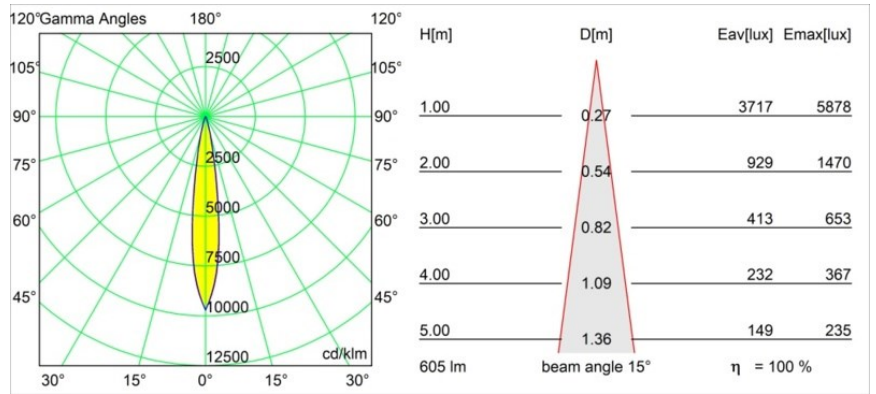

Light distribution & beam diagram