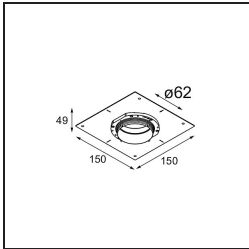

---

**TM30 & CRI diagram**

**Light distribution & beam diagram**

Diagrams

**Accessorio Ottico**

- 13515032** Snoot 32 Black Structure
- 13515038** Snoot 32 White Matt

- 13515132** Honeycomb 33 Black Structure

**Accessori Installazione**

- 13510083** Ring Recessed 62 1x IP55 Black Matt
- 13510038** Ring Recessed 62 1x IP55 White Matt

- 13515430** Ring Recessed Trimless 62 1x

- 13515530** Concrete Kit 62 150x150 1x