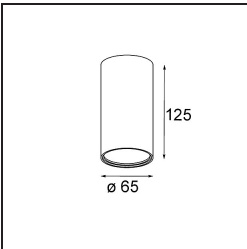

**Accessori Installazione**

- 13510083** Ring Recessed 62 1x IP55 Black Matt
- 13510038** Ring Recessed 62 1x IP55 White Matt

- 13515430** Ring Recessed Trimless 62 1x

- 13515530** Concrete Kit 62 150x150 1x

**13515630** Concrete Ring 62 Standard Installation Housing

**12293230** Plaster Kit Trimless 150x150 - 62 1x

**11624030** Installation Housing 140x250x100x210

**12292630** Gypsum Fibreboard 150x150

**13515738** Tetrix Tube Surface 65 125 1x DE White Matt