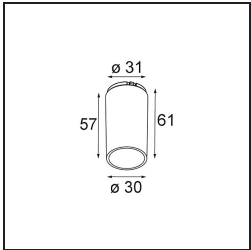

Specifications

Material	13743038
Light Source Type	LED
LED Type	BRIDGELUX WARMDIM 8W
LED technology	LED COB
CRI	Min. 95
Colour Temperature	1800-3000K (Warm Dim)
Lifetime	L90B10 @50,000 Hours
Lamp Included	Yes
Number of Light Sources	1
CIE flux code	89 98 100 100 98
Binning (SDCM)	3
Light Direction	Down
Optic	Collimator
Measured beam angle (°)	50.0
Input Voltage	Constant Current Driver Required
Electrical Class	III
IP Rating	55
Glow wire rating (°C)	850
Indoor/Outdoor	Indoor
Application	Ceiling, Wall
Mounting	Recessed
Cut-out size (mm)	ø68 for Frame Recessed; ø89 for Frame Recessed TrimLess
Mounting depth (mm)	110.0
Adjustability	H 355° V 25°
Distance to Lighted Object (m)	0,1
Primary Colour & Primary Finish	White, Matt
Gross weight (g)	141.0
Drive current (mA)	250
Min. forward voltage (Vf)	29,5
Max. forward voltage (Vf)	35,8
Connected load (W)	8,3
Luminous flux per lamp (lm)	651
Efficacy (lm/W)	78
Glare rating	25

Remark	<ul style="list-style-type: none">• Tetrix Recessed Ring or Tube Surface not included• This is not a complete product. Tetrix Recessed Ring or Tube Surface required.• This is not a complete product. Tetrix Recessed Ring or Tube Surface required.
--------	---

TM30 & CRI diagram

Light distribution & beam diagram

Diagrams

Optical Accessories

13515032 Snoot 32 Black Structure
13515038 Snoot 32 White Matt

13515132 Honeycomb 33 Black Structure

Installation Accessories

13510083 Ring Recessed 62 1x IP55 Black Matt
13510038 Ring Recessed 62 1x IP55 White Matt

13515430 Ring Recessed Trimless 62 1x

13515530 Concrete Kit 62 150x150 1x

13515630 Concrete Ring 62 Standard Installation Housing