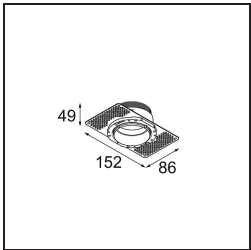

Specifications

Material	13743038
Light Source Type	LED
LED Type	BRIDGELUX WARMDIM 8W
LED technology	LED COB
CRI	Min. 95
Colour Temperature	1800-3000K (Warm Dim)
Lifetime	L90B10 @50,000 Hours
Lamp Included	Yes
Number of Light Sources	1
CIE flux code	89 98 100 100 98
Binning (SDCM)	3
Light Direction	Down
Optic	Collimator
Measured beam angle (°)	50.0
Input Voltage	Constant Current Driver Required
Electrical Class	III
IP Rating	55
Glow wire rating (°C)	850
Indoor/Outdoor	Indoor
Application	Ceiling, Wall
Mounting	Recessed
Cut-out size (mm)	ø68 for Frame Recessed; ø89 for Frame Recessed TrimLess
Mounting depth (mm)	110.0
Adjustability	H 355° V 25°
Distance to Lighted Object (m)	0,1
Primary Colour & Primary Finish	White, Matt
Gross weight (g)	141.0
Drive current (mA)	250
Min. forward voltage (Vf)	29,5
Max. forward voltage (Vf)	35,8
Connected load (W)	8,3
Luminous flux per lamp (lm)	651
Efficacy (lm/W)	78
Glare rating	25

Remark	<ul style="list-style-type: none">• Tetrix Recessed Ring or Tube Surface not included• This is not a complete product. Tetrix Recessed Ring or Tube Surface required.• This is not a complete product. Tetrix Recessed Ring or Tube Surface required.
--------	---

TM30 & CRI diagram

Light distribution & beam diagram

Diagrams

Optical Accessories

13515032 Snoot 32 Black Structure
13515038 Snoot 32 White Matt

13515132 Honeycomb 33 Black Structure

Installation Accessories

13510083 Ring Recessed 62 1x IP55 Black Matt
13510038 Ring Recessed 62 1x IP55 White Matt

13515430 Ring Recessed Trimless 62 1x

13515530 Concrete Kit 62 150x150 1x

13515630 Concrete Ring 62 Standard Installation Housing