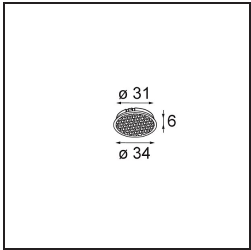

Specifications

Material	13743038
Light Source Type	LED
LED Type	BRIDGELUX WARMDIM 8W
LED technology	LED COB
CRI	Min. 95
Colour Temperature	1800-3000K (Warm Dim)
Lifetime	L90B10 @50,000 Hours
Lamp Included	Yes
Number of Light Sources	1
CIE flux code	89 98 100 100 98
Binning (SDCM)	3
Light Direction	Down
Optic	Collimator
Measured beam angle (°)	50.0
Input Voltage	Constant Current Driver Required
Electrical Class	III
IP Rating	55
Glow wire rating (°C)	850
Indoor/Outdoor	Indoor
Application	Ceiling, Wall
Mounting	Recessed
Cut-out size (mm)	ø68 for Frame Recessed; ø89 for Frame Recessed TrimLess
Mounting depth (mm)	110.0
Adjustability	H 355° V 25°
Distance to Lighted Object (m)	0,1
Primary Colour & Primary Finish	White, Matt
Gross weight (g)	141.0
Drive current (mA)	250
Min. forward voltage (Vf)	29,5
Max. forward voltage (Vf)	35,8
Connected load (W)	8,3
Luminous flux per lamp (lm)	651
Efficacy (lm/W)	78
Glare rating	25

Remark	<ul style="list-style-type: none">• Tetrix Recessed Ring or Tube Surface not included• This is not a complete product. Tetrix Recessed Ring or Tube Surface required.• This is not a complete product. Tetrix Recessed Ring or Tube Surface required.
--------	---

TM30 & CRI diagram

Light distribution & beam diagram

Diagrams

Optical Accessories

13515032 Snoot 32 Black Structure
13515038 Snoot 32 White Matt

13515132 Honeycomb 33 Black Structure

Installation Accessories

13510083 Ring Recessed 62 1x IP55 Black Matt
13510038 Ring Recessed 62 1x IP55 White Matt

13515430 Ring Recessed Trimless 62 1x

13515530 Concrete Kit 62 150x150 1x

13515630 Concrete Ring 62 Standard Installation Housing