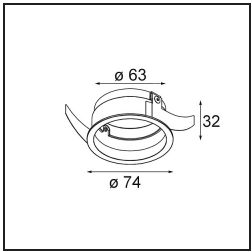

Specifications

Material	13743038
Light Source Type	LED
LED Type	BRIDGELUX WARMDIM 8W
LED technology	LED COB
CRI	Min. 95
Colour Temperature	1800-3000K (Warm Dim)
Lifetime	L90B10 @50,000 Hours
Lamp Included	Yes
Number of Light Sources	1
CIE flux code	89 98 100 100 98
Binning (SDCM)	3
Light Direction	Down
Optic	Collimator
Measured beam angle (°)	50.0
Input Voltage	Constant Current Driver Required
Electrical Class	III
IP Rating	55
Glow wire rating (°C)	850
Indoor/Outdoor	Indoor
Application	Ceiling, Wall
Mounting	Recessed
Cut-out size (mm)	ø68 for Frame Recessed; ø89 for Frame Recessed TrimLess
Mounting depth (mm)	110.0
Adjustability	H 355° V 25°
Distance to Lighted Object (m)	0,1
Primary Colour & Primary Finish	White, Matt
Gross weight (g)	141.0
Drive current (mA)	250
Min. forward voltage (Vf)	29,5
Max. forward voltage (Vf)	35,8
Connected load (W)	8,3
Luminous flux per lamp (lm)	651
Efficacy (lm/W)	78
Glare rating	25

Remark	<ul style="list-style-type: none">• Tetrix Recessed Ring or Tube Surface not included• This is not a complete product. Tetrix Recessed Ring or Tube Surface required.• This is not a complete product. Tetrix Recessed Ring or Tube Surface required.
--------	---

TM30 & CRI diagram

Light distribution & beam diagram

Diagrams

Optical Accessories

13515032 Snoot 32 Black Structure
13515038 Snoot 32 White Matt

13515132 Honeycomb 33 Black Structure

Installation Accessories

13510083 Ring Recessed 62 1x IP55 Black Matt
13510038 Ring Recessed 62 1x IP55 White Matt

13515430 Ring Recessed Trimless 62 1x

13515530 Concrete Kit 62 150x150 1x

13515630 Concrete Ring 62 Standard Installation Housing