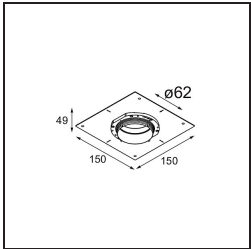

Specifications

Material	13743038
Light Source Type	LED
LED Type	BRIDGELUX WARMDIM 8W
LED technology	LED COB
CRI	Min. 95
Colour Temperature	1800-3000K (Warm Dim)
Lifetime	L90B10 @50,000 Hours
Lamp Included	Yes
Number of Light Sources	1
CIE flux code	89 98 100 100 98
Binning (SDCM)	3
Light Direction	Down
Optic	Collimator
Measured beam angle (°)	50.0
Input Voltage	Constant Current Driver Required
Electrical Class	III
IP Rating	55
Glow wire rating (°C)	850
Indoor/Outdoor	Indoor
Application	Ceiling, Wall
Mounting	Recessed
Cut-out size (mm)	ø68 for Frame Recessed; ø89 for Frame Recessed TrimLess
Mounting depth (mm)	110.0
Adjustability	H 355° V 25°
Distance to Lighted Object (m)	0,1
Primary Colour & Primary Finish	White, Matt
Gross weight (g)	141.0
Drive current (mA)	250
Min. forward voltage (Vf)	29,5
Max. forward voltage (Vf)	35,8
Connected load (W)	8,3
Luminous flux per lamp (lm)	651
Efficacy (lm/W)	78
Glare rating	25

Remark	<ul style="list-style-type: none">• Tetrix Recessed Ring or Tube Surface not included• This is not a complete product. Tetrix Recessed Ring or Tube Surface required.• This is not a complete product. Tetrix Recessed Ring or Tube Surface required.
--------	---

TM30 & CRI diagram

Light distribution & beam diagram

Diagrams

Optical Accessories

13515032 Snoot 32 Black Structure
13515038 Snoot 32 White Matt

13515132 Honeycomb 33 Black Structure

Installation Accessories

13510083 Ring Recessed 62 1x IP55 Black Matt
13510038 Ring Recessed 62 1x IP55 White Matt

13515430 Ring Recessed Trimless 62 1x

13515530 Concrete Kit 62 150x150 1x

13515630 Concrete Ring 62 Standard Installation Housing