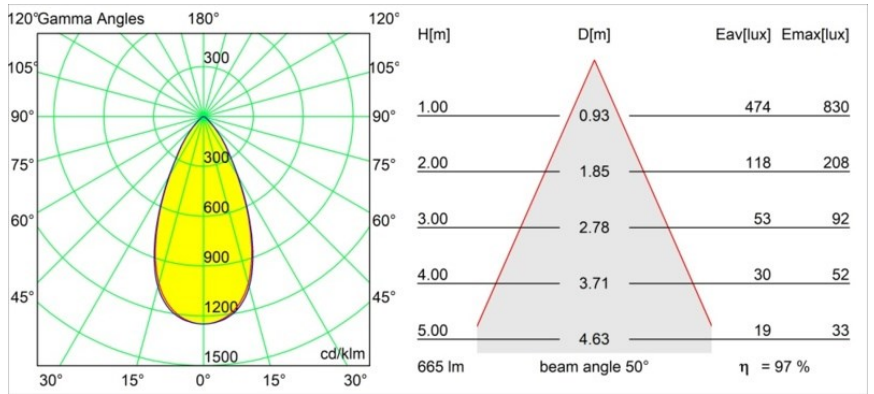

Light distribution & beam diagram