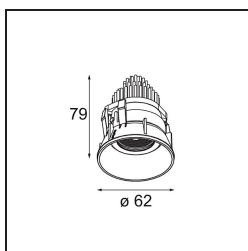

Specifications

Material	13743038
Light Source Type	LED
LED Type	BRIDGELUX WARMDIM 8W
LED technology	LED COB
CRI	Min. 95
Colour Temperature	1800-3000K (Warm Dim)
Lifetime	L90B10 @50,000 Hours
Lamp Included	Yes
Number of Light Sources	1
CIE flux code	89 98 100 100 98
Binning (SDCM)	3
Light Direction	Down
Optic	Collimator
Measured beam angle (°)	50.0
Input Voltage	Constant Current Driver Required
Electrical Class	III
IP Rating	55
Glow wire rating (°C)	850
Indoor/Outdoor	Indoor
Application	Ceiling, Wall
Mounting	Recessed
Cut-out size (mm)	ø68 for Frame Recessed; ø89 for Frame Recessed TrimLess
Mounting depth (mm)	110.0
Adjustability	H 355° V 25°
Distance to Lighted Object (m)	0,1
Primary Colour & Primary Finish	White, Matt
Gross weight (g)	141.0
Drive current (mA)	250
Min. forward voltage (Vf)	29,5
Max. forward voltage (Vf)	35,8
Connected load (W)	8,3
Luminous flux per lamp (lm)	651
Efficacy (lm/W)	78
Glare rating	25

Remark	<ul style="list-style-type: none">• Tetrix Recessed Ring or Tube Surface not included• This is not a complete product. Tetrix Recessed Ring or Tube Surface required.• This is not a complete product. Tetrix Recessed Ring or Tube Surface required.
--------	---