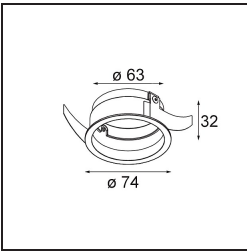

Installatie Accessoires

13510083 Ring Recessed 62 1x IP55 Black Matt
13510038 Ring Recessed 62 1x IP55 White Matt