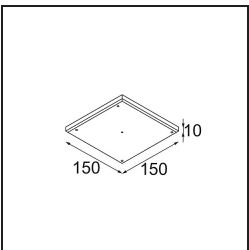

TM30 & CRI diagram

Light distribution & beam diagram

Diagrams

Accessorio Ottico

13515032 Snoot 32 Black Structure
13515038 Snoot 32 White Matt

13515132 Honeycomb 33 Black Structure

Accessori Installazione

13510083 Ring Recessed 62 1x IP55 Black Matt
13510038 Ring Recessed 62 1x IP55 White Matt

13515430 Ring Recessed Trimless 62 1x

13515530 Concrete Kit 62 150x150 1x

13515630 Concrete Ring 62 Standard Installation Housing

12293230 Plaster Kit Trimless 150x150 - 62 1x

11624030 Installation Housing 140x250x100x210