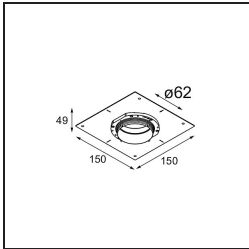

Specifications

Material	13733183
Light Source Type	LED
LED Type	CITIZEN CLU7A3
LED technology	LED COB
CRI	Min. 90
Colour Temperature	3000K
Lifetime	L90B10 @50,000 Hours
Lamp Included	Yes
Number of Light Sources	1
CIE flux code	99 100 100 100 99
Binning (SDCM)	2
Light Direction	Down
Optic	Collimator
Measured beam angle (°)	15.0
Input Voltage	Constant Current Driver Required
Electrical Class	III
IP Rating	55
Glow wire rating (°C)	850
Indoor/Outdoor	Indoor
Application	Ceiling, Wall
Mounting	Recessed
Cut-out size (mm)	ø68 for Frame Recessed; ø89 for Frame Recessed TrimLess
Mounting depth (mm)	110.0
Adjustability	H 355° V 25°
Distance to Lighted Object (m)	0,1
Primary Colour & Primary Finish	Black, Matt
Gross weight (g)	141.0
Drive current (mA)	350 500
Min. forward voltage (Vf)	11,2 11,2
Max. forward voltage (Vf)	13,2 13,2
Connected load (W)	4,1 6,1
Luminous flux per lamp (lm)	429 576
Efficacy (lm/W)	105 94
Glare rating	7 8

Specifications

Remark	<ul style="list-style-type: none">• Tetrix Recessed Ring or Tube Surface not included• This is not a complete product. Tetrix Recessed Ring or Tube Surface required.• This is not a complete product. Tetrix Recessed Ring or Tube Surface required.
--------	---

TM30 & CRI diagram

Light distribution & beam diagram

Diagrams

Optical Accessories

13515032 Snoot 32 Black Structure
13515038 Snoot 32 White Matt

13515132 Honeycomb 33 Black Structure

Installation Accessories

13510083 Ring Recessed 62 1x IP55 Black Matt
13510038 Ring Recessed 62 1x IP55 White Matt

13515430 Ring Recessed Trimless 62 1x

13515530 Concrete Kit 62 150x150 1x

13515630 Concrete Ring 62 Standard Installation Housing