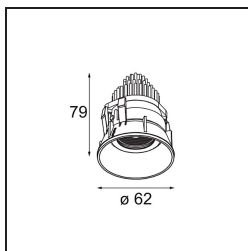

Specifications

Material	13733183
Light Source Type	LED
LED Type	CITIZEN CLU7A3
LED technology	LED COB
CRI	Min. 90
Colour Temperature	3000K
Lifetime	L90B10 @50,000 Hours
Lamp Included	Yes
Number of Light Sources	1
CIE flux code	99 100 100 100 99
Binning (SDCM)	2
Light Direction	Down
Optic	Collimator
Measured beam angle (°)	15.0
Input Voltage	Constant Current Driver Required
Electrical Class	III
IP Rating	55
Glow wire rating (°C)	850
Indoor/Outdoor	Indoor
Application	Ceiling, Wall
Mounting	Recessed
Cut-out size (mm)	ø68 for Frame Recessed; ø89 for Frame Recessed TrimLess
Mounting depth (mm)	110.0
Adjustability	H 355° V 25°
Distance to Lighted Object (m)	0,1
Primary Colour & Primary Finish	Black, Matt
Gross weight (g)	141.0
Drive current (mA)	350 500
Min. forward voltage (Vf)	11,2 11,2
Max. forward voltage (Vf)	13,2 13,2
Connected load (W)	4,1 6,1
Luminous flux per lamp (lm)	429 576
Efficacy (lm/W)	105 94
Glare rating	7 8

Specifications

Remark	<ul style="list-style-type: none">• Tetrix Recessed Ring or Tube Surface not included• This is not a complete product. Tetrix Recessed Ring or Tube Surface required.• This is not a complete product. Tetrix Recessed Ring or Tube Surface required.
--------	---