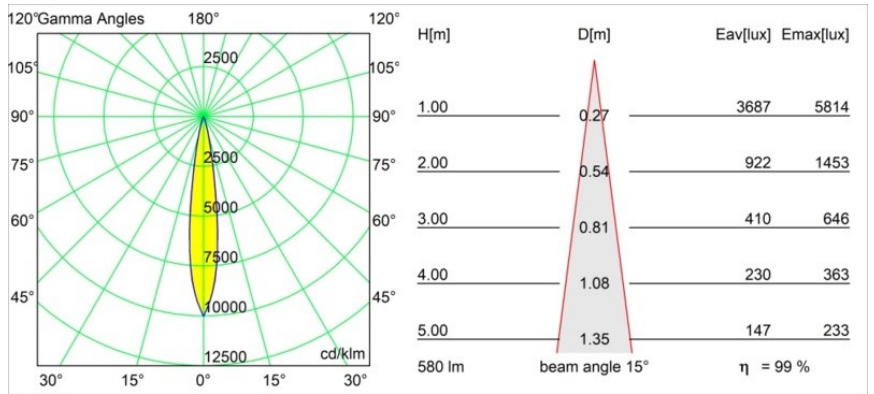

Light distribution & beam diagram